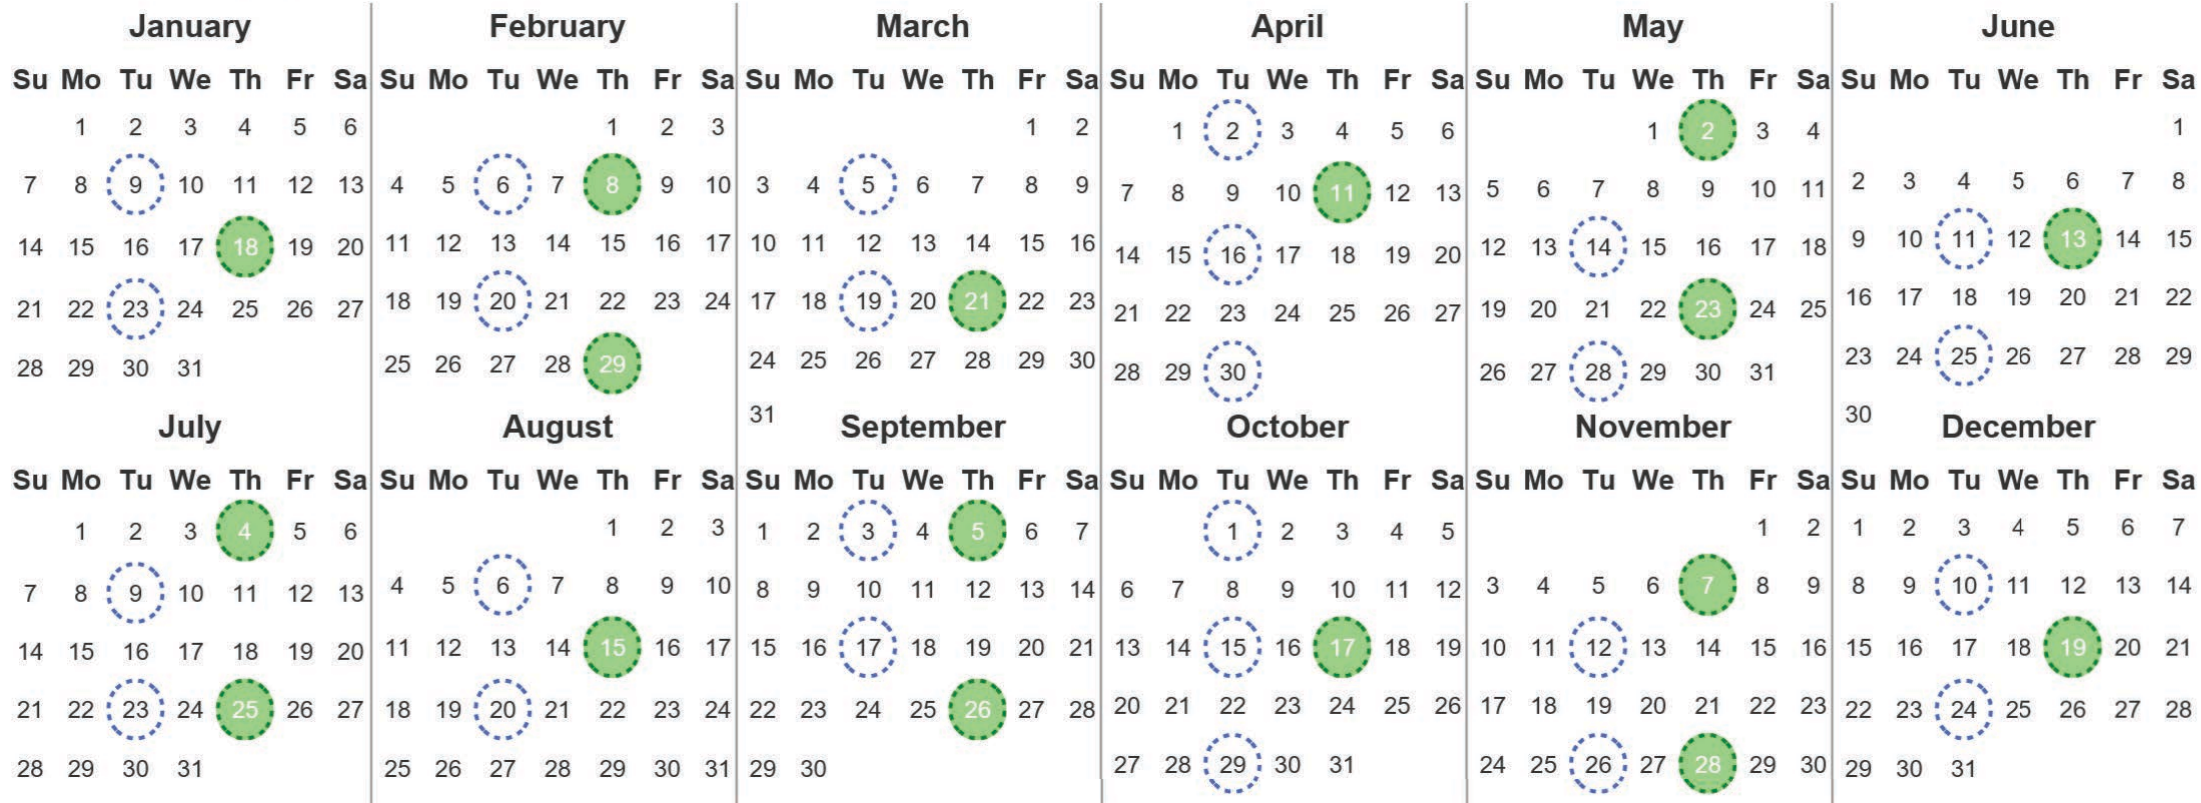

Your waste and recycling collection dates for 2024.

**Non-recyclable Bin**  
Only for items that cannot be recycled

**Recycling Bin**  
Paper, card & cardboard

Please place your bins out for collection **by 7.00am** on your collection day.

**Festive Collections**  
Check local press or website for details

Calendar Reference: BUTE\_75