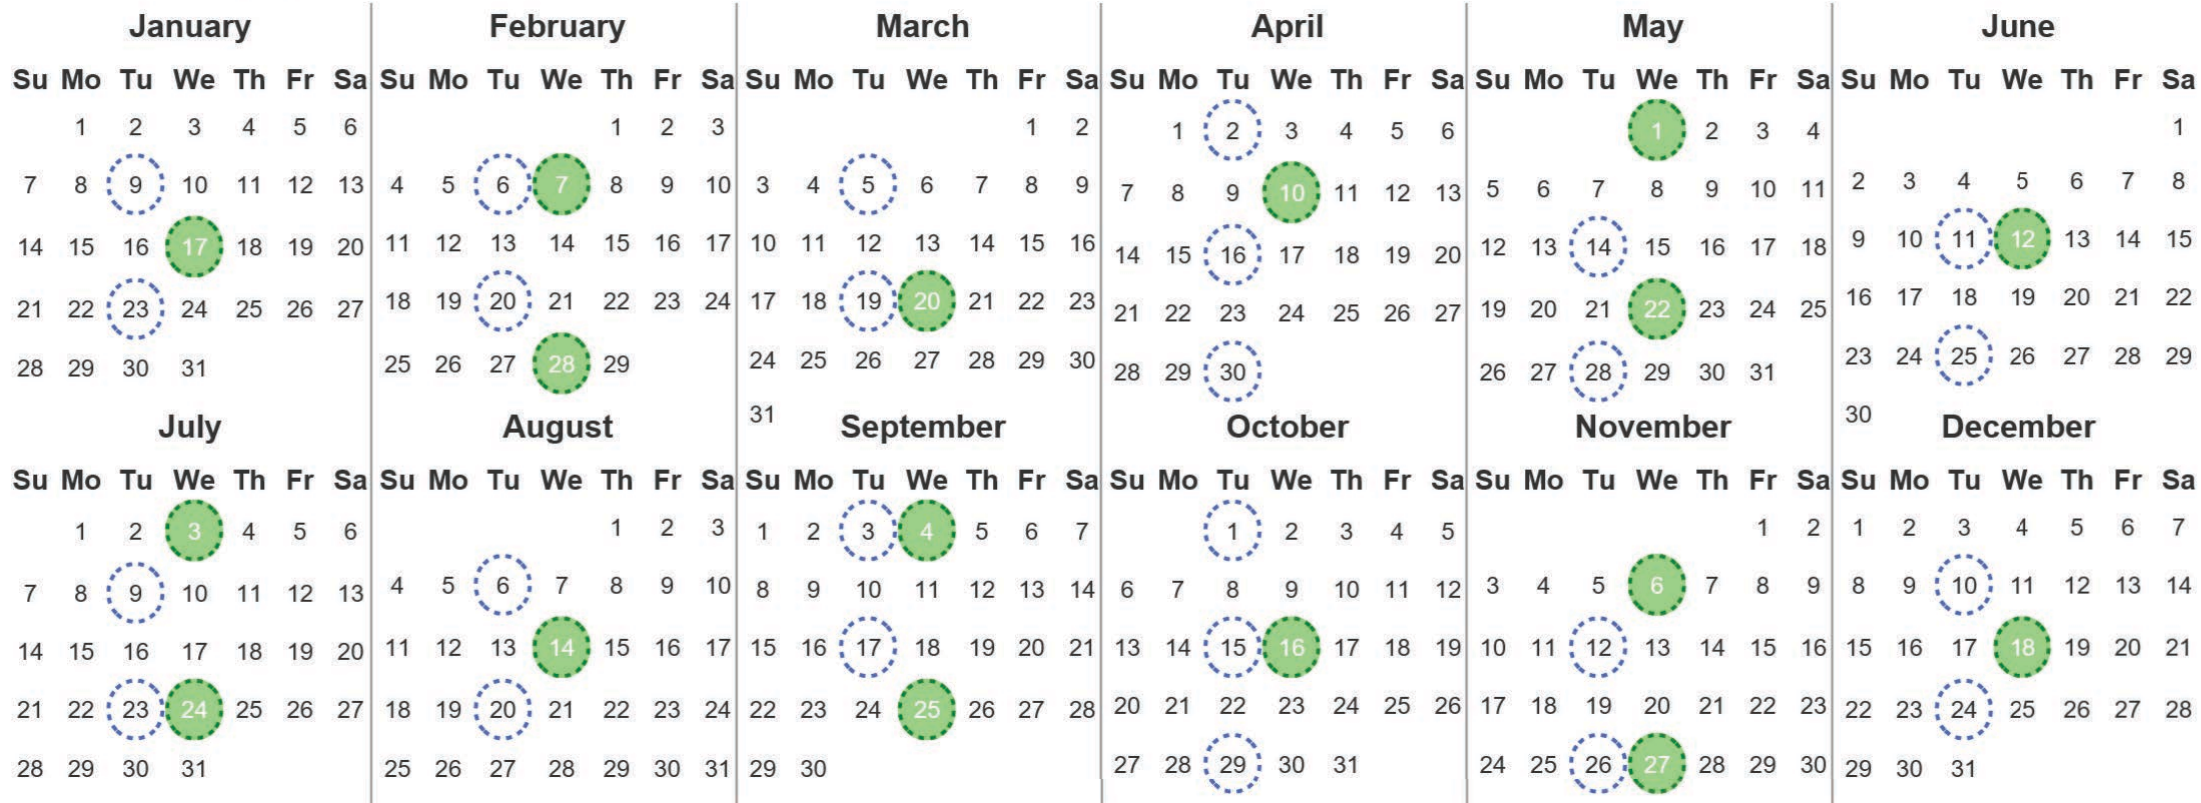

Your waste and recycling collection dates for 2024.

**Non-recyclable Bin**  
Only for items that cannot be recycled

**Recycling Bin**  
Paper, card & cardboard

Please place your bins out for collection **by 7.00am** on your collection day.

**Festive Collections**  
Check local press or website for details

Calendar Reference: BUTE\_71