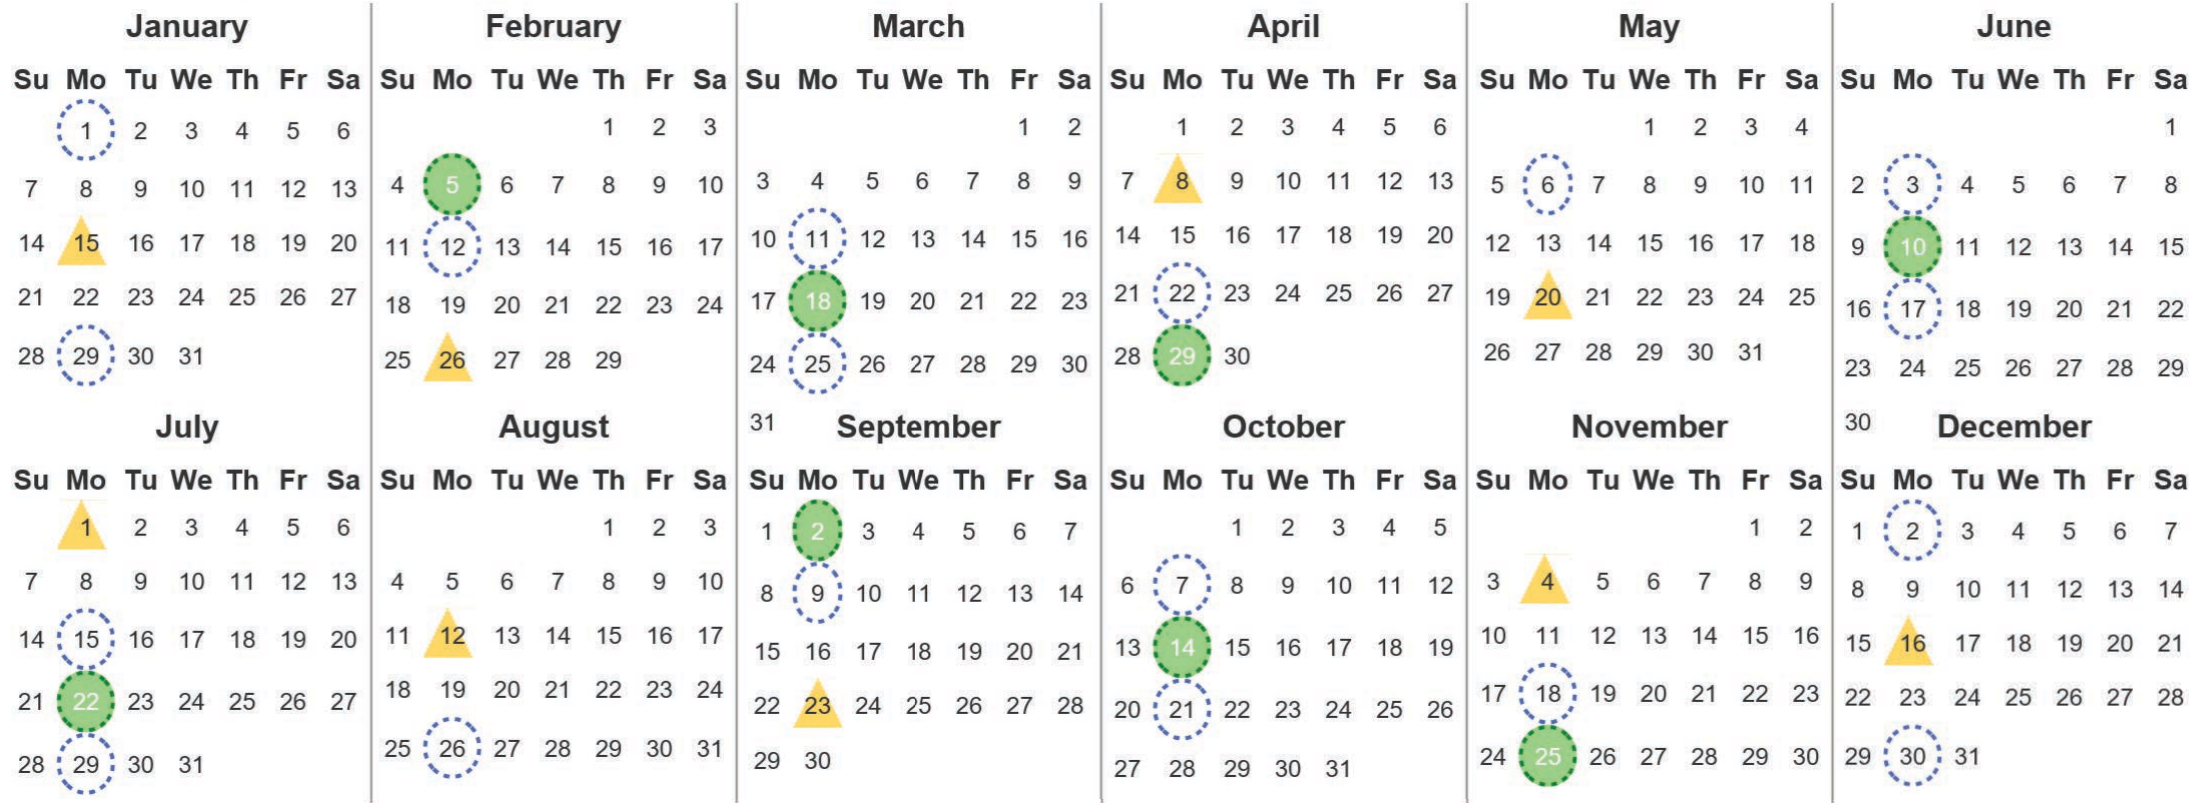

Your waste and recycling collection dates for 2024.

	Non-recyclable Bin Only for items that cannot be recycled		Recycling Bin Paper, card & cardboard
---	---	---	---

Please place your bins out for collection **by 7.00am** on your collection day.