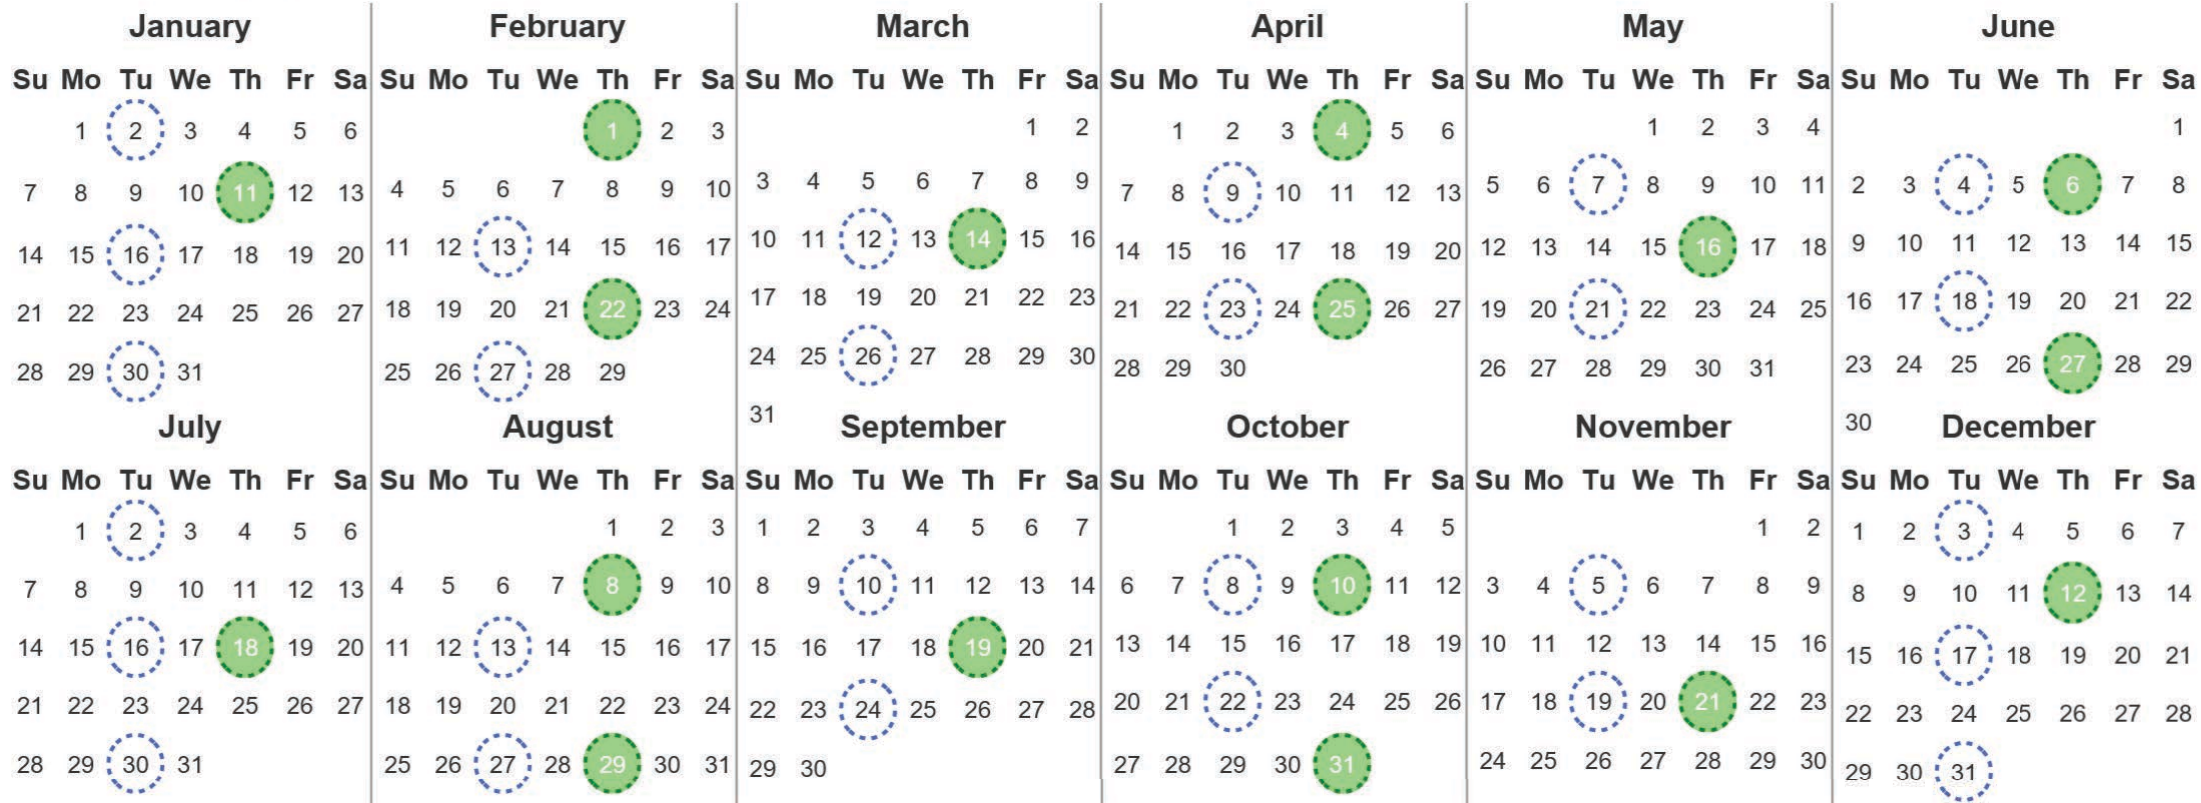

Your waste and recycling collection dates for 2024.

Non-recyclable Bin
Only for items that cannot be recycled

Recycling Bin
Paper, card & cardboard

Please place your bins out for collection **by 7.00am** on your collection day.