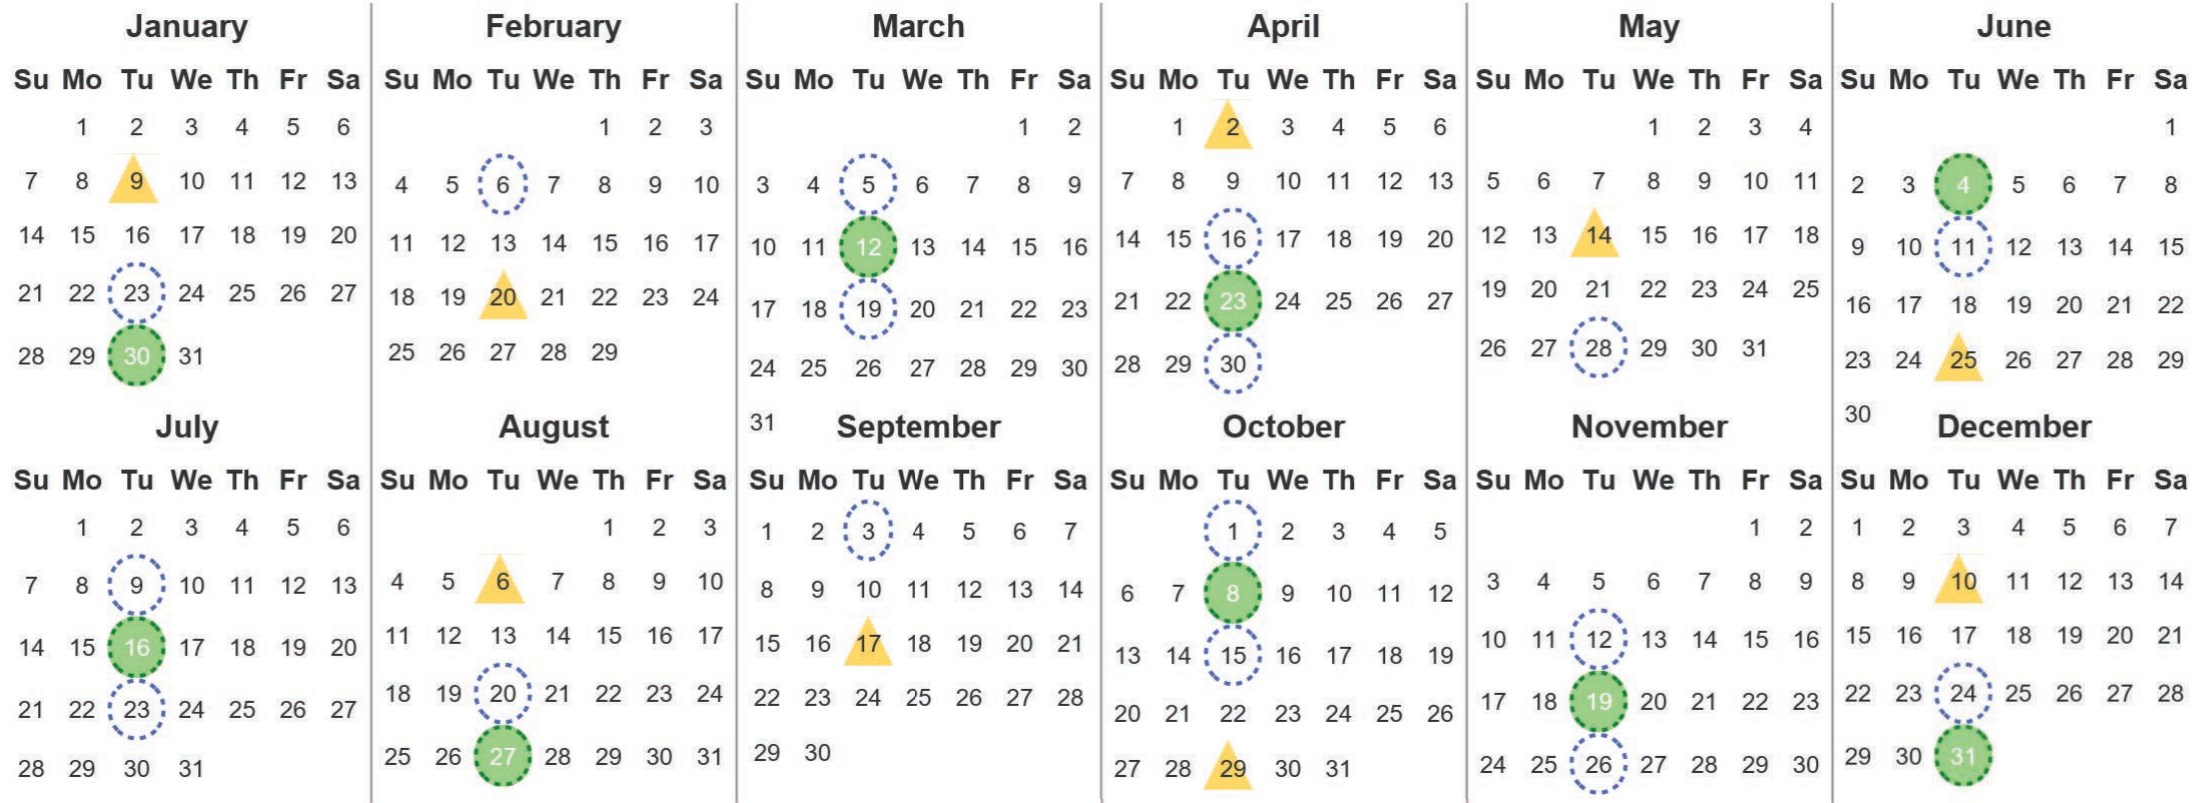

Your waste and recycling collection dates for 2024.

Non-recyclable Bin
Only for items that cannot be recycled

Recycling Bin
Paper, card & cardboard

Please place your bins out for collection **by 7.00am** on your collection day.