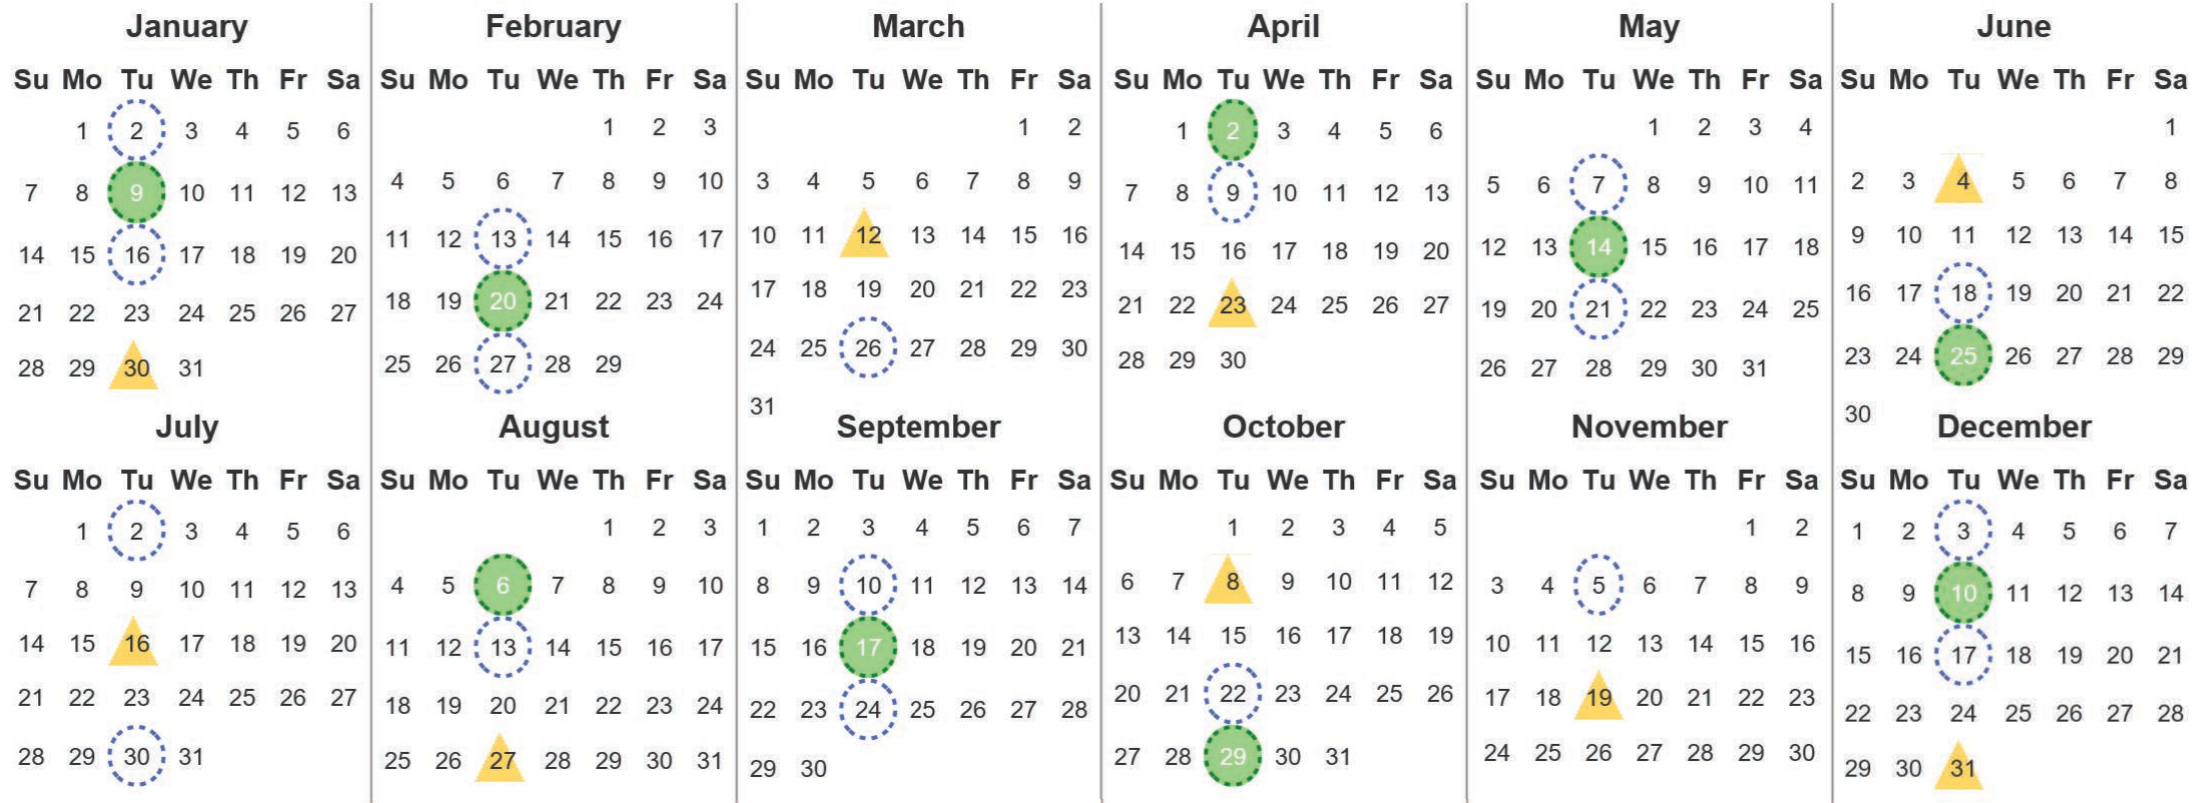

Your waste and recycling collection dates for 2024.

Non-recyclable Bin
Only for items that cannot be recycled

Recycling Bin
Paper, card & cardboard

Please place your bins out for collection by 7.00am on your collection day.