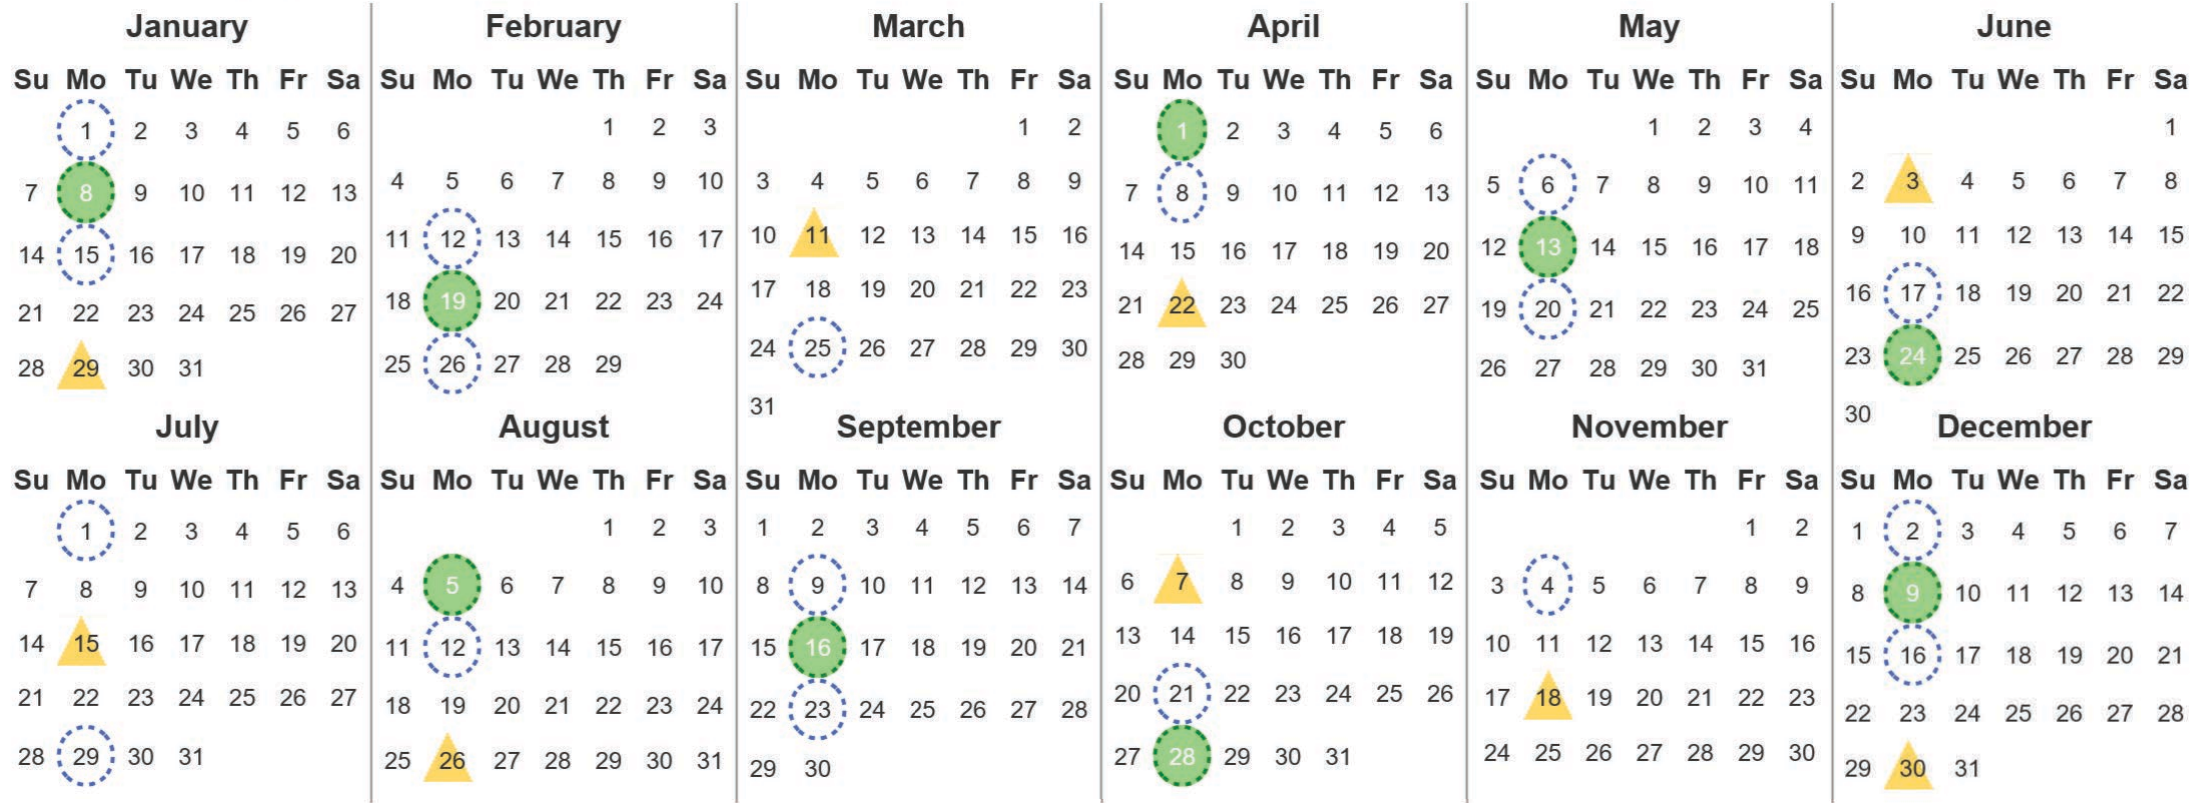

Your waste and recycling collection dates for 2024.

**Non-recyclable Bin**  
Only for items that cannot be recycled

**Recycling Bin**  
Paper, card & cardboard

**Please place your bins out for collection by 7.00am on your collection day.**

**Festive Collections**  
Check local press or website for details

Calendar Reference: BUTE\_60