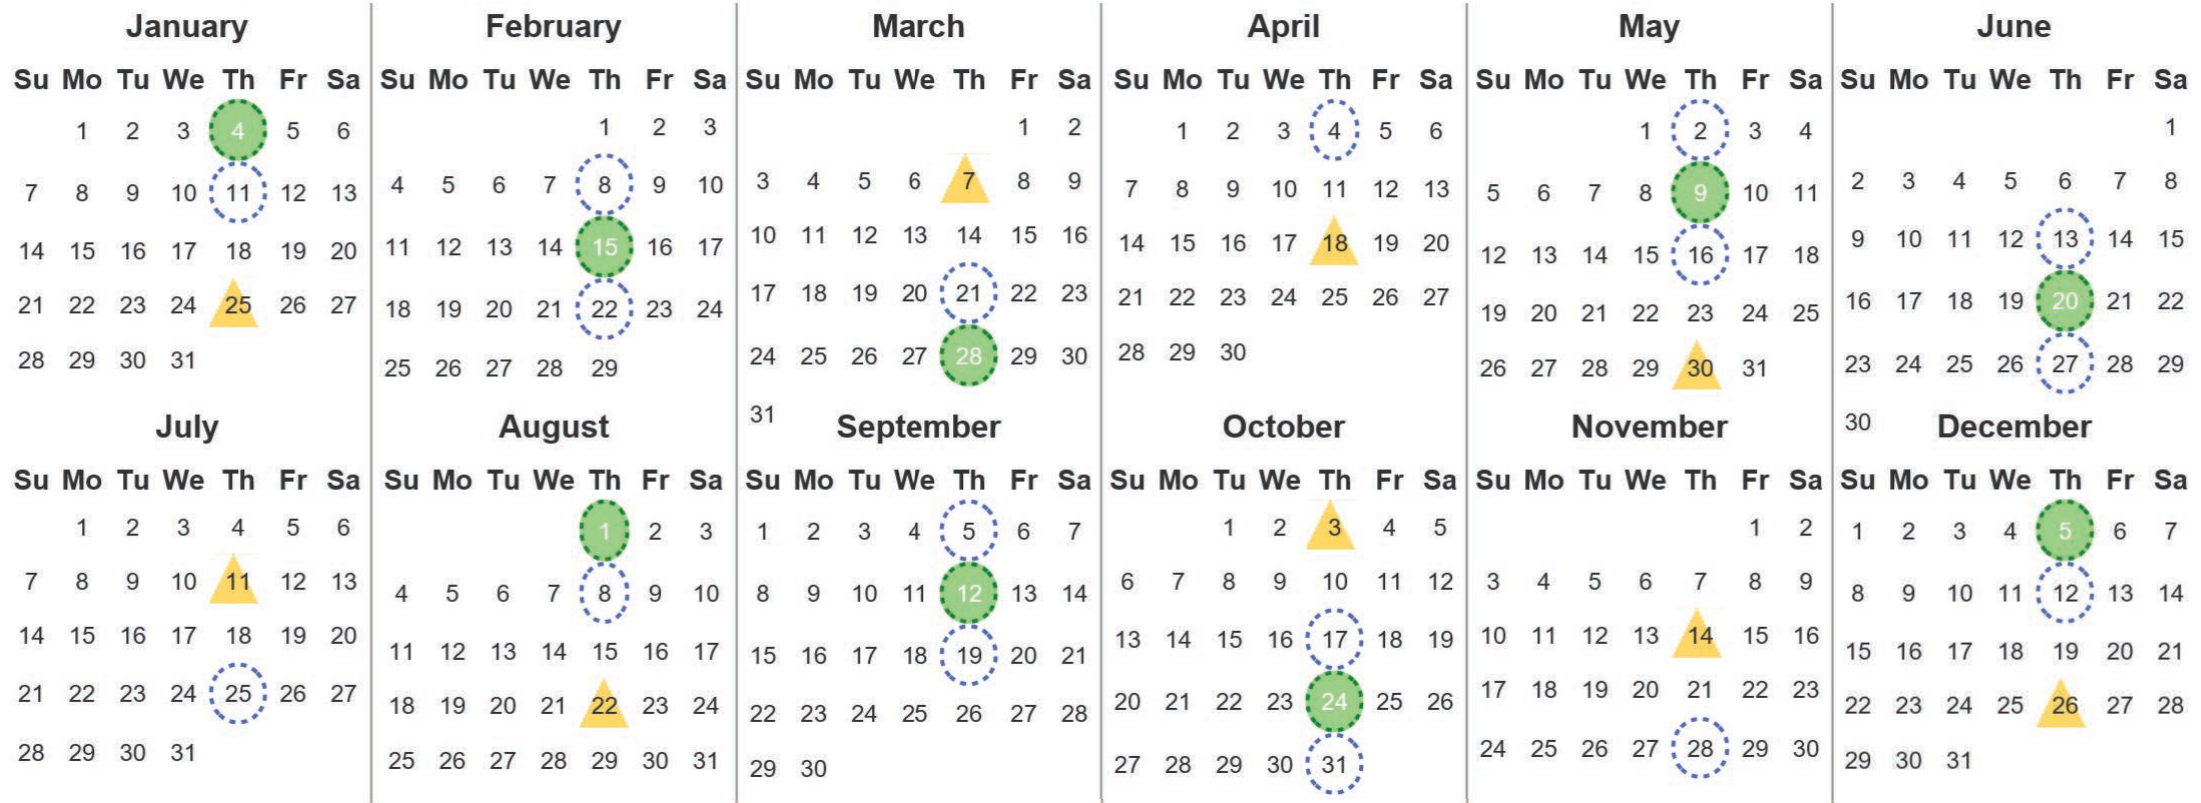

Your waste and recycling collection dates for 2024.

	Non-recyclable Bin Only for items that cannot be recycled		Recycling Bin Paper, card & cardboard
---	---	---	---

Please place your bins out for collection **by 7.00am** on your collection day.