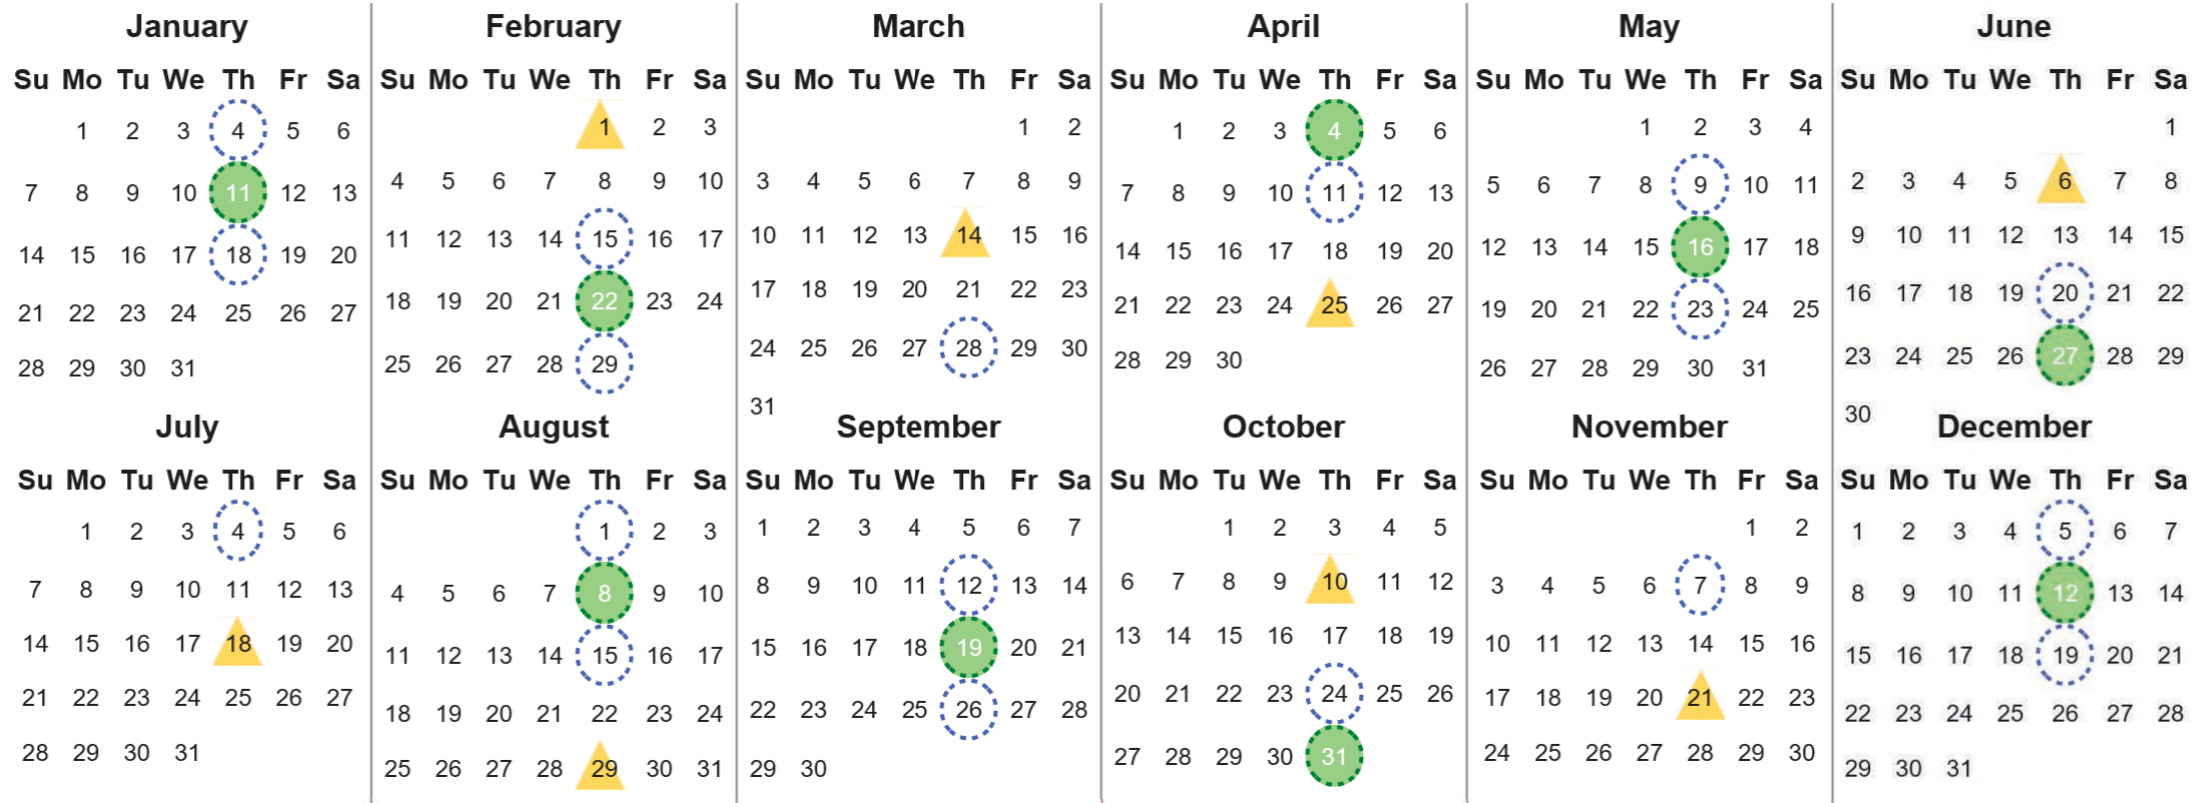

Your waste and recycling collection dates for 2024.

	<b>Non-recyclable Bin</b> Only for items that cannot be recycled		<b>Recycling Bin</b> Paper, card & cardboard
---	---	---	---

Please place your bins out for collection **by 7.00am** on your collection day.