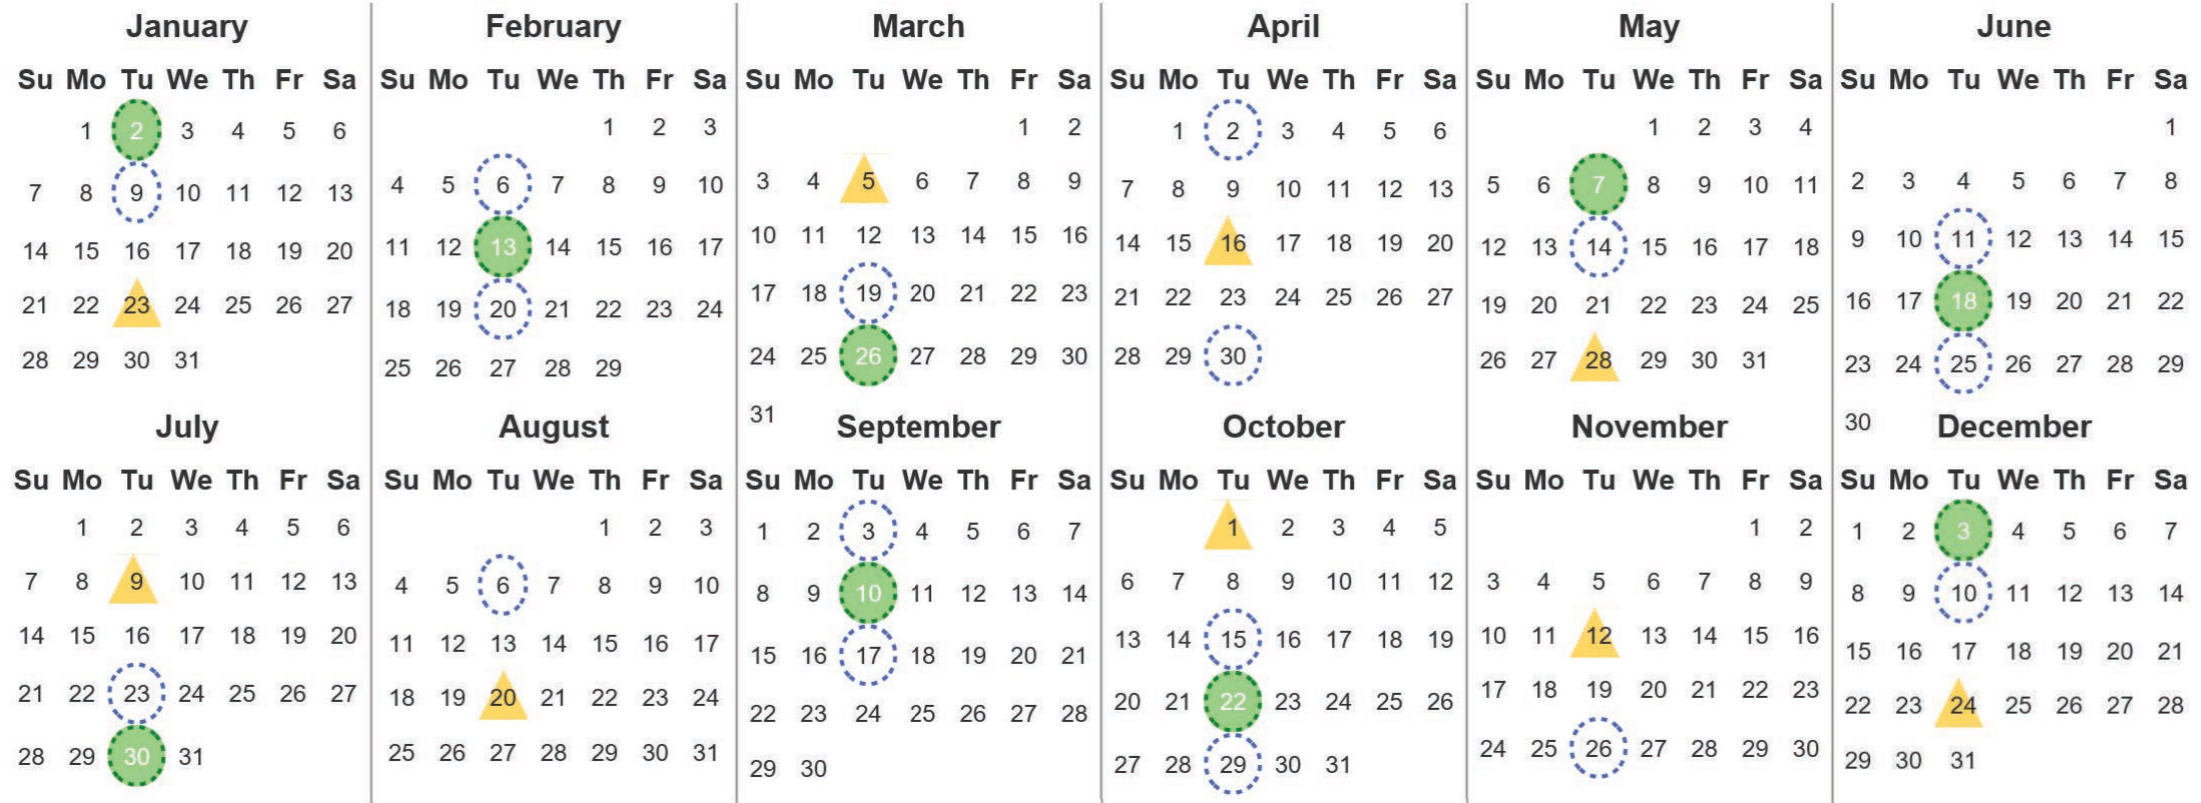

Your waste and recycling collection dates for 2024.

Non-recyclable Bin
Only for items that cannot be recycled

Recycling Bin
Paper, card & cardboard

Please place your bins out for collection **by 7.00am** on your collection day.