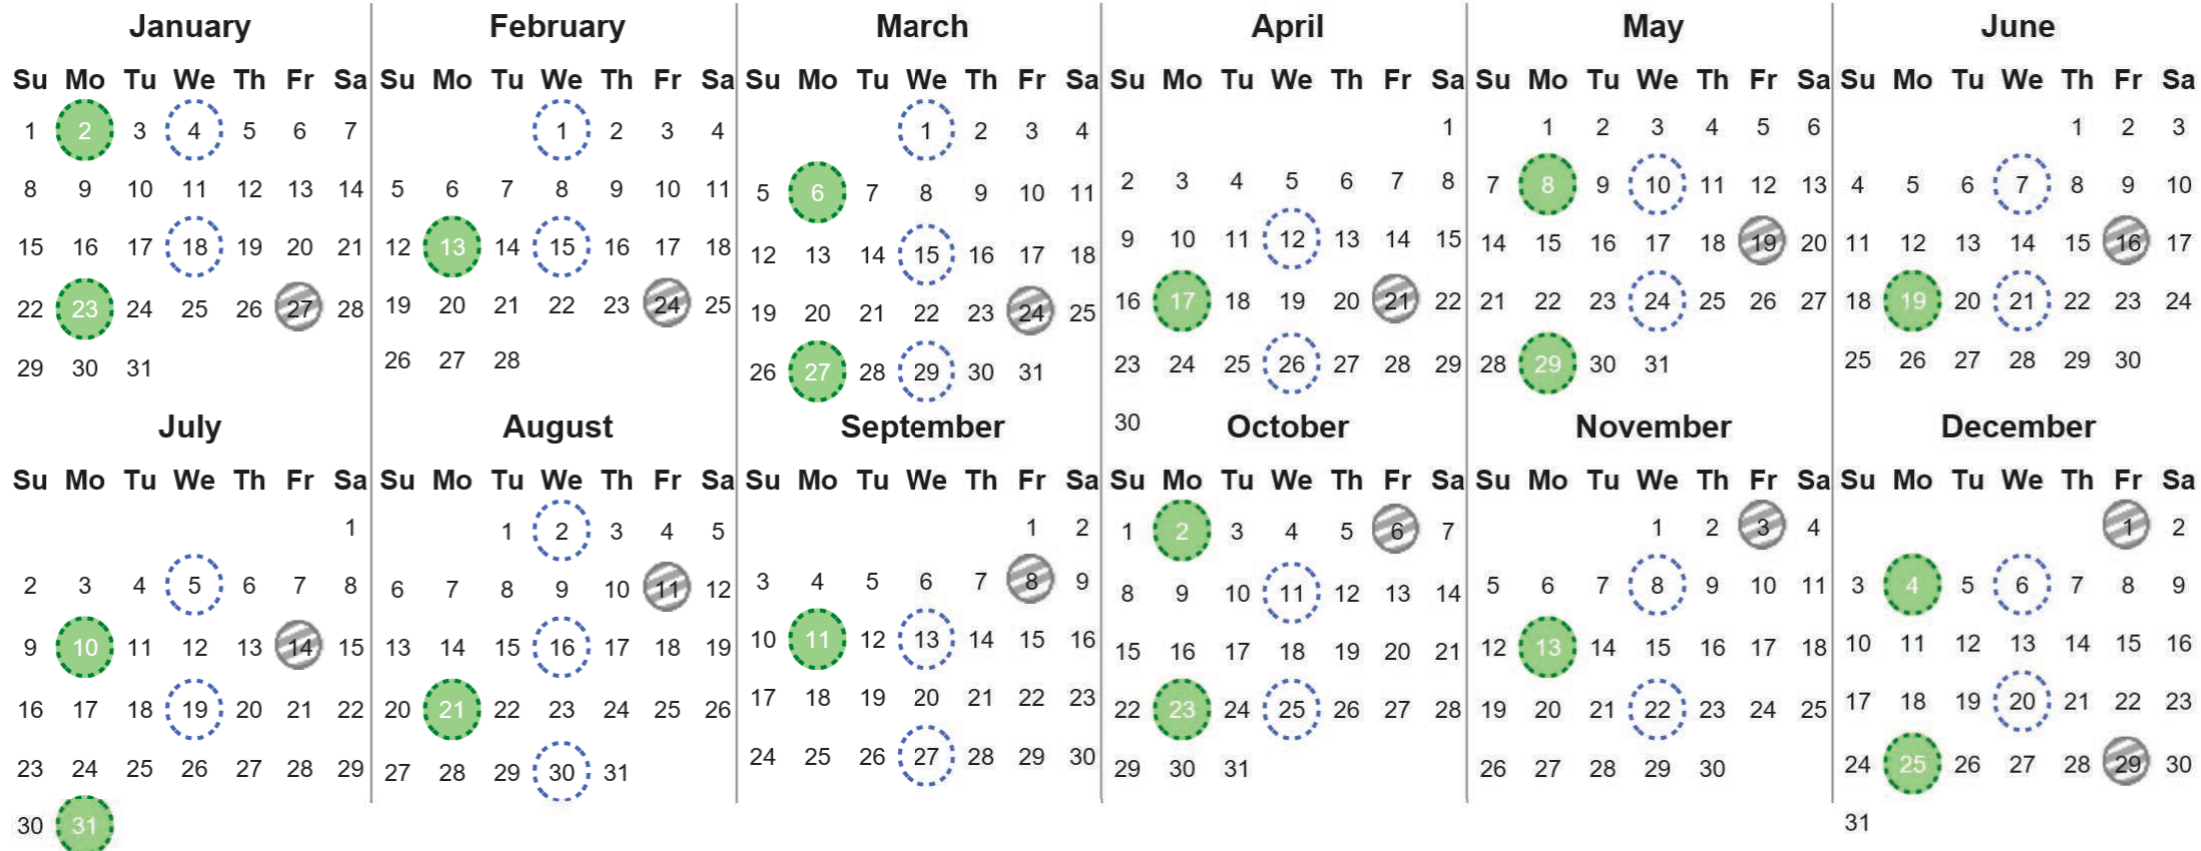

Your waste and recycling collection dates for **2023**.

 Non-recyclable Bin Only for items that cannot be recycled	 Recycling Bin Paper, card & cardboard • Plastic bottles, pots, tubs & trays • Tins, cans & empty aerosols • Cartons	 Glass Bin Glass bottles & jars
---	---	--

Please place your bins out for collection by **7.00am** on your collection day.

			 Festive Collections Check local press or website for details
---	---	---	--

Calendar Reference: TIREE1