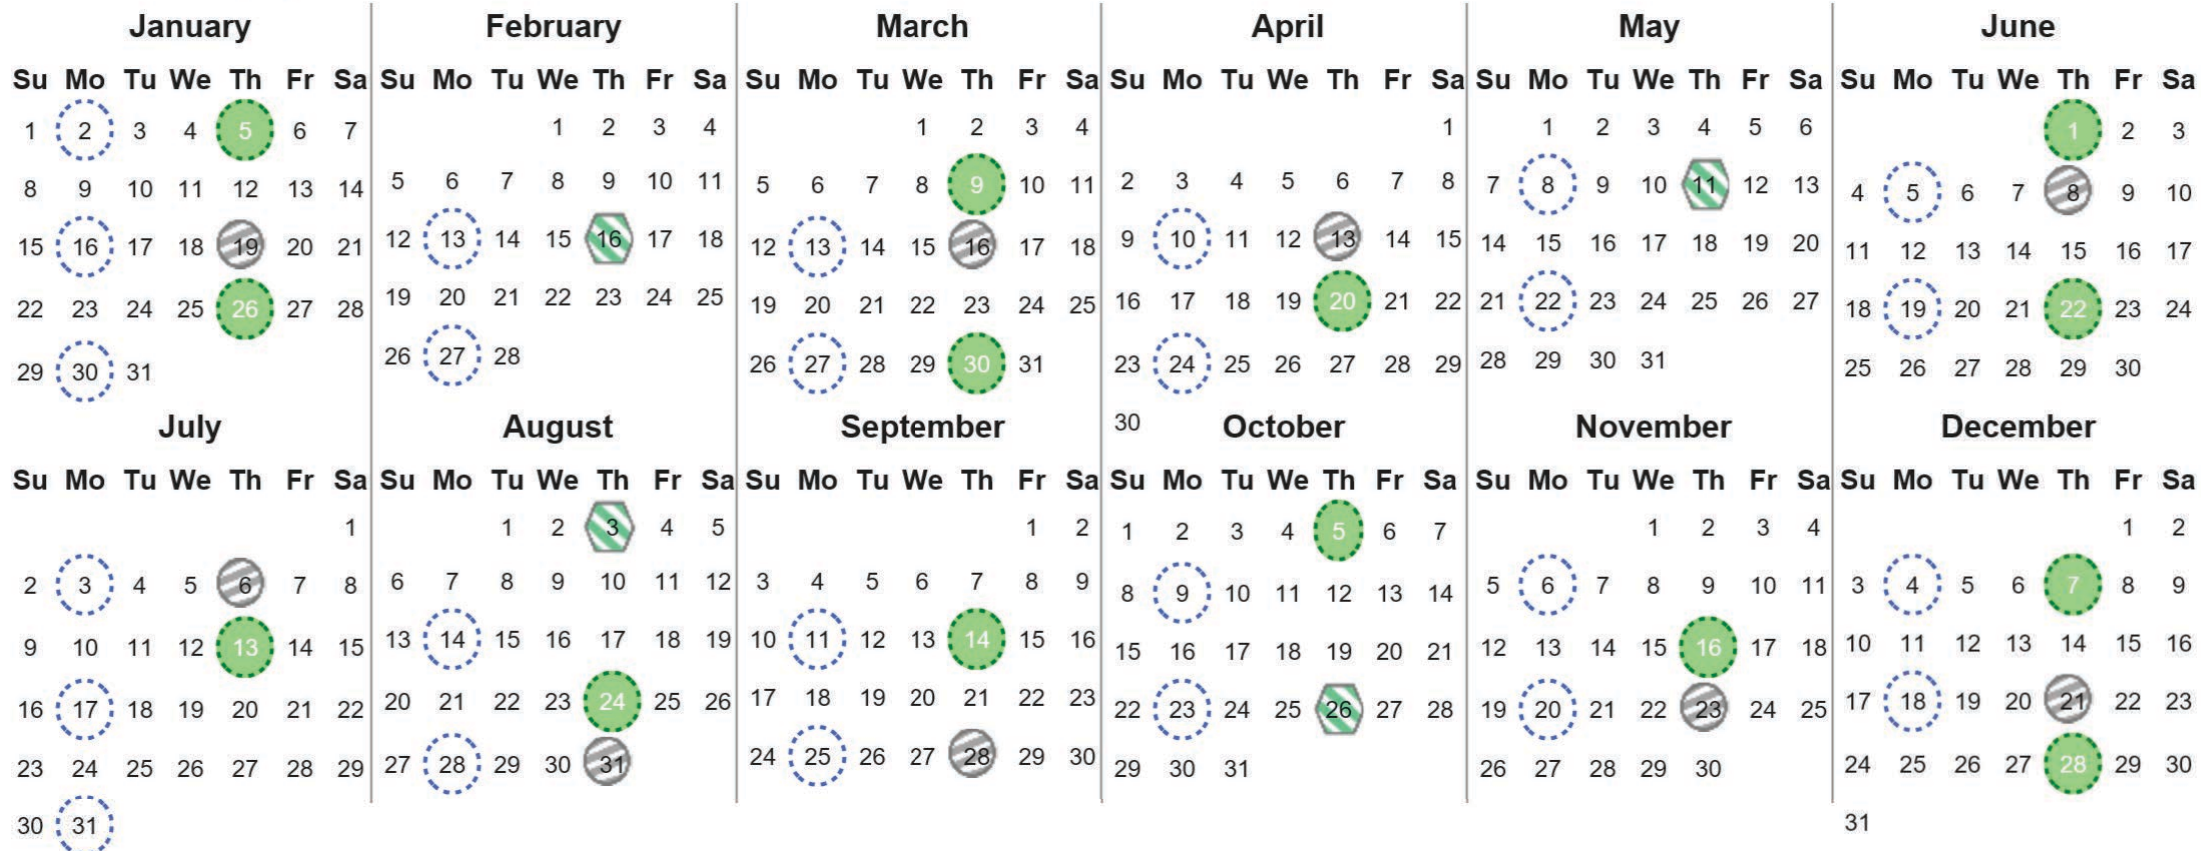

Your waste and recycling collection dates for **2023**.

 Non-recyclable Bin Only for items that cannot be recycled	 Recycling Bin Paper, card & cardboard • Plastic bottles, pots, tubs & trays • Tins, cans & empty aerosols • Cartons	 Glass Bin Glass bottles & jars
---	---	--

Please place your bins out for collection by **6.00am** on your collection day.

								Festive Collections Check local press or website for details
---	---	---	---	---	---	---	--	--