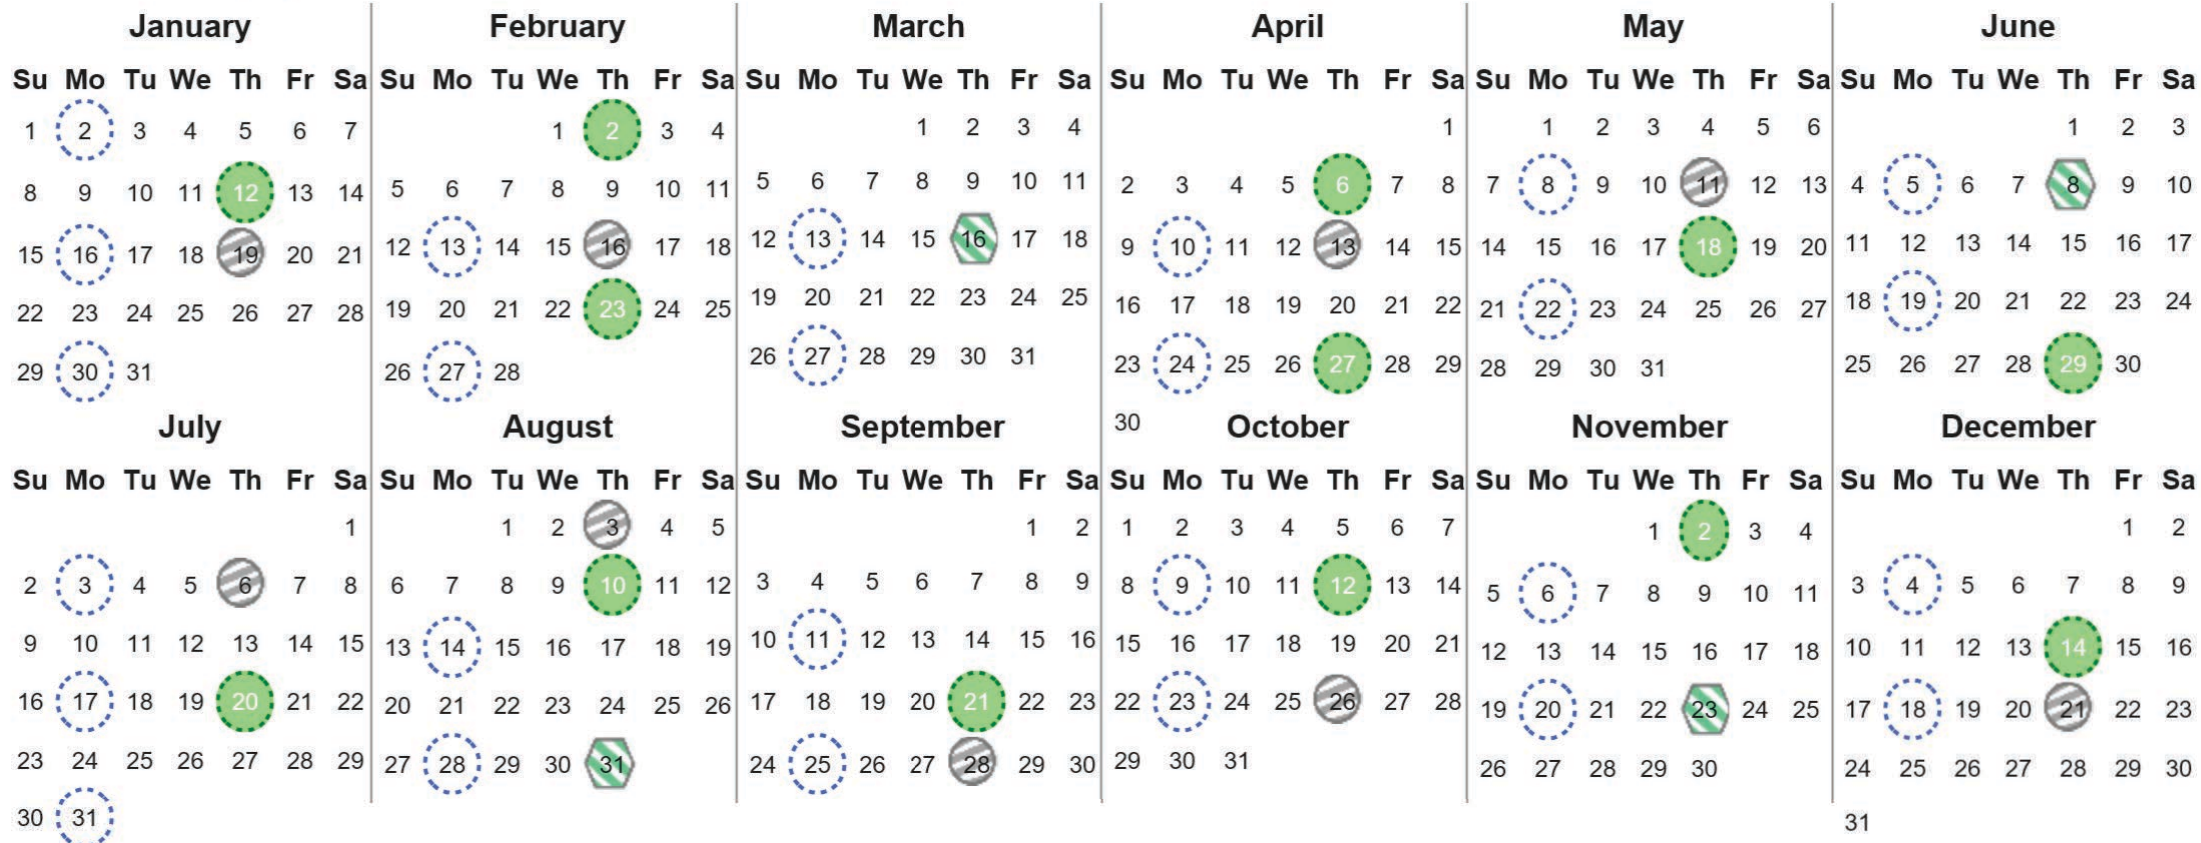

Your waste and recycling collection dates for **2023**.

 Non-recyclable Bin Only for items that cannot be recycled	 Recycling Bin Paper, card & cardboard • Plastic bottles, pots, tubs & trays • Tins, cans & empty aerosols • Cartons	 Glass Bin Glass bottles & jars
---	---	--

Please place your bins out for collection by **6.00am** on your collection day.

						 Festive Collections Check local press or website for details
---	---	---	---	---	---	--