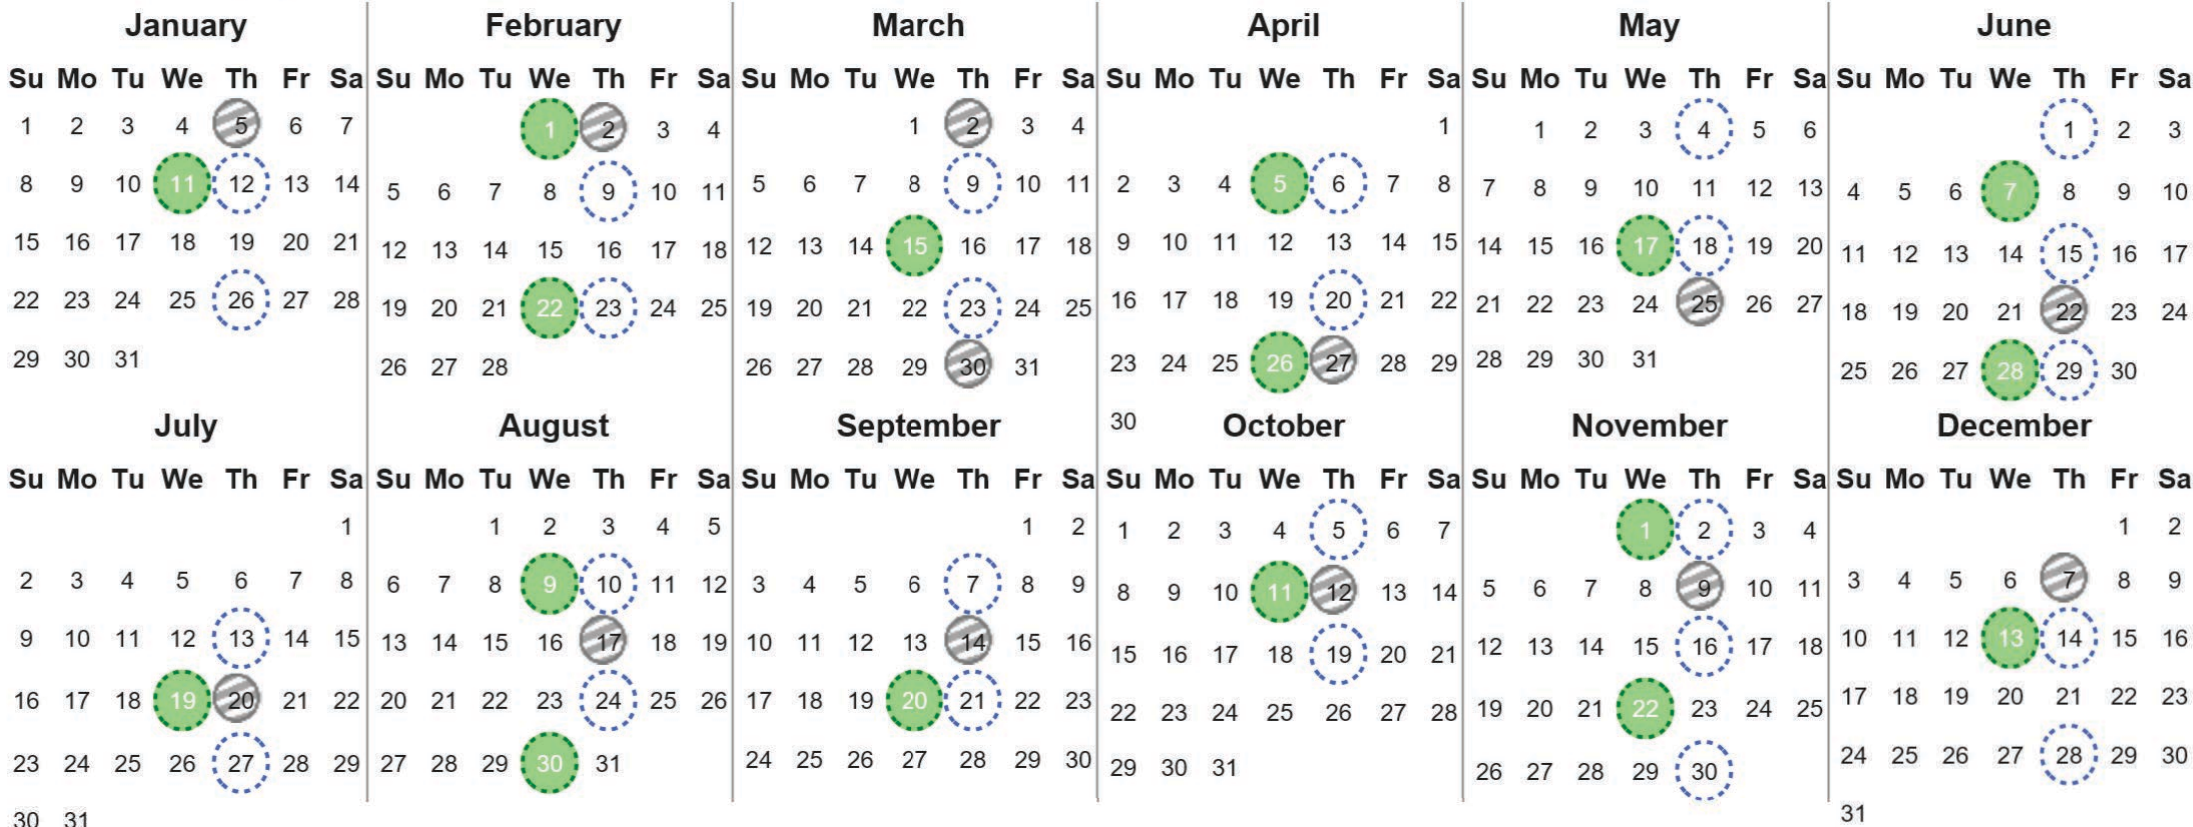

Your waste and recycling collection dates for **2023**.

 Non-recyclable Bin Only for items that cannot be recycled	 Recycling Bin Paper, card & cardboard • Plastic bottles, pots, tubs & trays • Tins, cans & empty aerosols • Cartons	 Glass Bin Glass bottles & jars
---	---	--

Please place your bins out for collection by **6.00am** on your collection day.

 	 	 	 Festive Collections Check local press or website for details
---	---	---	--