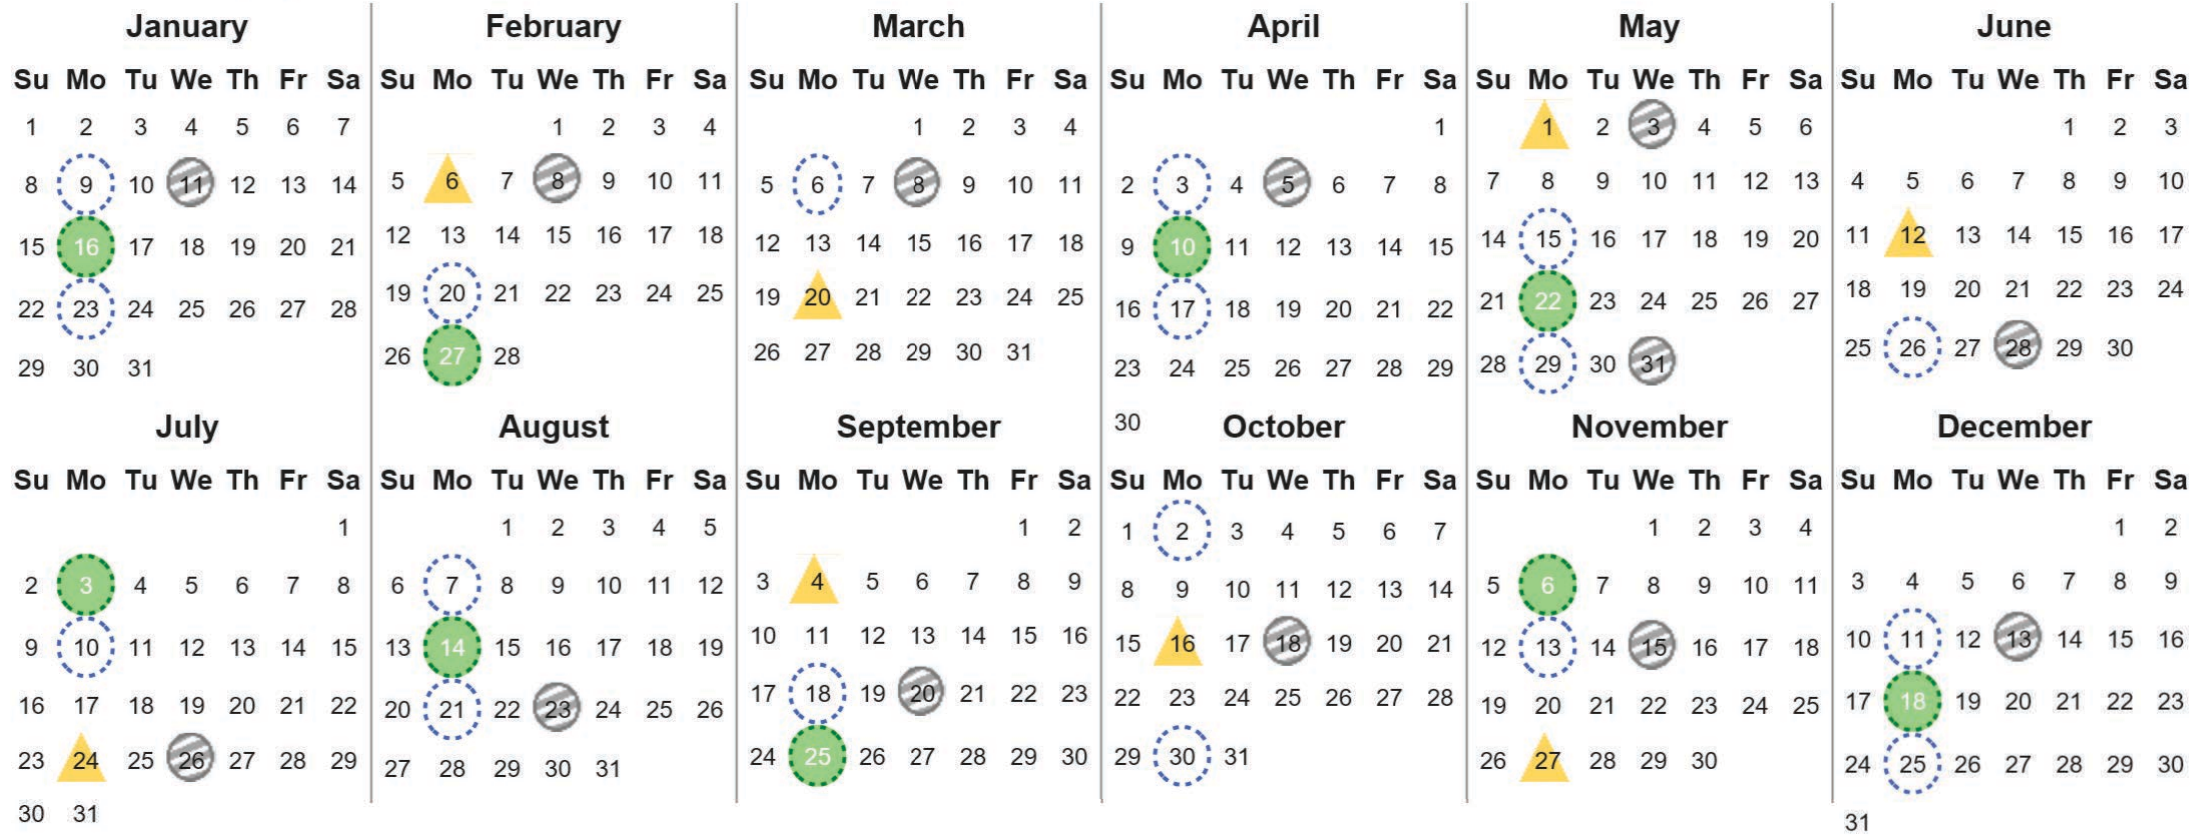

Your waste and recycling collection dates for **2023**.

 Non-recyclable Bin Only for items that cannot be recycled	 Recycling Bin Paper, card & cardboard • Plastic bottles, pots, tubs & trays • Tins, cans & empty aerosols • Cartons	 Glass Bin Glass bottles & jars
---	---	--

Please place your bins out for collection by **6.00AM** on your collection day.

				 Festive Collections Check local press or website for details
---	---	---	---	--