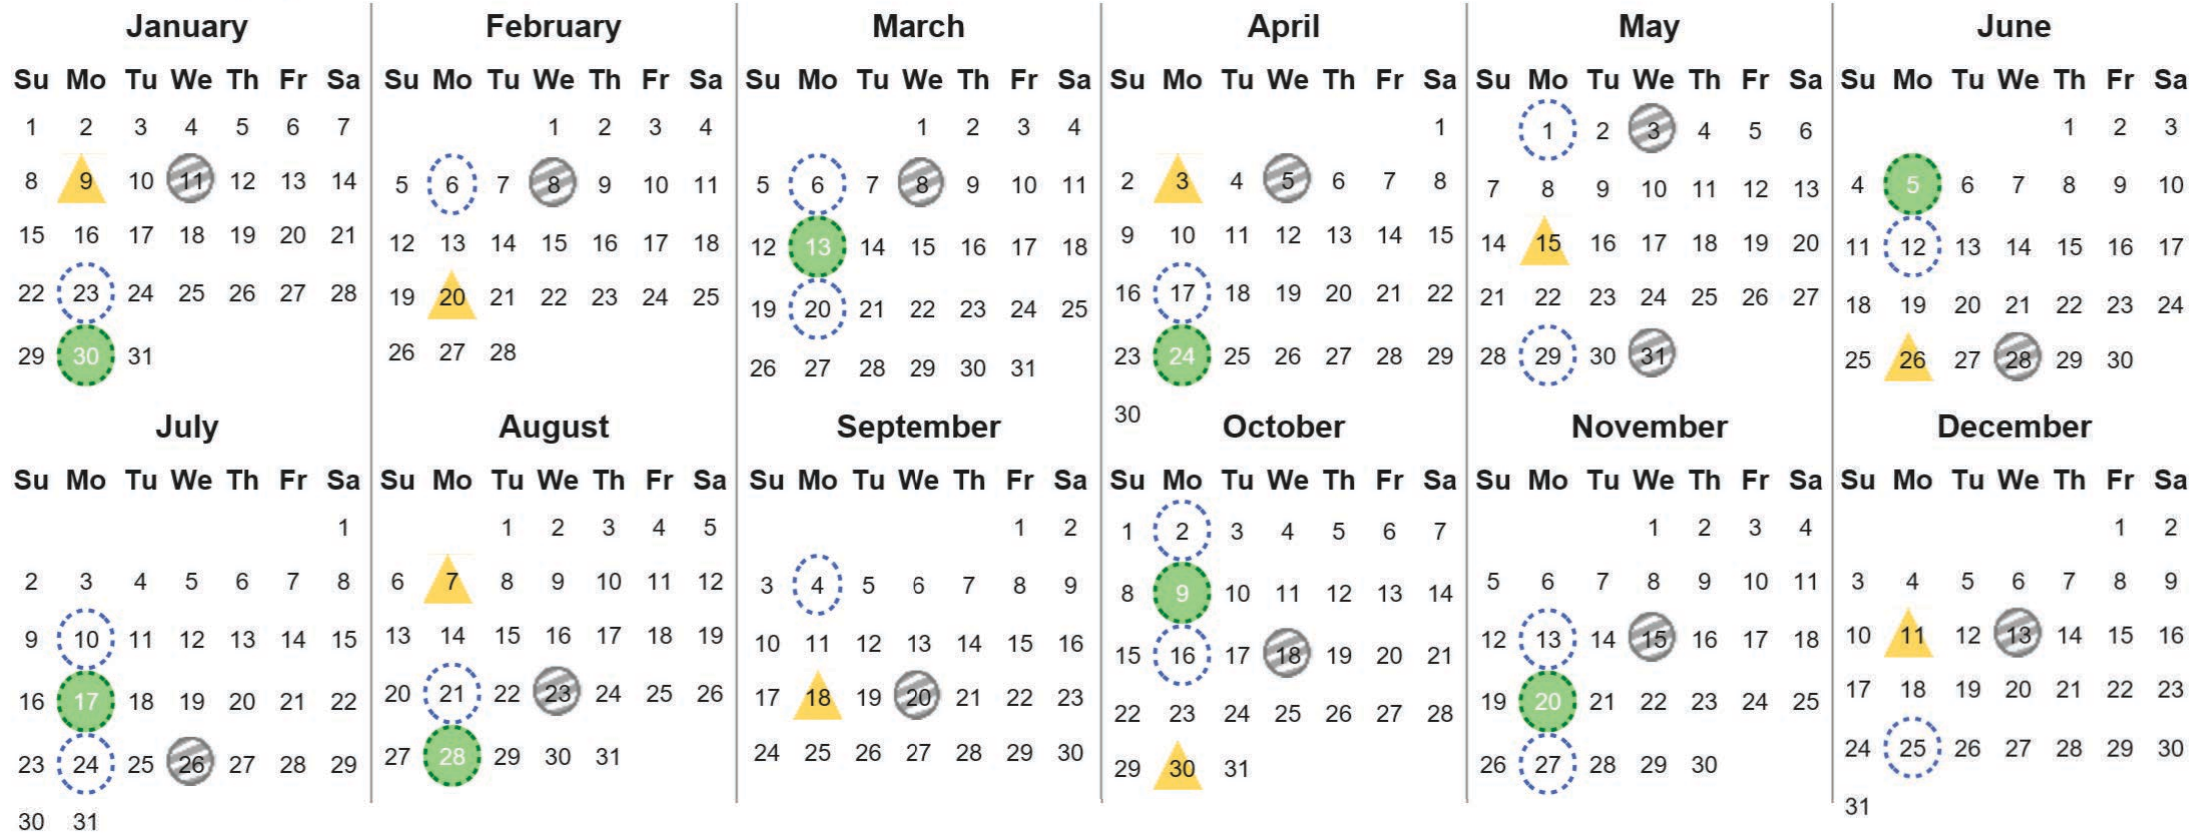

Your waste and recycling collection dates for 2023.

 <b>Non-recyclable Bin</b> Only for items that cannot be recycled	 <b>Recycling Bin</b> Paper, card & cardboard • Plastic bottles, pots, tubs & trays • Tins, cans & empty aerosols • Cartons	 <b>Glass Bin</b> Glass bottles & jars
---	---	--

Please place your bins out for collection by **6.00am** on your collection day.

  	 	 	 	 <b>Festive Collections</b> Check local press or website for details
---	---	---	--	--