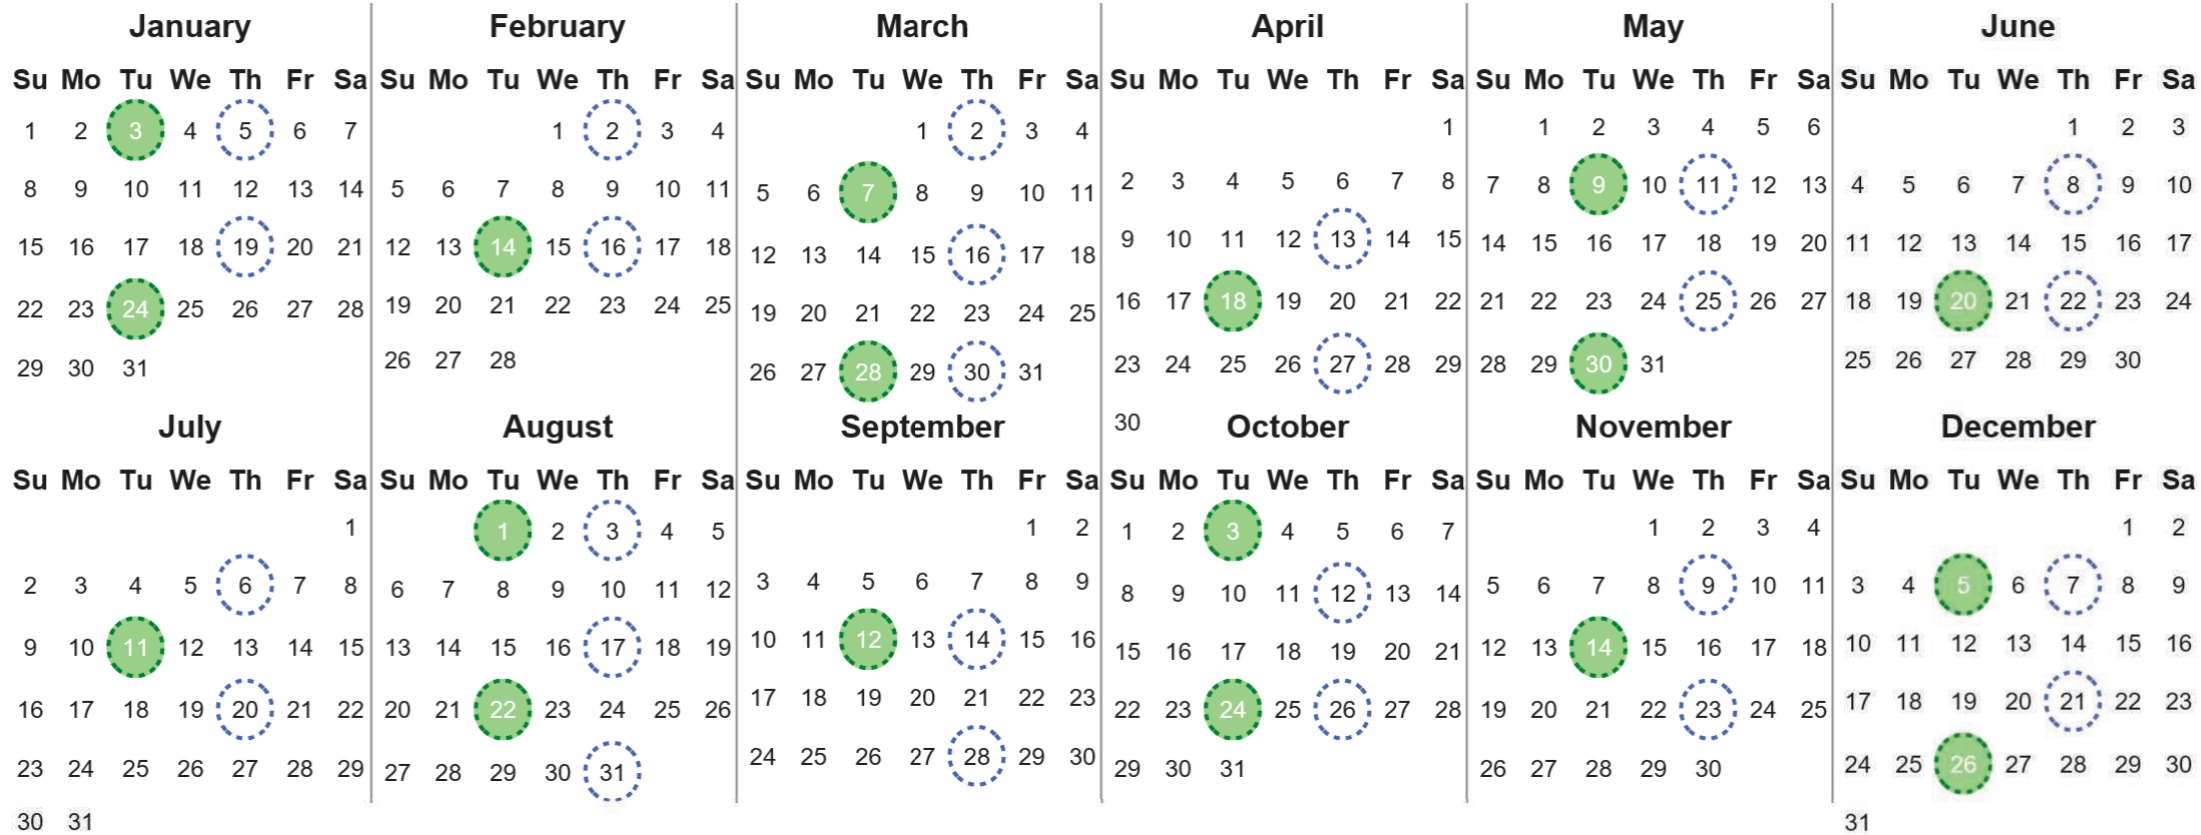

Your waste and recycling collection dates for **2023**.

	Non-recyclable Bin Only for items that cannot be recycled		Recycling Bin Paper, card & cardboard • Plastic bottles, pots, tubs & trays • Tins, cans & empty aerosols • Cartons
---	---	---	---

Please place your bins out for collection **by 7.00am on your collection day.**

				Festive Collections Check local press or website for details
---	---	---	---	--