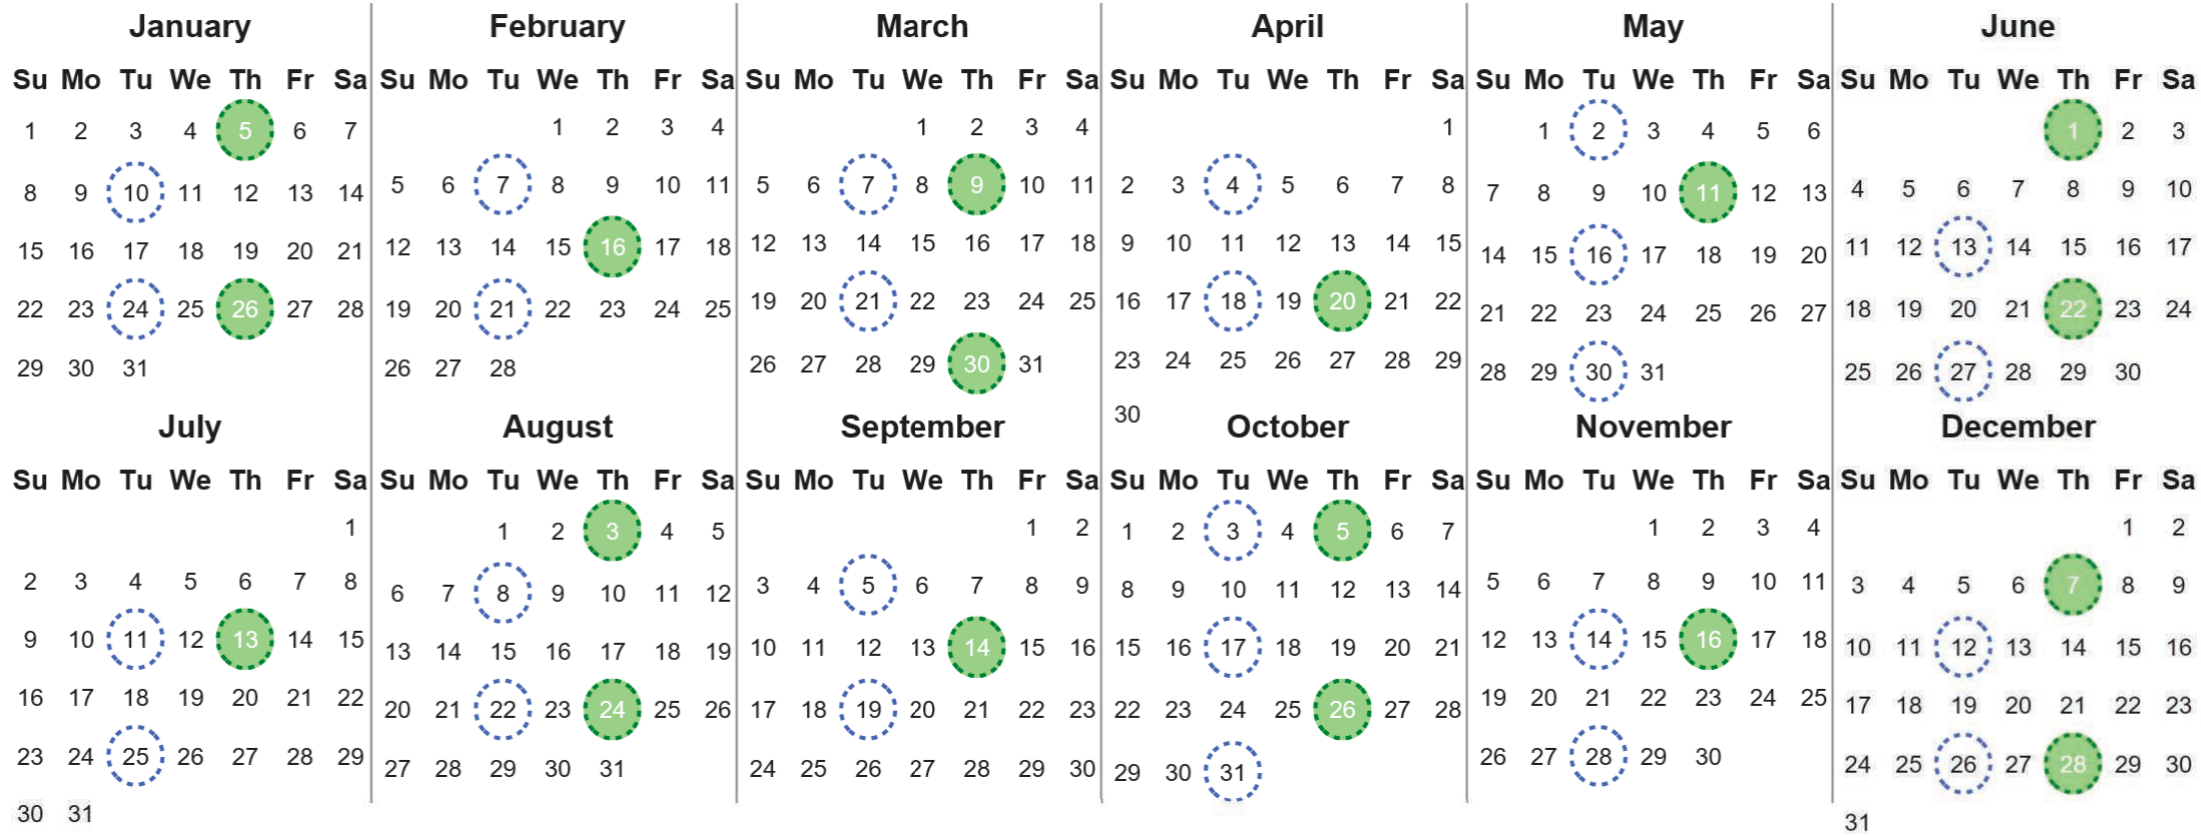

Your waste and recycling collection dates for **2023**.

	<b>Non-recyclable Bin</b> Only for items that cannot be recycled		<b>Recycling Bin</b> Paper, card & cardboard • Plastic bottles, pots, tubs & trays • Tins, cans & empty aerosols • Cartons
---	---	---	---

Please place your bins out for collection **by 7.00am on your collection day.**

				<b>Festive Collections</b> Check local press or website for details
---	---	---	---	--