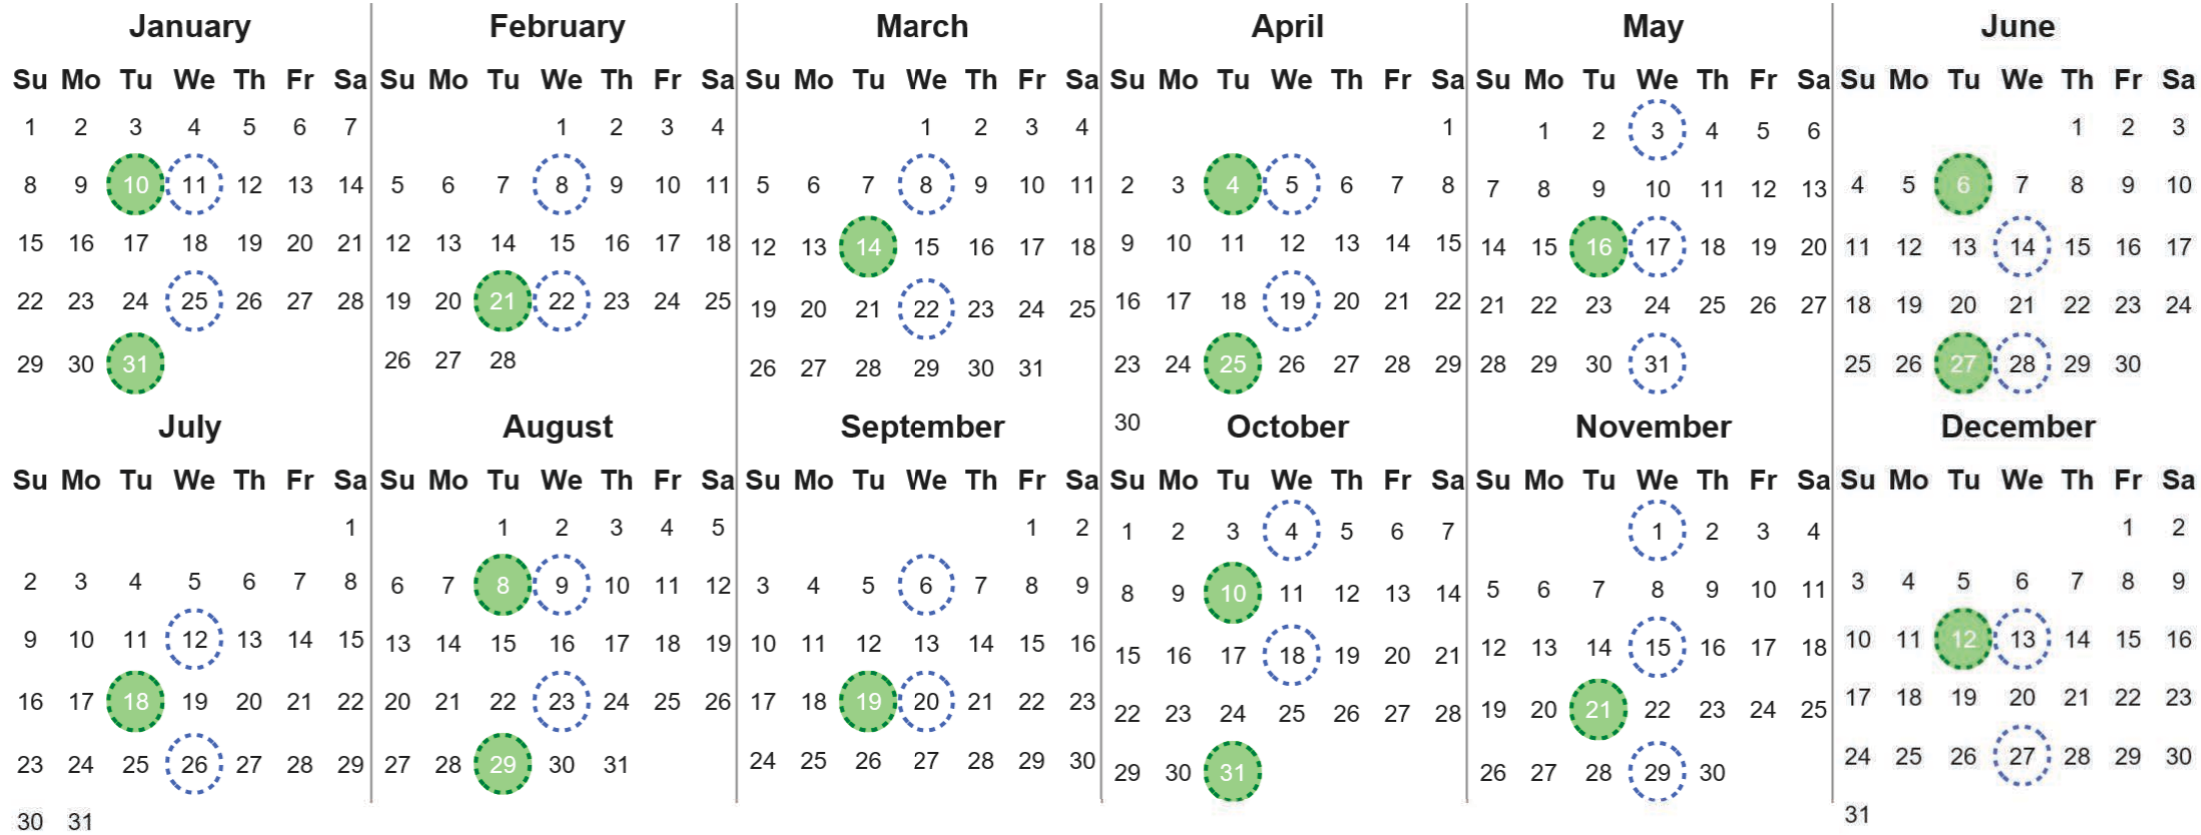

Your waste and recycling collection dates for **2023**.

	Non-recyclable Bin Only for items that cannot be recycled		Recycling Bin Paper, card & cardboard • Plastic bottles, pots, tubs & trays • Tins, cans & empty aerosols • Cartons
---	---	---	---

Please place your bins out for collection **by 7.00am on your collection day.**

				Festive Collections Check local press or website for details
---	---	---	---	--