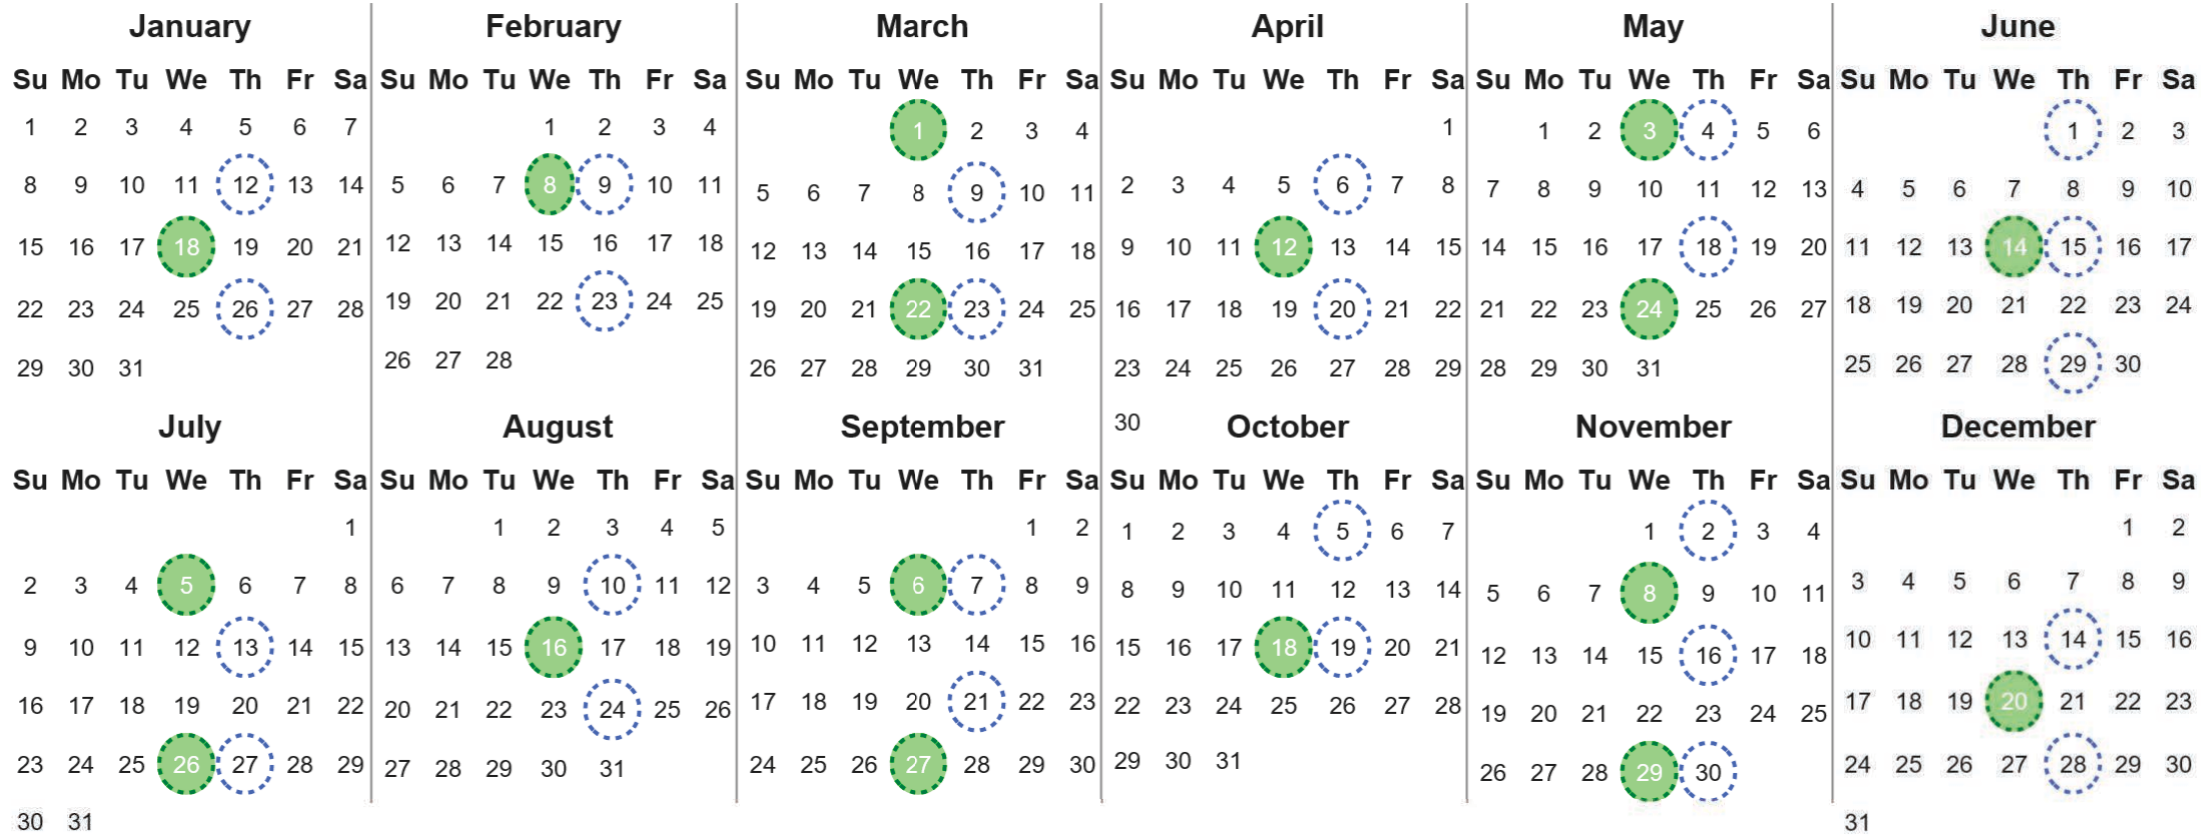

Your waste and recycling collection dates for **2023**.

	<b>Non-recyclable Bin</b> Only for items that cannot be recycled		<b>Recycling Bin</b> Paper, card & cardboard • Plastic bottles, pots, tubs & trays • Tins, cans & empty aerosols • Cartons
---	---	---	---

Please place your bins out for collection **by 7.00am on your collection day.**

					<b>Festive Collections</b> Check local press or website for details
---	---	---	---	---	--