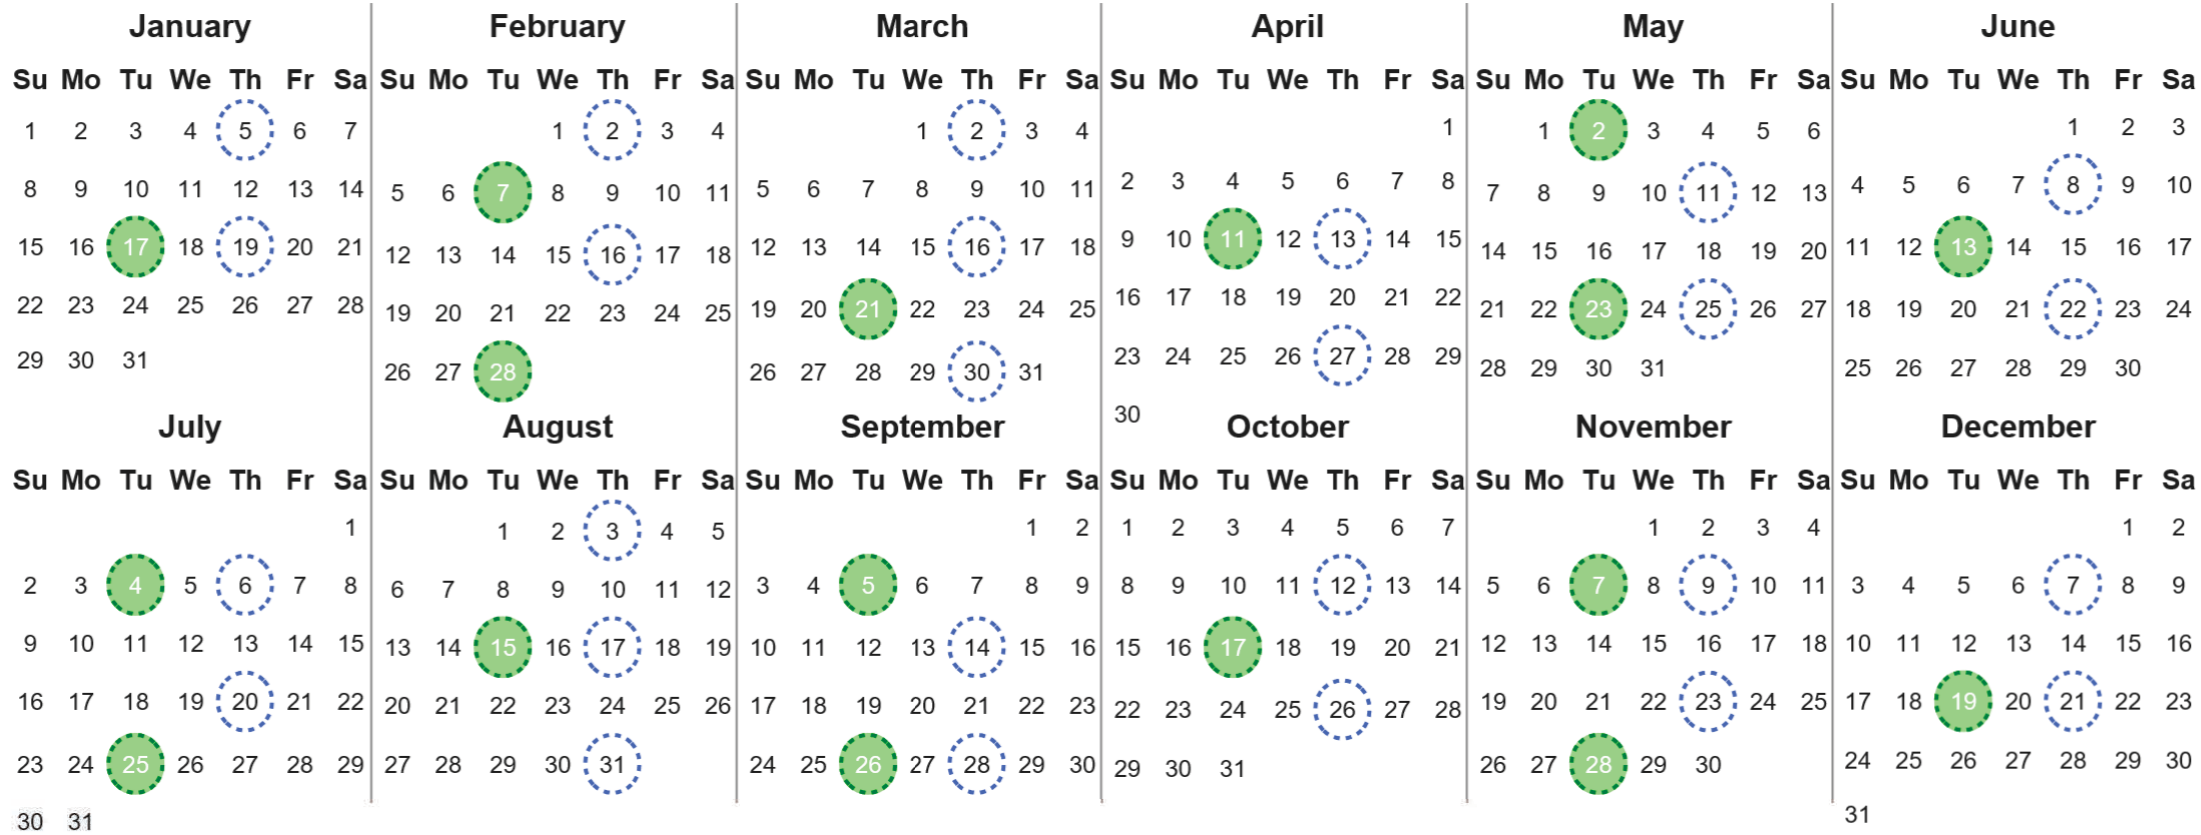

Your waste and recycling collection dates for **2023**.

 <p><b>Non-recyclable Bin</b> Only for items that cannot be recycled</p>	 <p><b>Recycling Bin</b> Paper, card &amp; cardboard • Plastic bottles, pots, tubs &amp; trays • Tins, cans &amp; empty aerosols • Cartons</p>
---	---

Please place your bins out for collection **by 7.00am on your collection day.**

 	 	 <p><b>Festive Collections</b> Check local press or website for details</p>
---	---	--