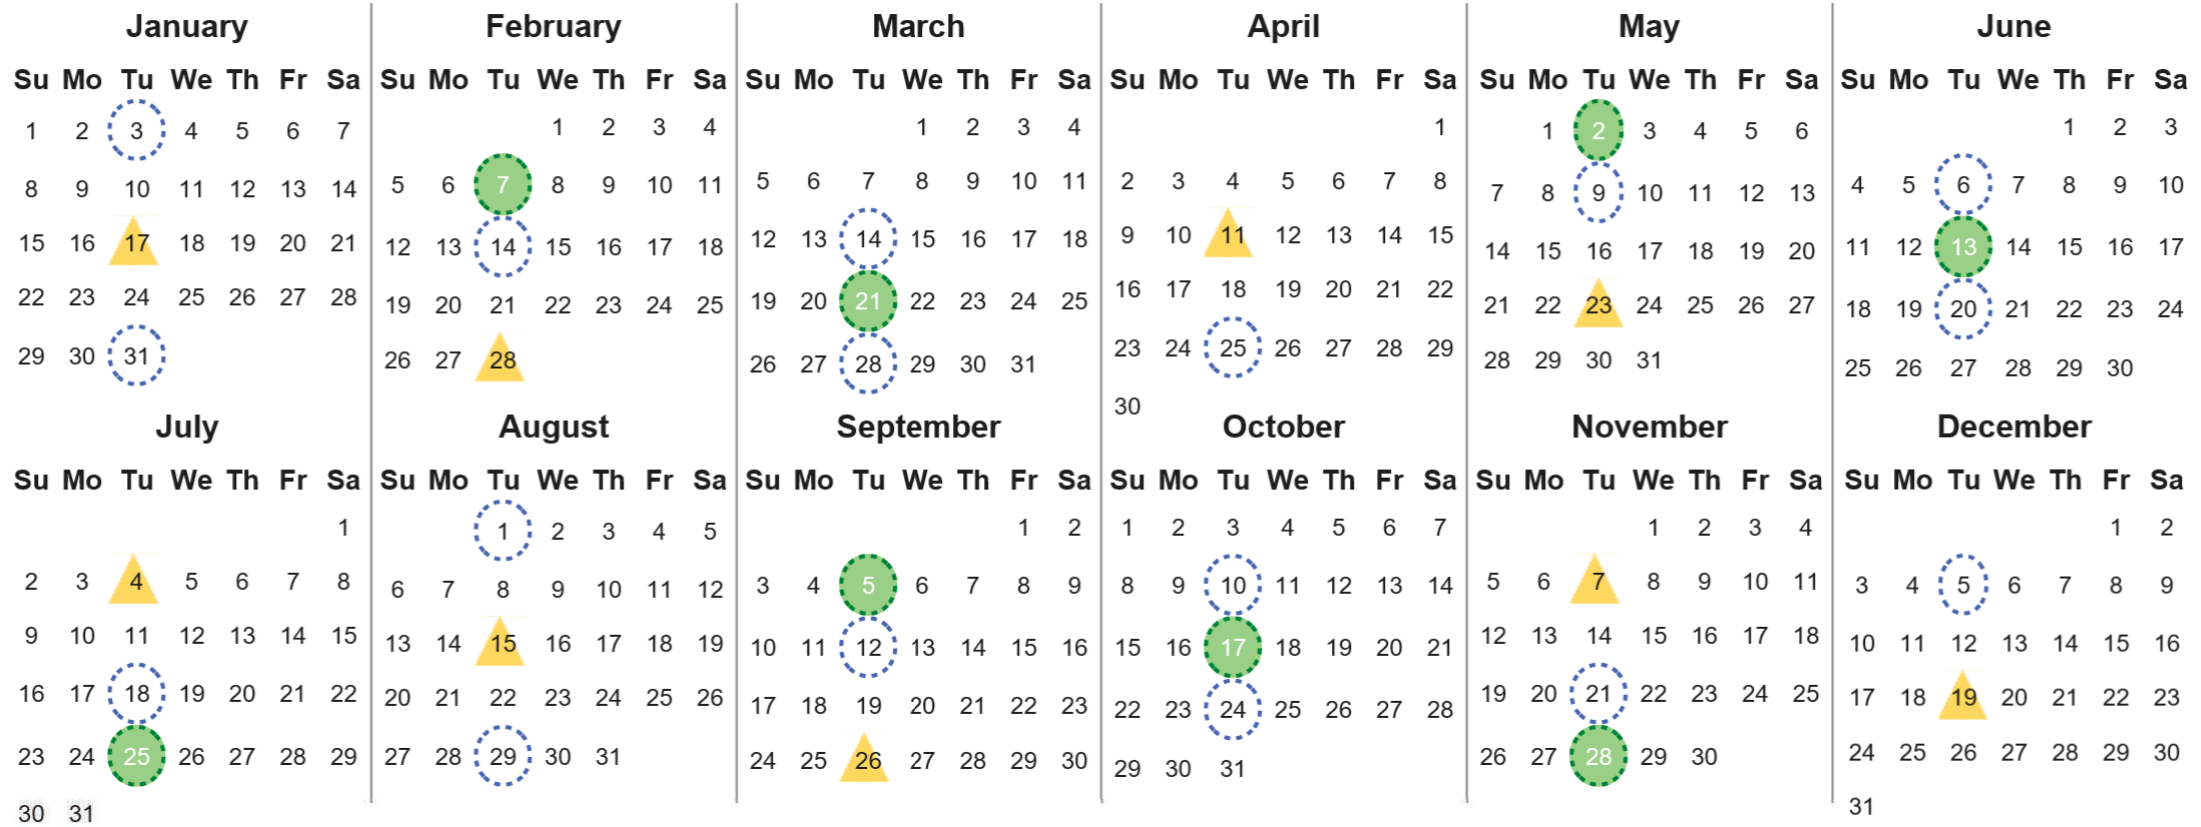

Your waste and recycling collection dates for **2023**.

**Non-recyclable Bin**  
Only for items that cannot be recycled

**Recycling Bin**  
Paper, card & cardboard • Plastic bottles, pots, tubs & trays • Tins, cans & empty aerosols • Cartons

Please place your bins out for collection **by 7.00am on your collection day.**

**Festive Collections**  
Check local press or website for details