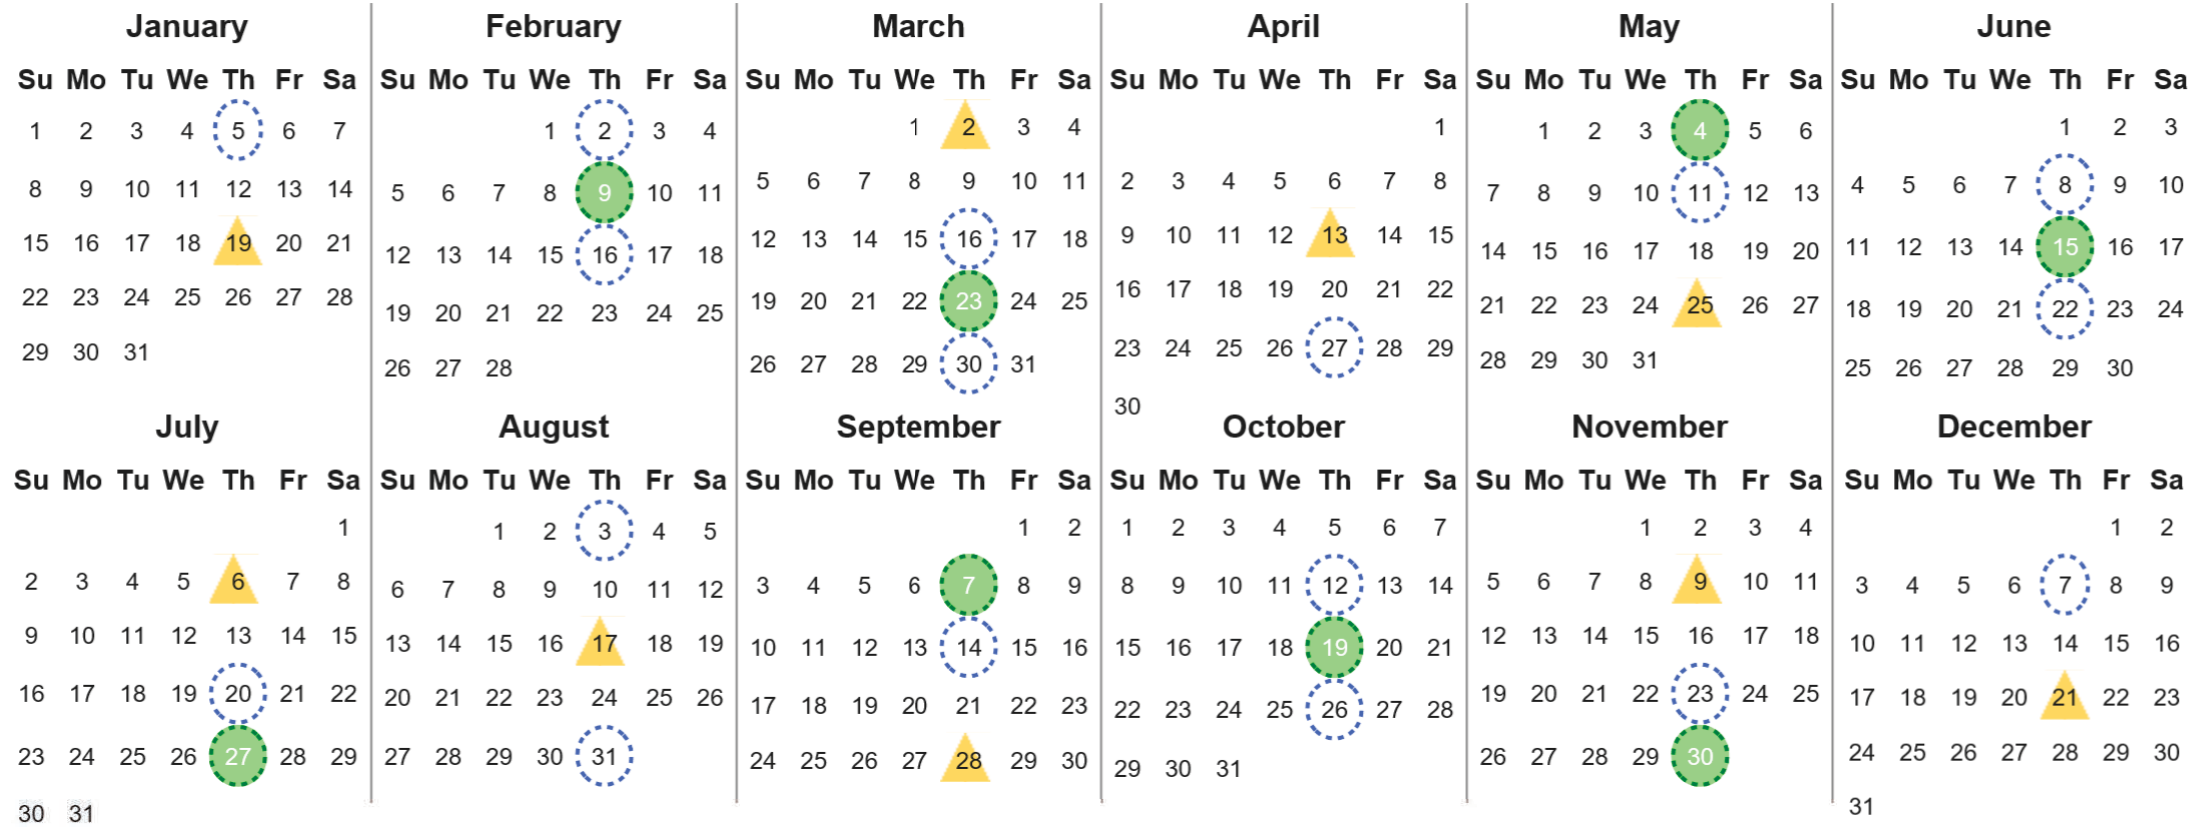

Your waste and recycling collection dates for **2023**.

 Non-recyclable Bin Only for items that cannot be recycled	 Recycling Bin Paper, card & cardboard • Plastic bottles, pots, tubs & trays • Tins, cans & empty aerosols • Cartons
---	---

Please place your bins out for collection by 7.00am on your collection day.

  	 	 
---	---	---

Festive Collections
 Check local press or website for details