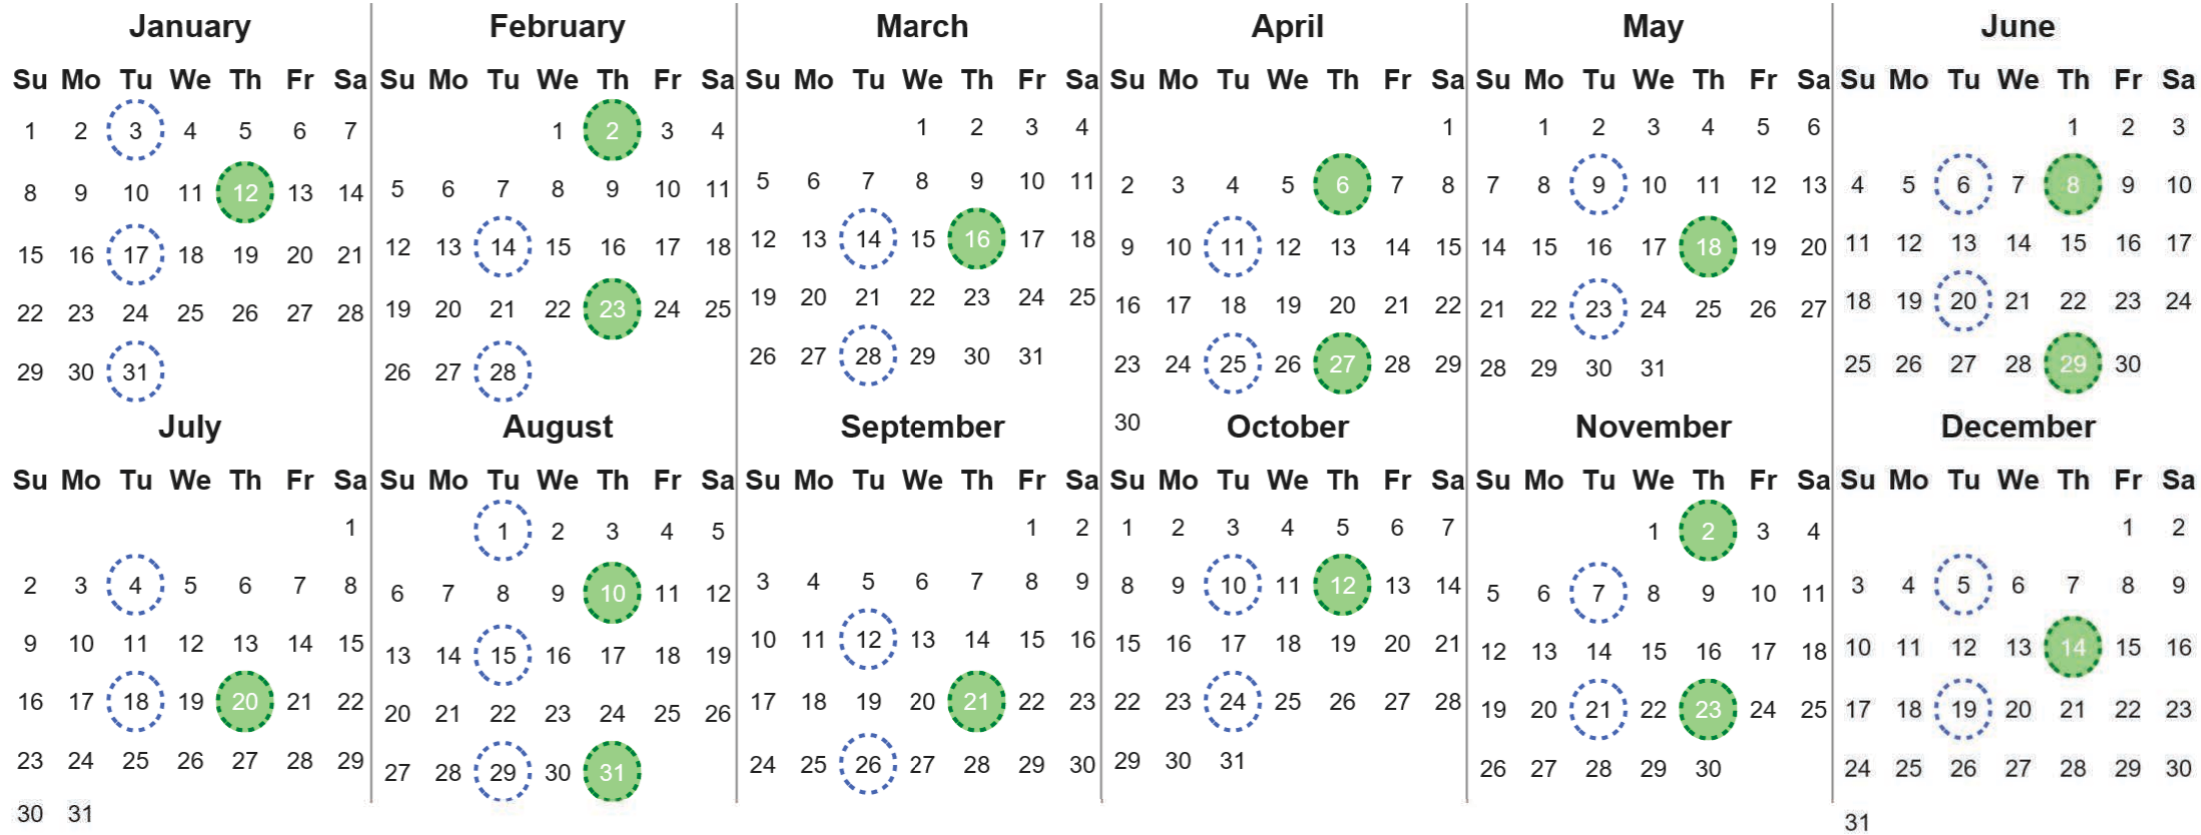

Your waste and recycling collection dates for **2023**.

Non-recyclable Bin
Only for items that cannot be recycled

Recycling Bin
Paper, card & cardboard • Plastic bottles, pots, tubs & trays • Tins, cans & empty aerosols • Cartons

Please place your bins out for collection **by 7.00am on your collection day.**

Festive Collections
Check local press or website for details

Calendar Reference: MA01