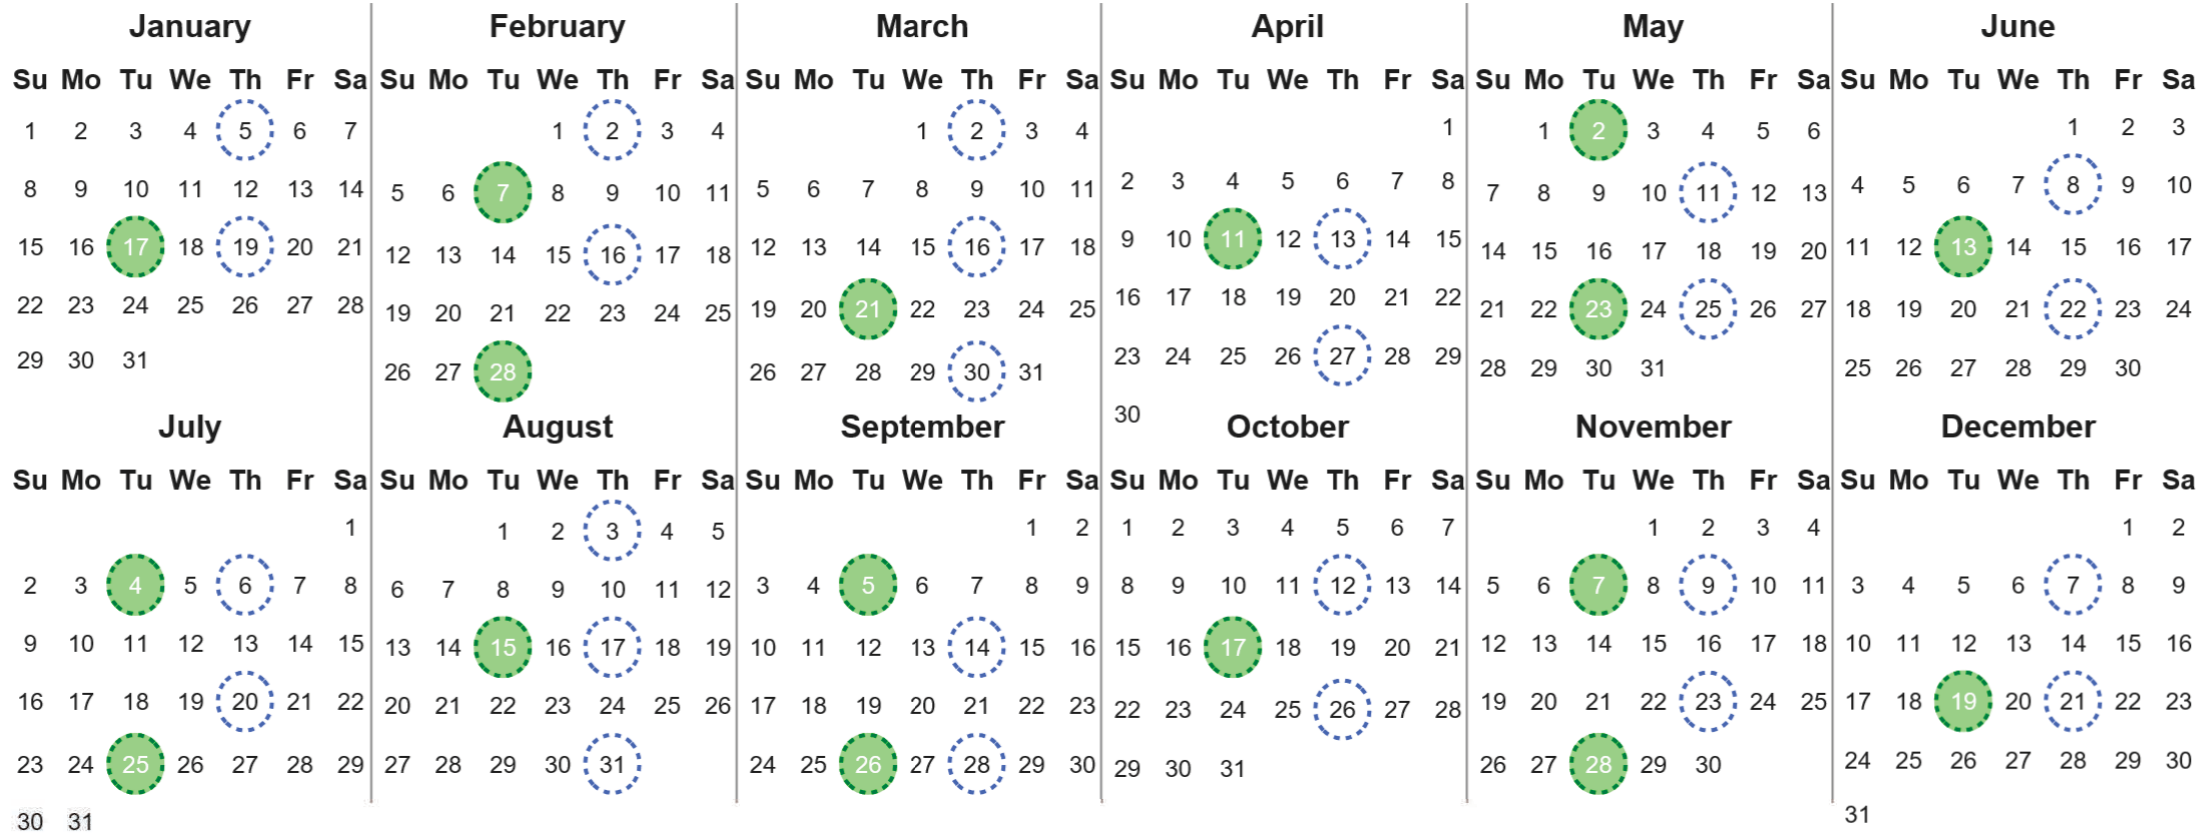

Your waste and recycling collection dates for **2023**.

 Non-recyclable Bin Only for items that cannot be recycled	 Recycling Bin Paper, card & cardboard • Plastic bottles, pots, tubs & trays • Tins, cans & empty aerosols • Cartons
---	---

Please place your bins out for collection **by 7.00am on your collection day.**

 	 	 Festive Collections Check local press or website for details
---	---	--