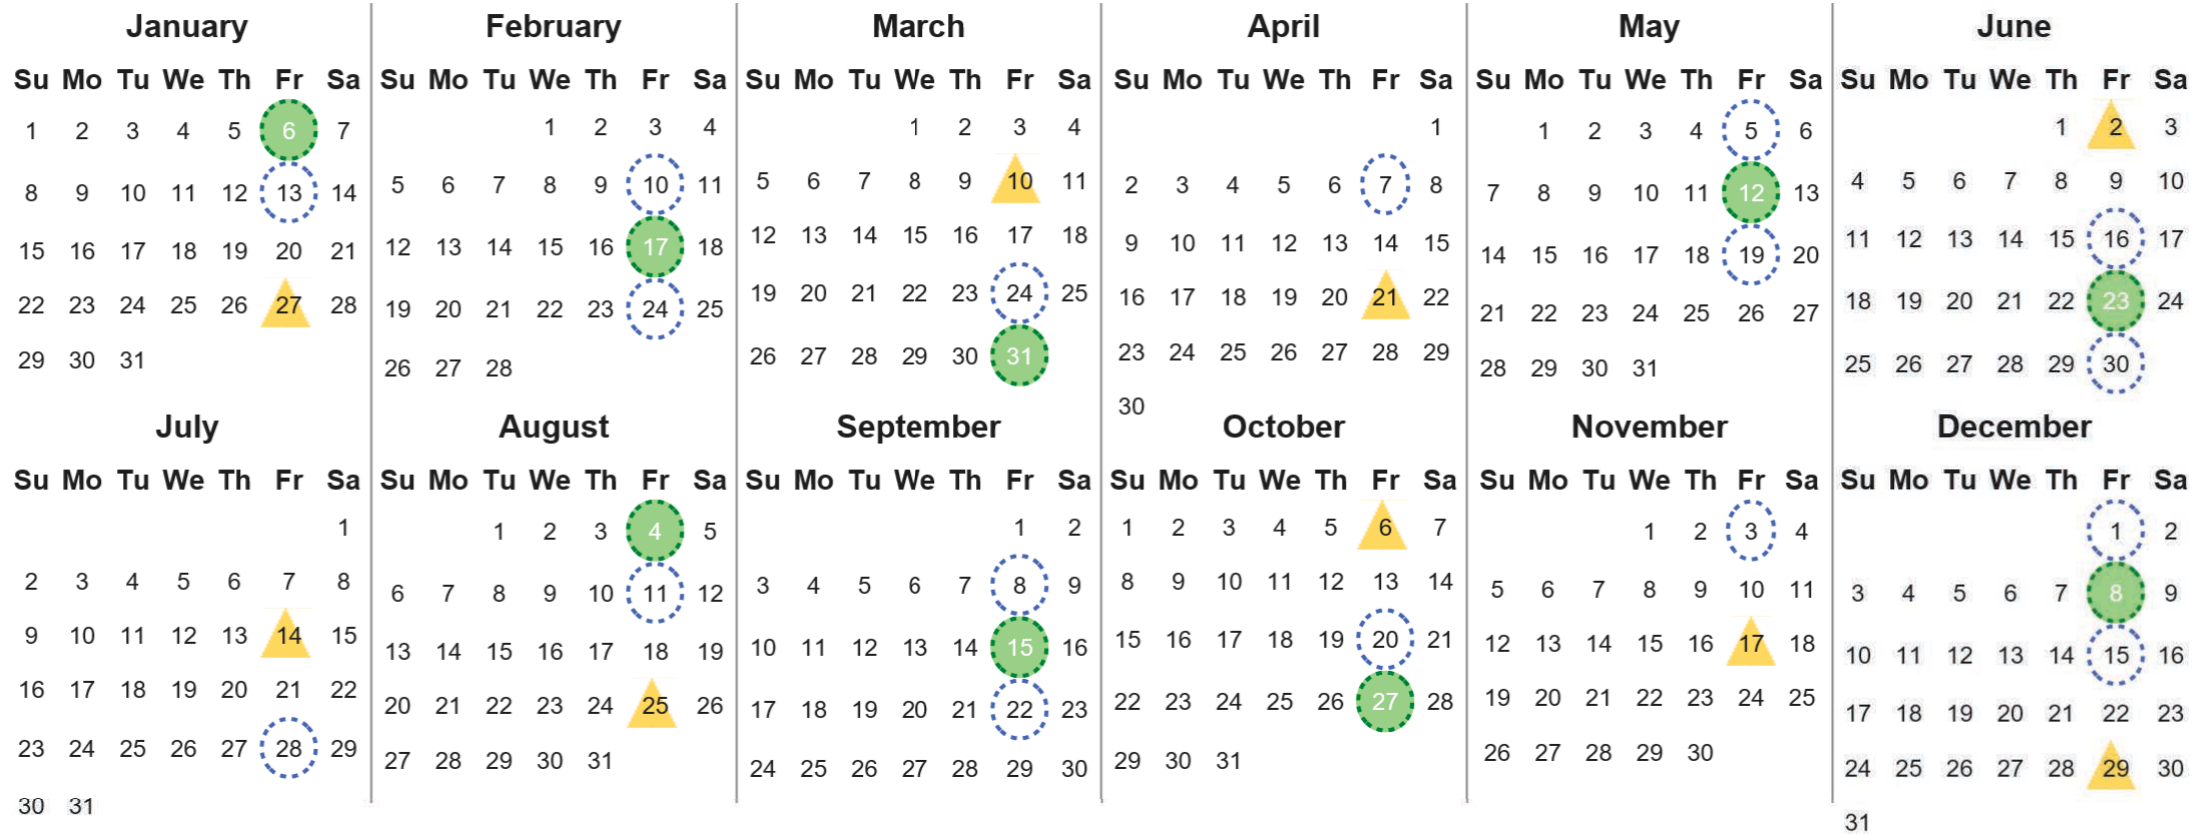

Your waste and recycling collection dates for **2023**.

Non-recyclable Bin
Only for items that cannot be recycled

Recycling Bin
Paper, card & cardboard • Plastic bottles, pots, tubs & trays • Tins, cans & empty aerosols • Cartons

Please place your bins out for collection **by 7.00am on your collection day.**

Festive Collections
Check local press or website for details