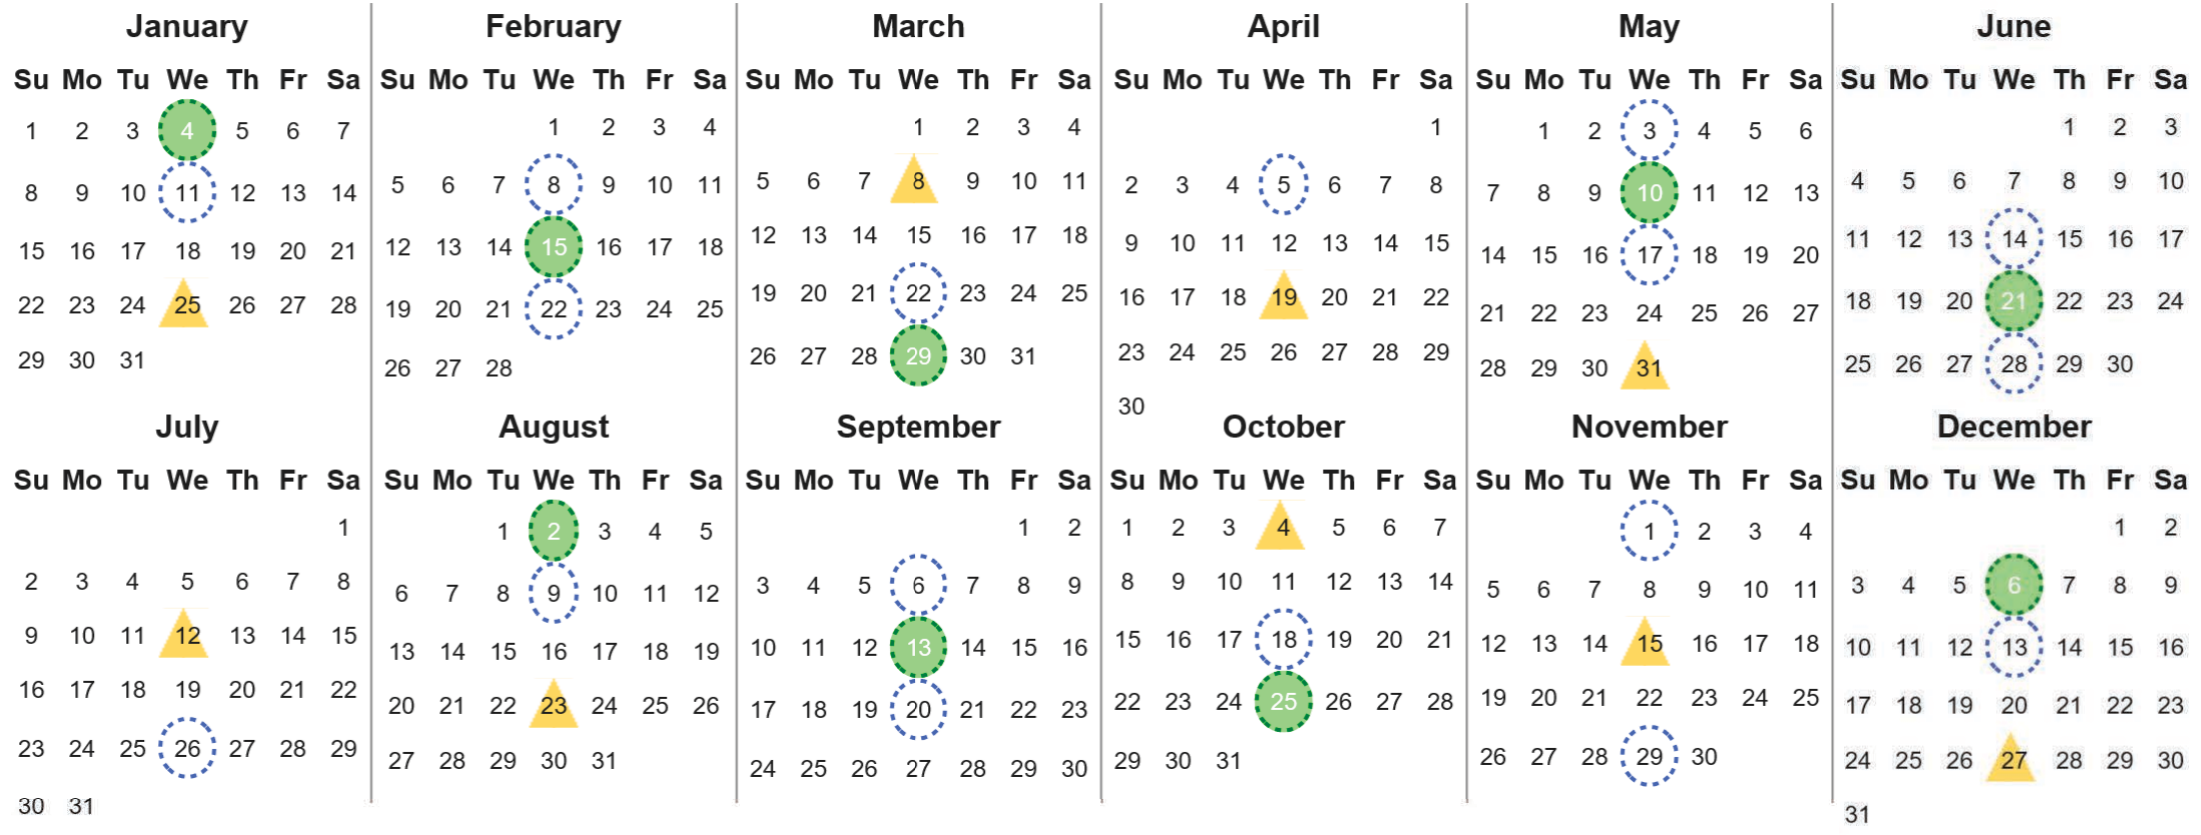

Your waste and recycling collection dates for **2023**.

Non-recyclable Bin
Only for items that cannot be recycled

Recycling Bin
Paper, card & cardboard • Plastic bottles, pots, tubs & trays • Tins, cans & empty aerosols • Cartons

Please place your bins out for collection **by 7.00am on your collection day.**

Festive Collections
Check local press or website for details