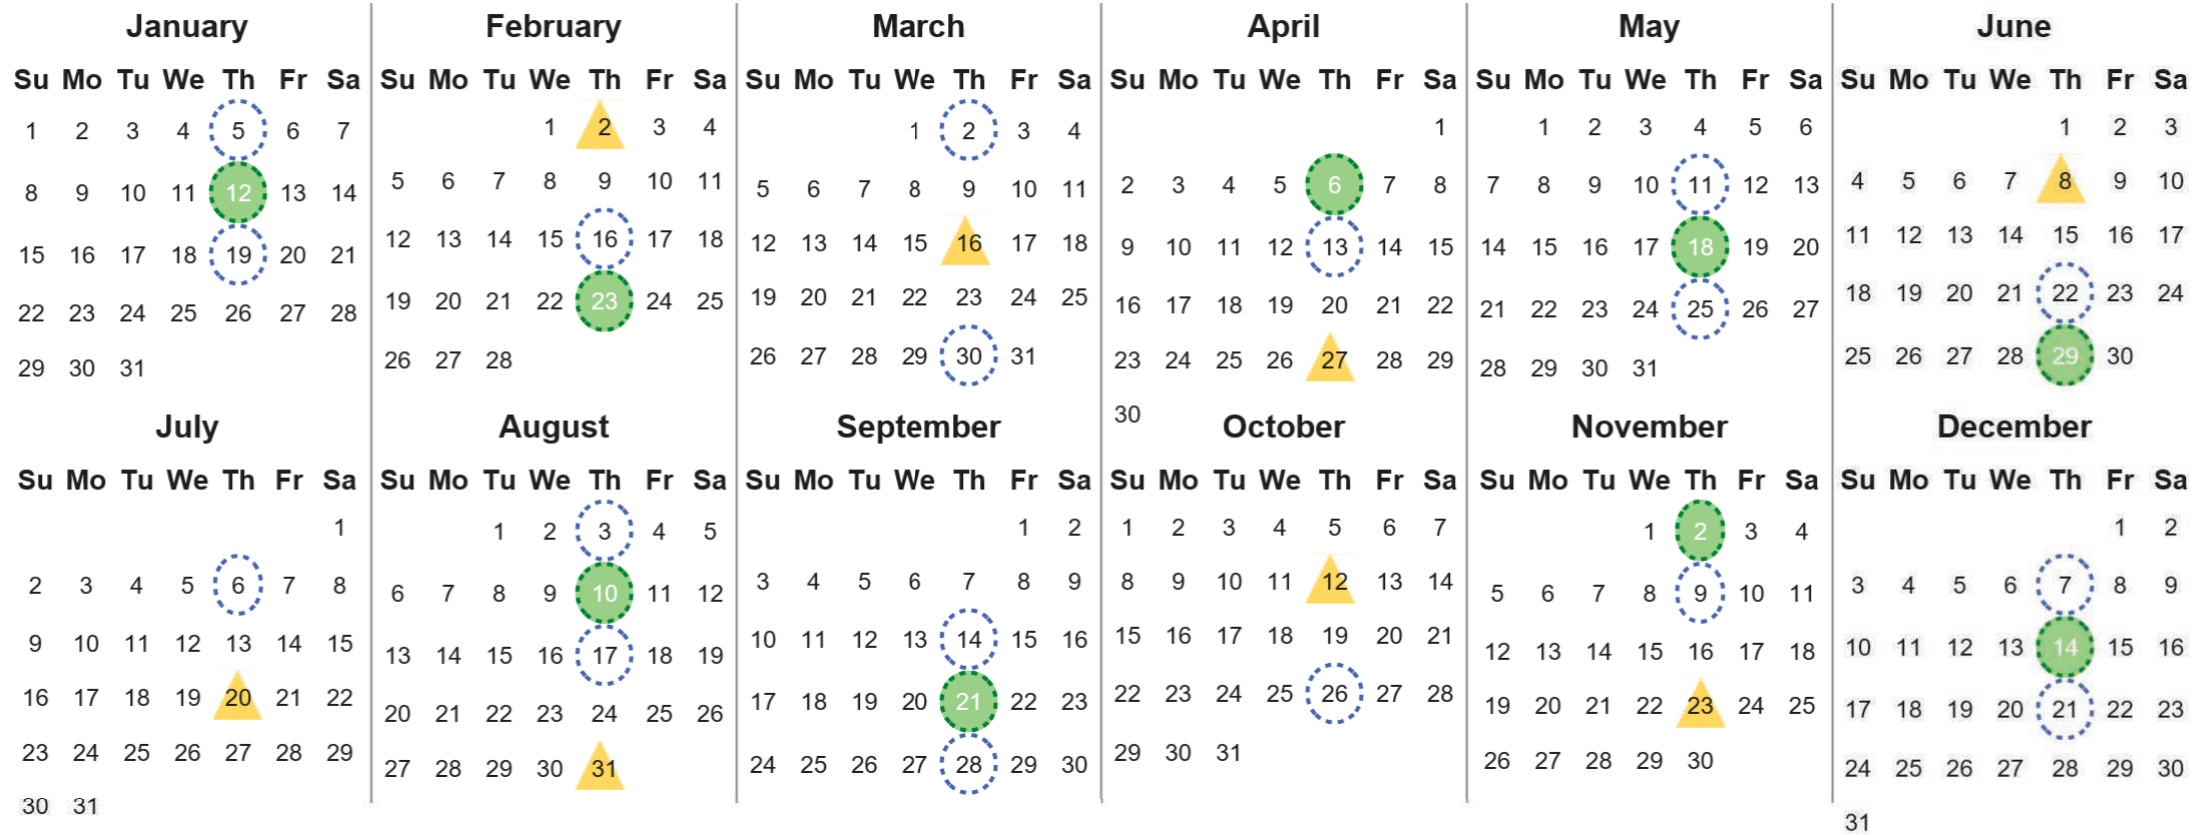

Your waste and recycling collection dates for **2023**.

Non-recyclable Bin
Only for items that cannot be recycled

Recycling Bin
Paper, card & cardboard • Plastic bottles, pots, tubs & trays • Tins, cans & empty aerosols • Cartons

Please place your bins out for collection **by 7.00am on your collection day.**

Festive Collections
Check local press or website for details