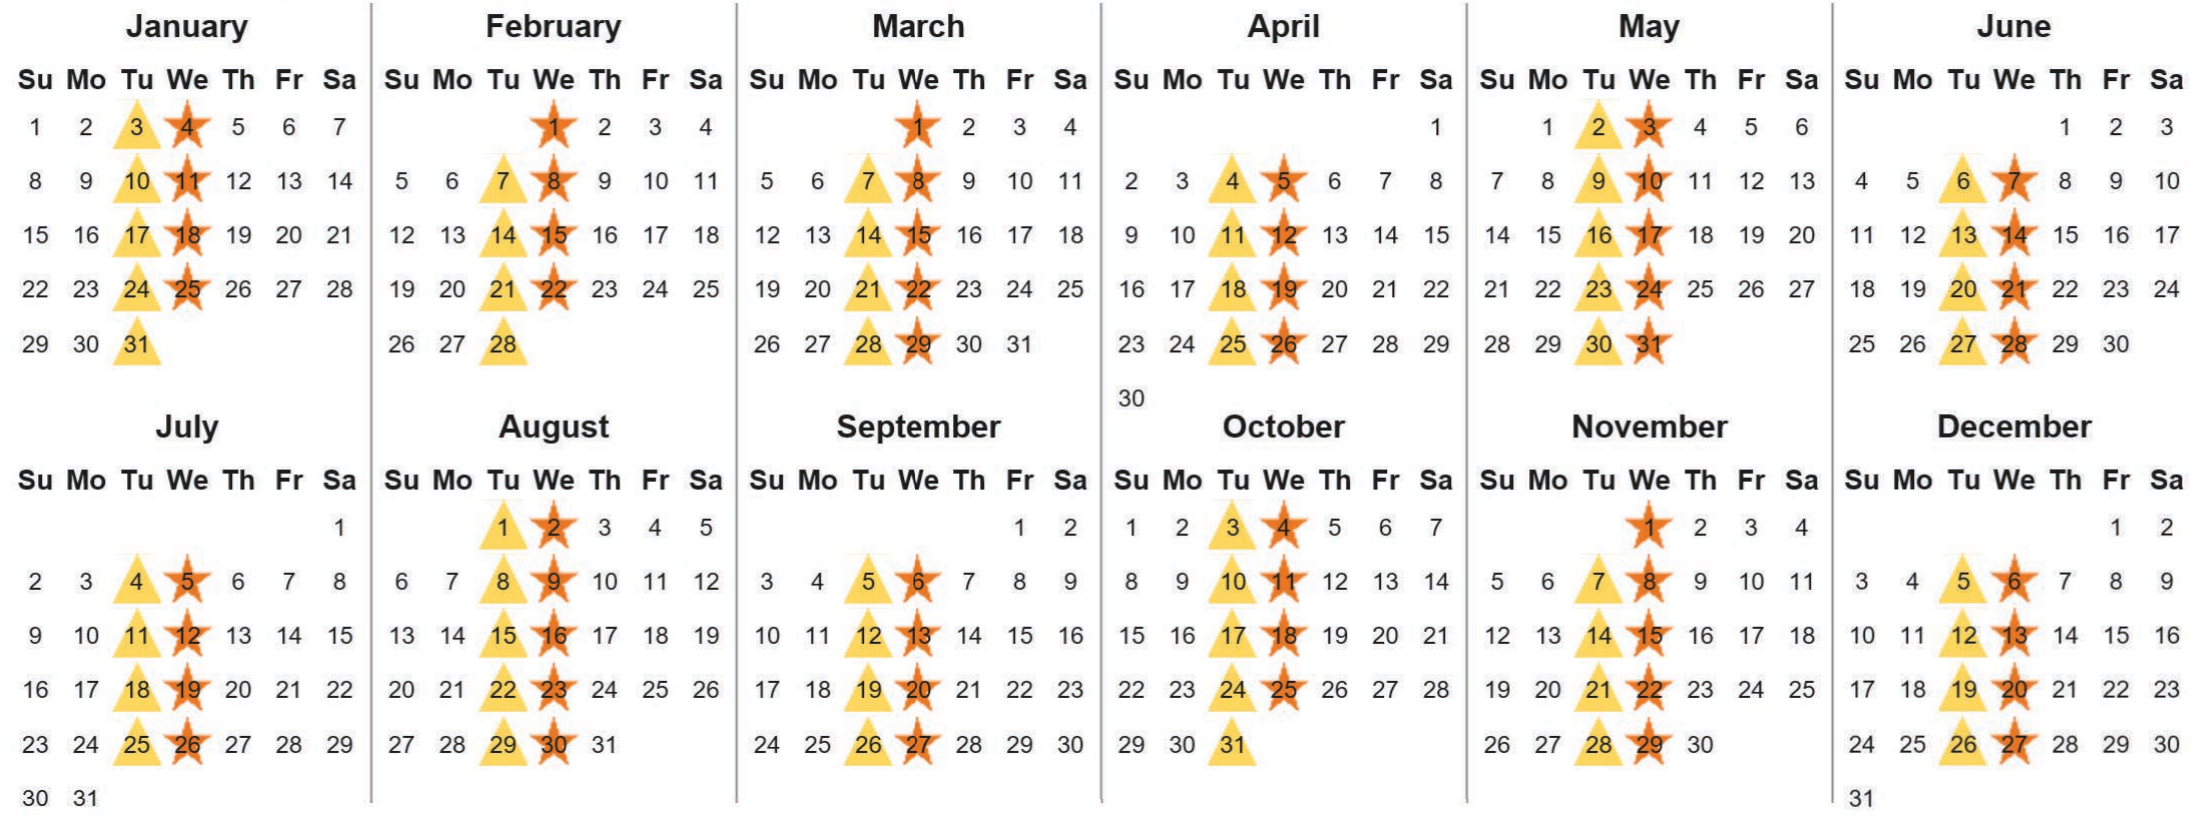

Your waste and recycling collection dates for **2023**.

**Non-recyclable Bin**  
Only for items that cannot be recycled

**Recycling Bin**  
Paper, card & cardboard • Plastic bottles, pots, tubs & trays • Tins, cans & empty aerosols • Cartons

**Food Caddy**  
All cooked & uncooked food waste

Please place your bins out for collection by **6.00am** on your collection day.

**Festive Collections**  
Check local press or website for details

Calendar Reference: LOMCO6