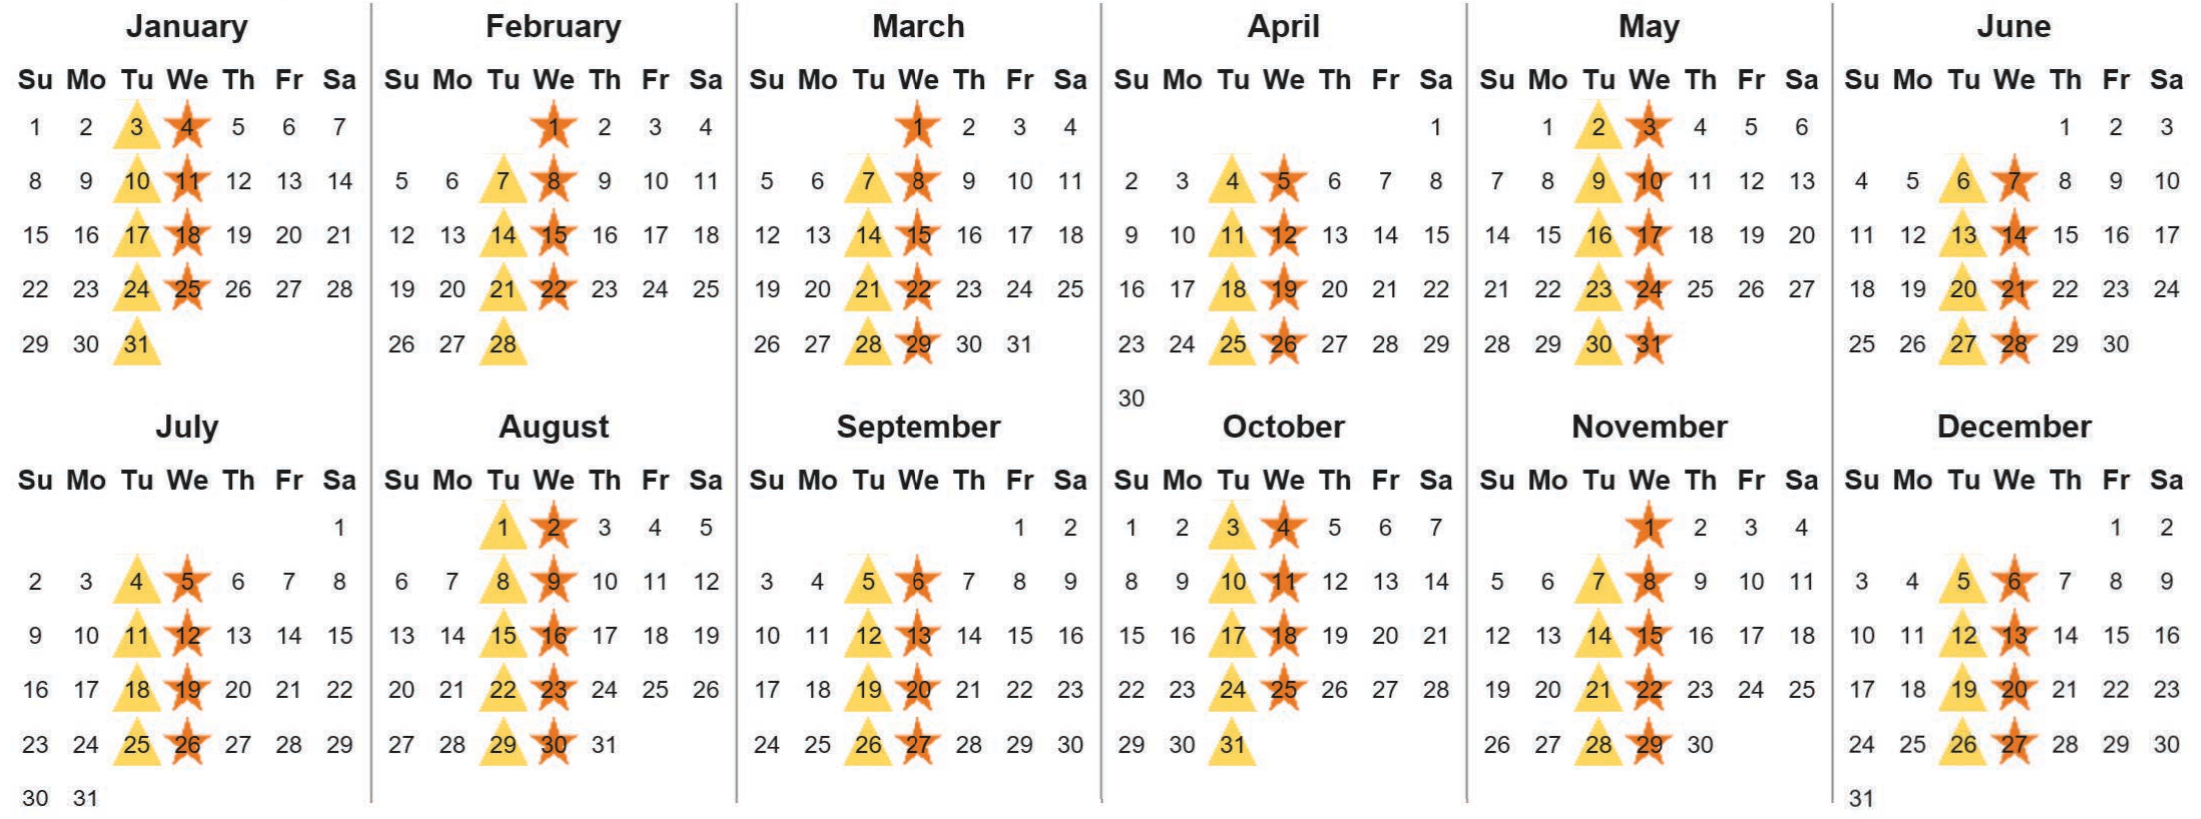

Your waste and recycling collection dates for **2023**.

Non-recyclable Bin
Only for items that cannot be recycled

Recycling Bin
Paper, card & cardboard • Plastic bottles, pots, tubs & trays • Tins, cans & empty aerosols • Cartons

Food Caddy
All cooked & uncooked food waste

Please place your bins out for collection by **6.00am** on your collection day.

Festive Collections
Check local press or website for details

Calendar Reference: LOMCO3