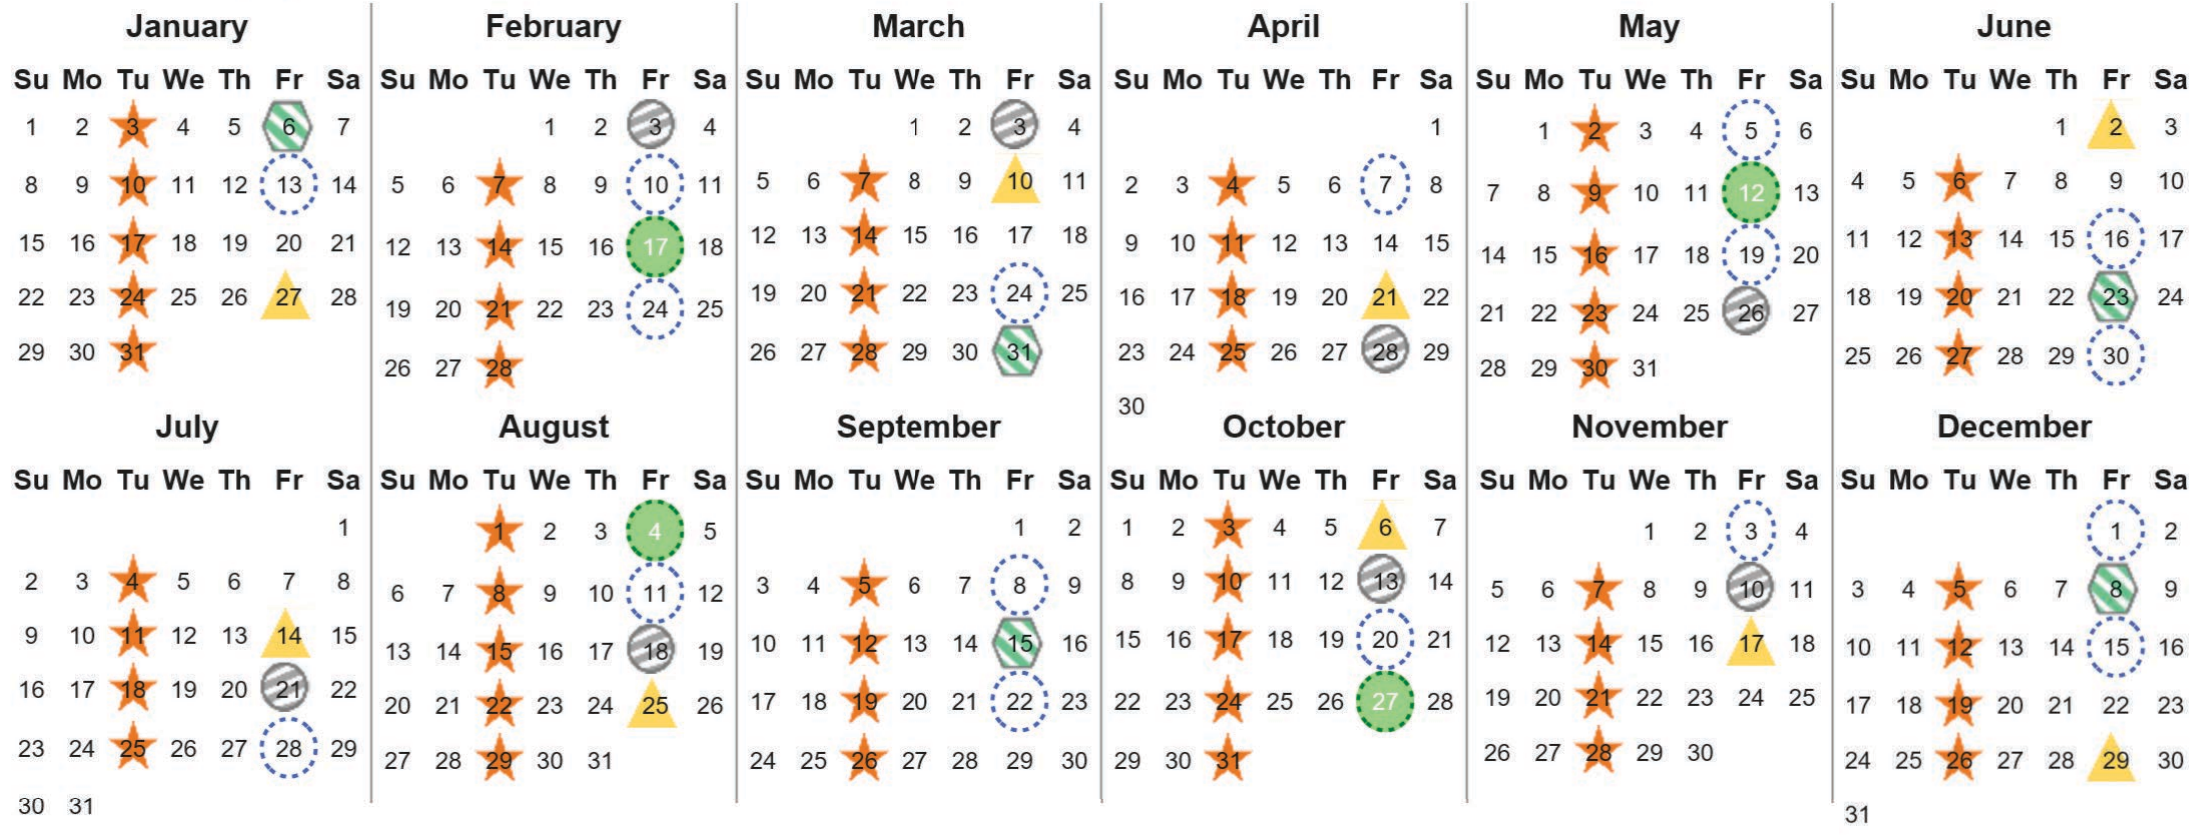

Your waste and recycling collection dates for 2023.

Non-recyclable Bin Only for items that cannot be recycled	Recycling Bin Paper, card & cardboard • Plastic bottles, pots, tubs & trays • Tins, cans & empty aerosols • Cartons	Glass Bin Glass bottles & jars	Food Caddy All cooked & uncooked food waste
---	---	--	---

Please place your bins out for collection by **6.00am** on your collection day.

--	--	--	--	--	--	--	--	--	--	--	--	--

Festive Collections
Check local press or website for details