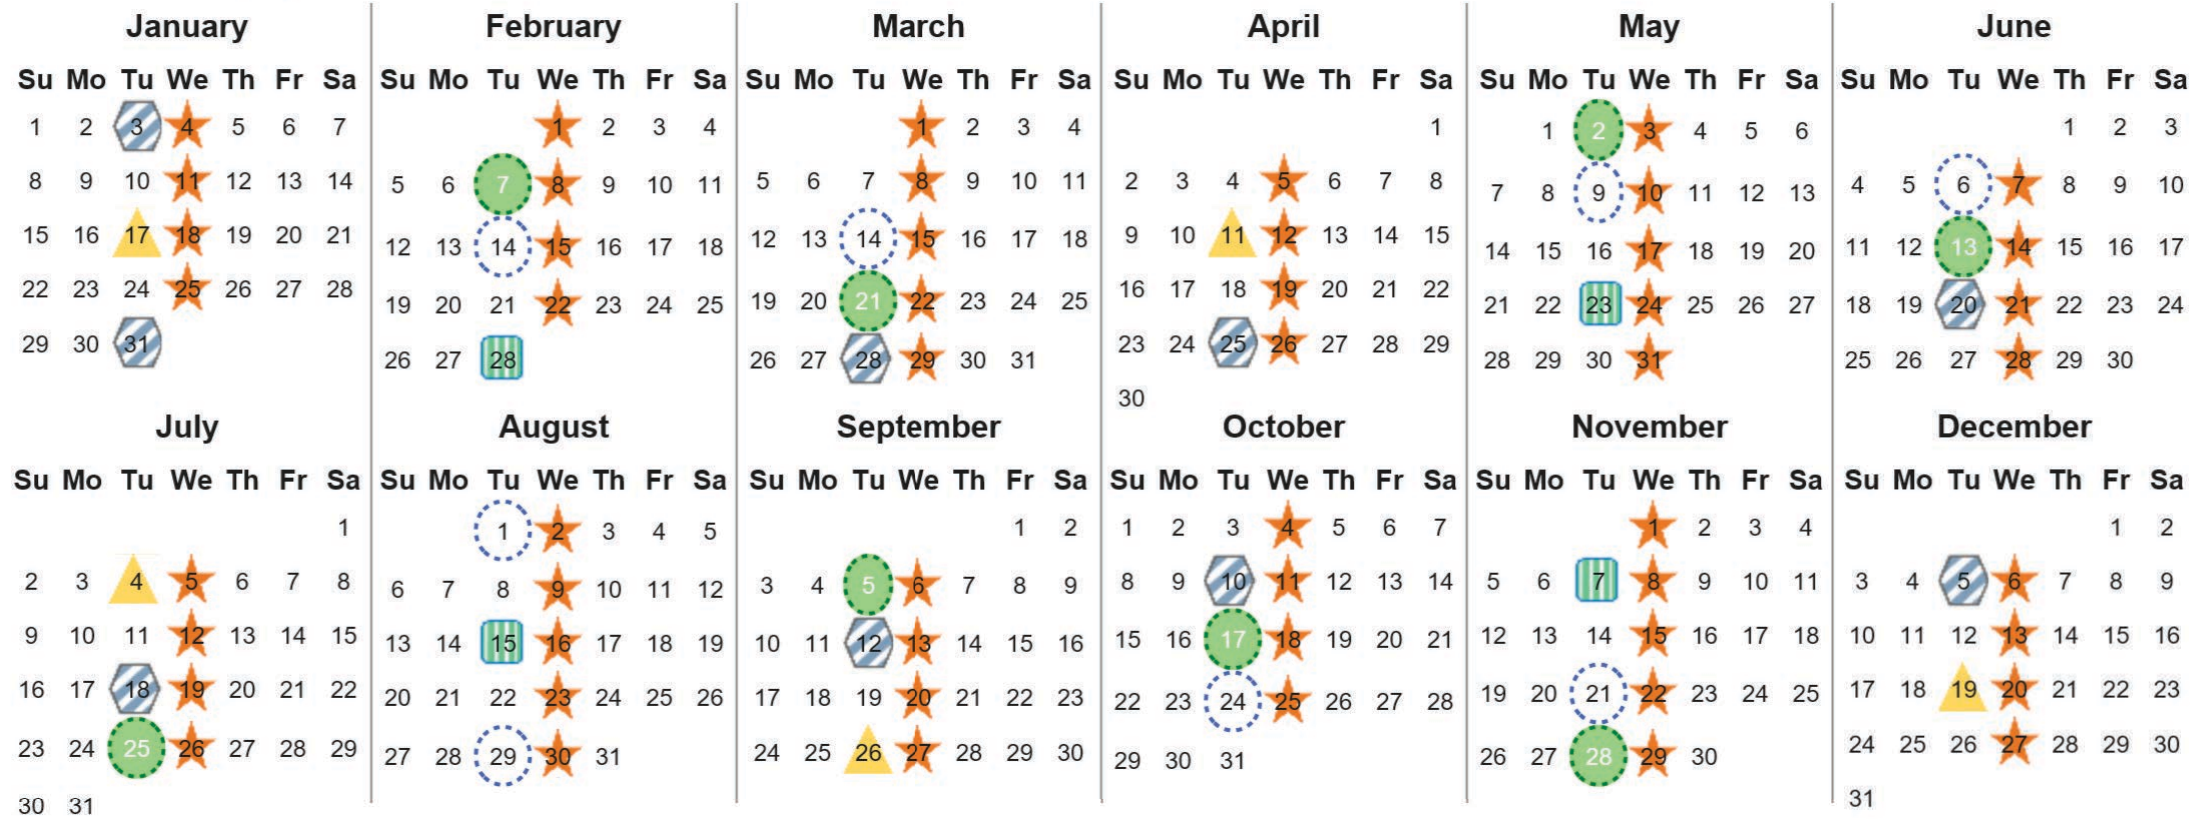

Your waste and recycling collection dates for 2023.

 <b>Non-recyclable Bin</b> Only for items that cannot be recycled	 <b>Recycling Bin</b> Paper, card & cardboard • Plastic bottles, pots, tubs & trays • Tins, cans & empty aerosols • Cartons	 <b>Glass Bin</b> Glass bottles & jars	 <b>Food Caddy</b> All cooked & uncooked food waste	<b>Please place your bins out for collection by 6.00am on your collection day.</b>
	 	  	   	

**Festive Collections**  
Check local press or website for details