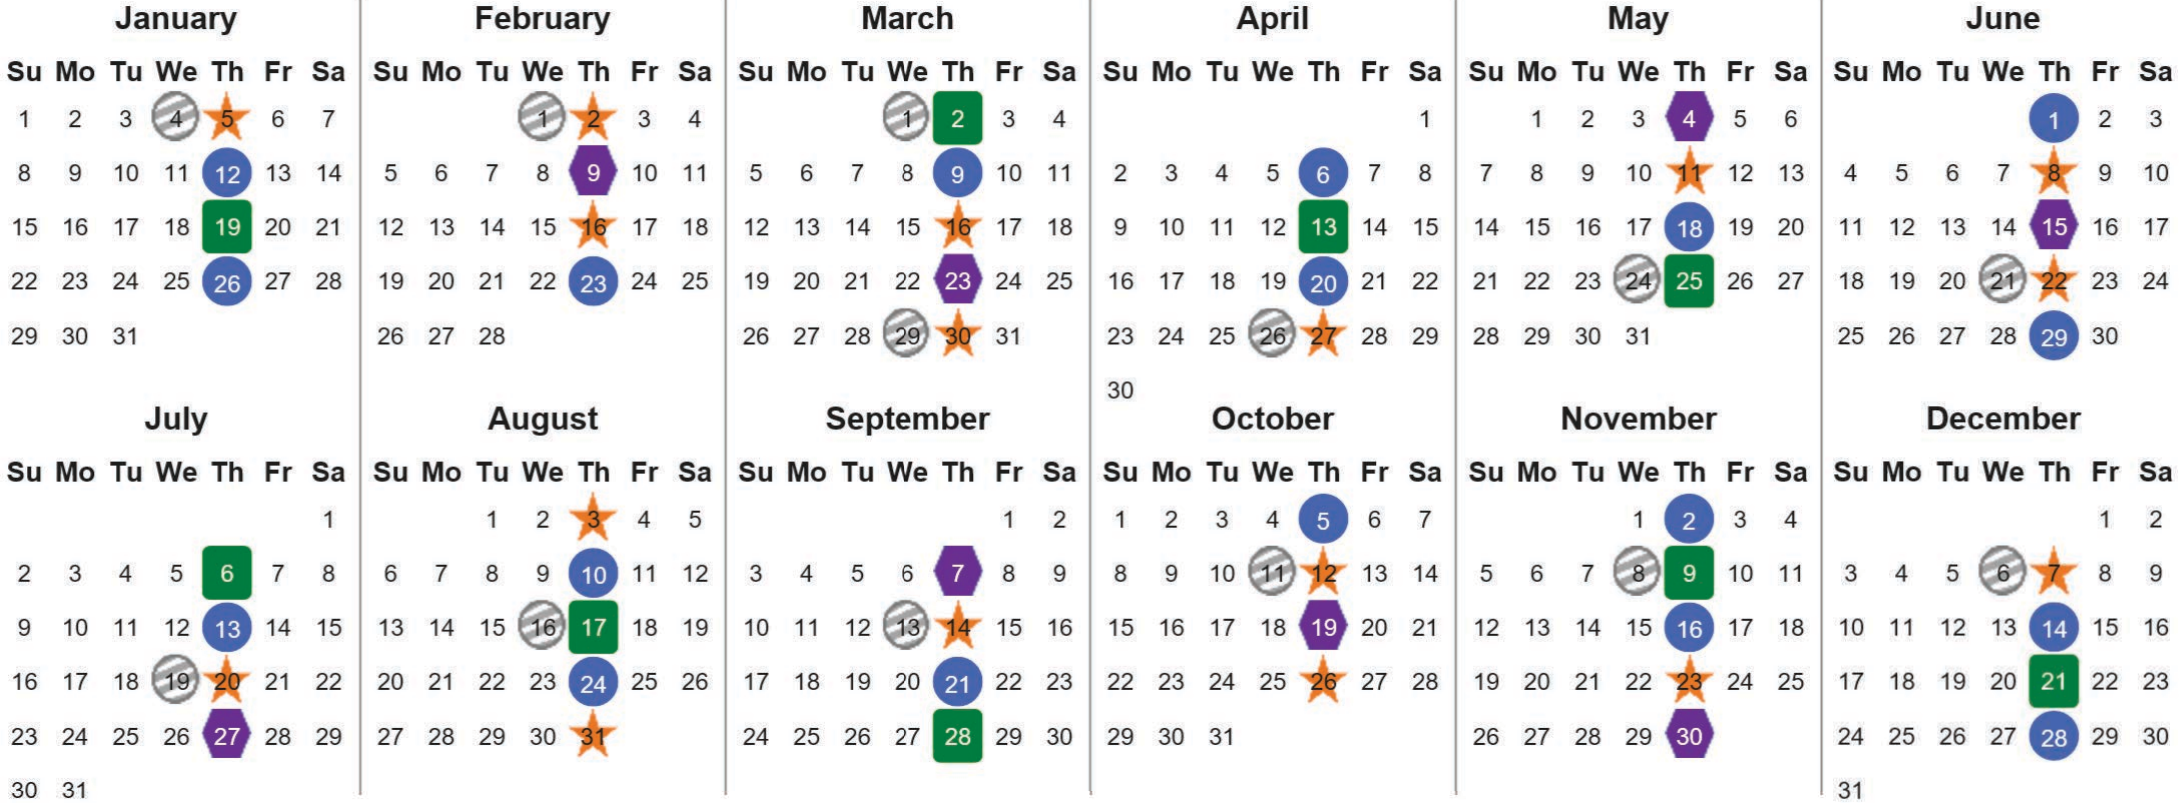

Your waste and recycling collection dates for **2023**.

 <b>Non-recyclable Bin</b> Only for items that cannot be recycled	 <b>Recycling Bin</b> Paper, card & cardboard • Plastic bottles, pots, tubs & trays • Tins, cans & empty aerosols • Cartons	 <b>Glass Bin</b> Glass bottles & jars	 <b>Food Caddy</b> All cooked & uncooked food waste
---	---	--	---

Please place your bins out for collection by **6.00am** on your collection day.

														 <b>Festive Collections</b> Check local press or website for details
---	---	---	---	---	---	---	---	---	---	---	---	---	---	--