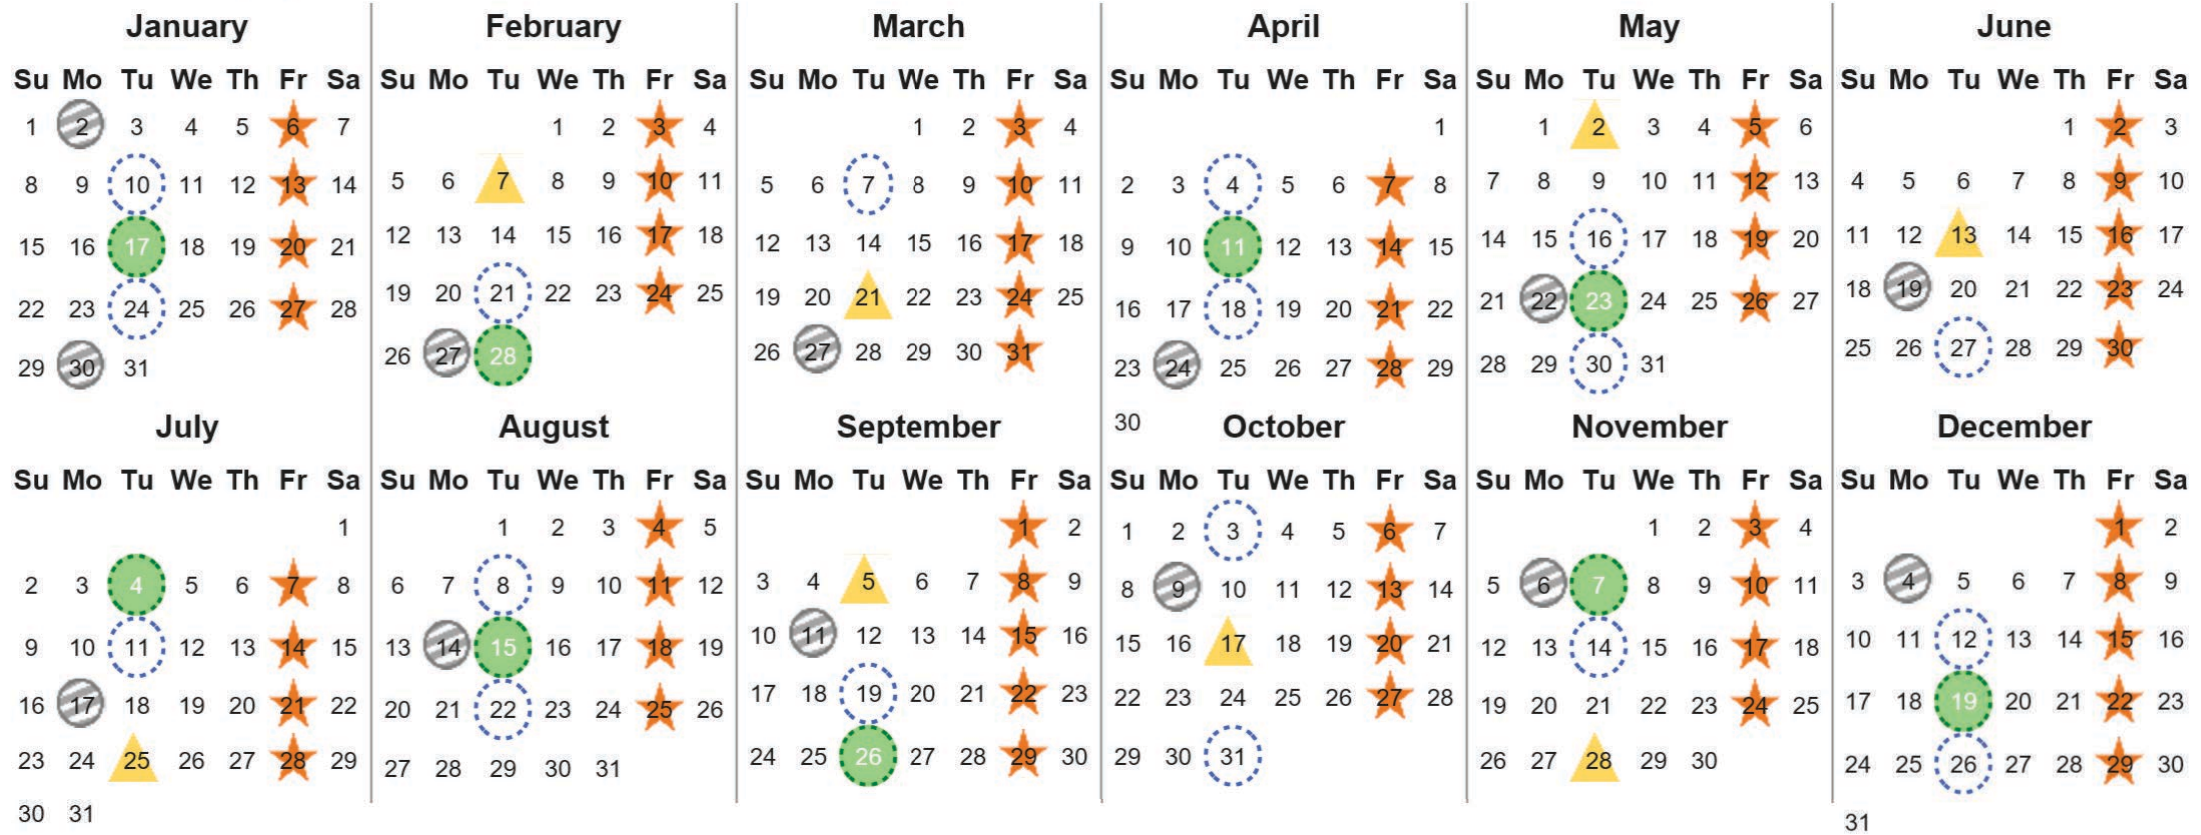

Your waste and recycling collection dates for 2023.

 <p>Non-recyclable Bin Only for items that cannot be recycled</p>	 <p>Recycling Bin Paper, card & cardboard • Plastic bottles, pots, tubs & trays • Tins, cans & empty aerosols • Cartons</p>	 <p>Glass Bin Glass bottles & jars</p>	 <p>Food Caddy All cooked & uncooked food waste</p>
---	---	--	---

Please place your bins out for collection by **6.00am** on your collection day.

  	 	 	 	 	 <p>Festive Collections Check local press or website for details</p>
---	---	---	--	---	--

Calendar Reference: LOM53