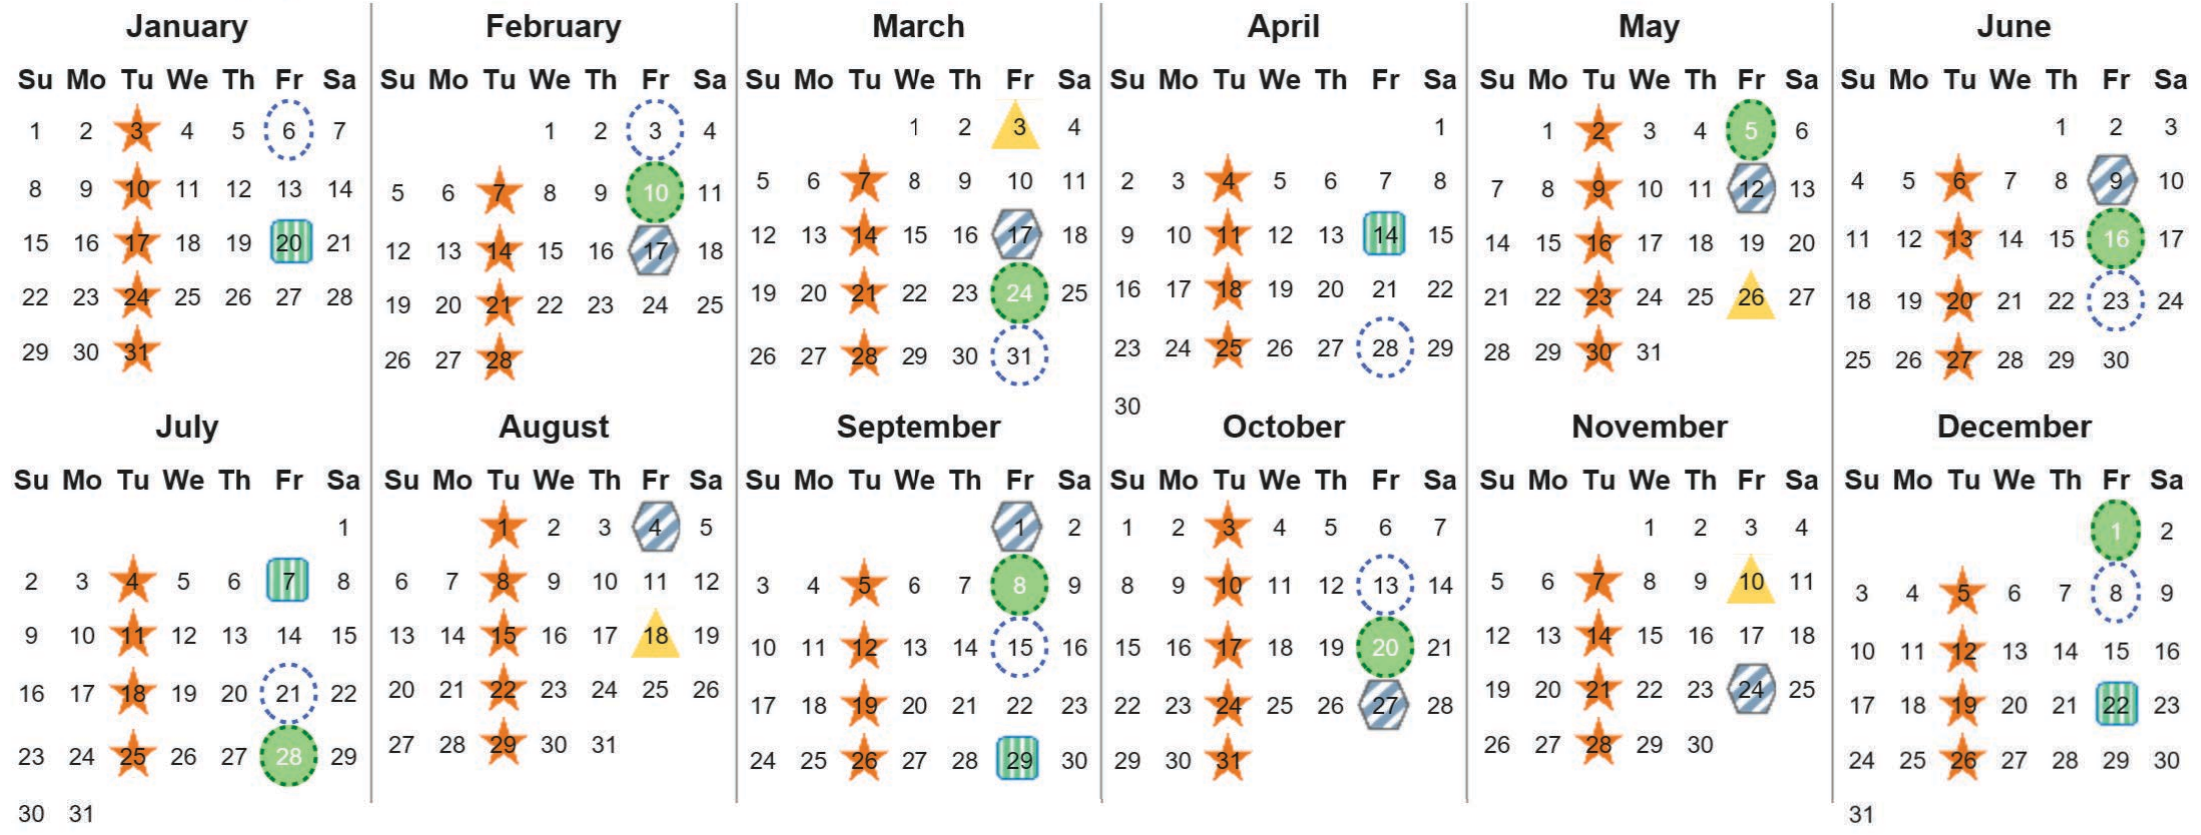

Your waste and recycling collection dates for 2023.

<b>Non-recyclable Bin</b> Only for items that cannot be recycled	<b>Recycling Bin</b> Paper, card & cardboard • Plastic bottles, pots, tubs & trays • Tins, cans & empty aerosols • Cartons	<b>Glass Bin</b> Glass bottles & jars	<b>Food Caddy</b> All cooked & uncooked food waste	<b>Please place your bins out for collection by 6.00am on your collection day.</b>
				<b>Festive Collections</b> Check local press or website for details