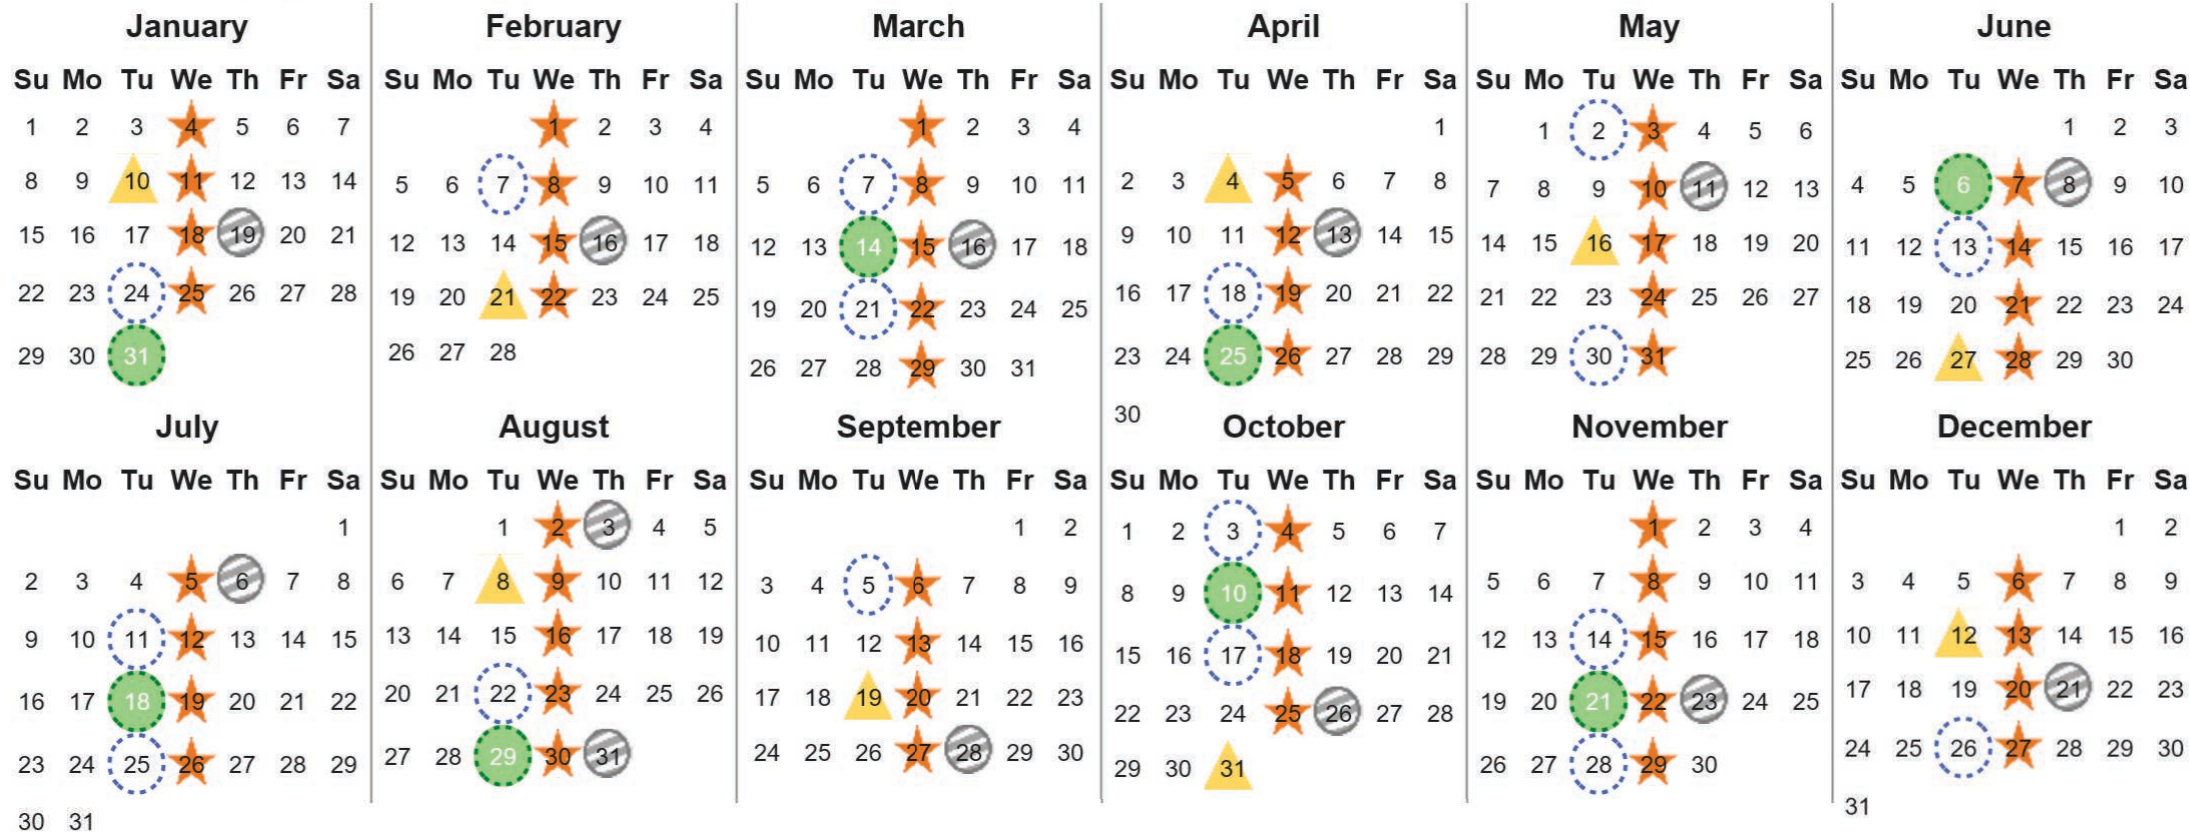

Your waste and recycling collection dates for **2023**.

 Non-recyclable Bin Only for items that cannot be recycled	 Recycling Bin Paper, card & cardboard • Plastic bottles, pots, tubs & trays • Tins, cans & empty aerosols • Cartons	 Glass Bin Glass bottles & jars	 Food Caddy All cooked & uncooked food waste
---	---	--	---

Please place your bins out for collection **by 6.00am** on your collection day.

  	  	 	 	 Festive Collections Check local press or website for details
---	---	--	---	--

Calendar Reference: LOM48