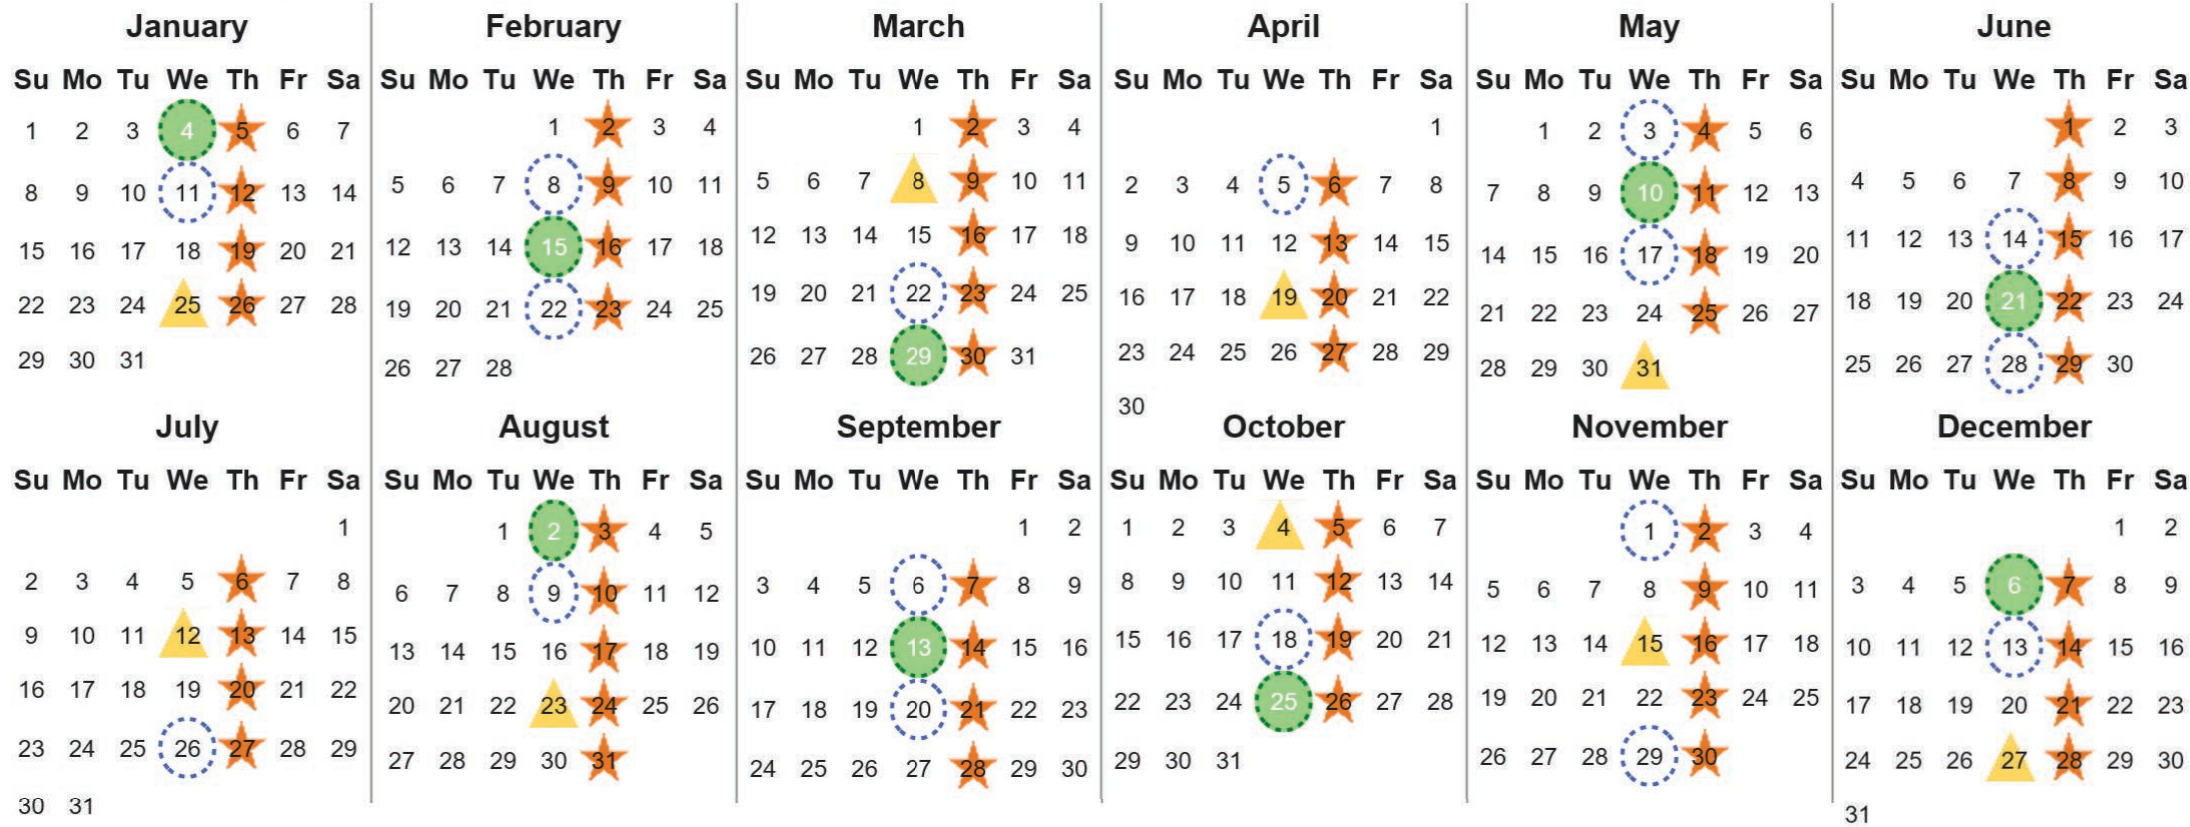

Your waste and recycling collection dates for **2023**.

| | | |
|---|---|---|
|  Non-recyclable Bin Only for items that cannot be recycled |  Recycling Bin Paper, card & cardboard • Plastic bottles, pots, tubs & trays • Tins, cans & empty aerosols • Cartons |  Food Caddy All cooked & uncooked food waste |
|---|---|---|

Please place your bins out for collection by **6.00am** on your collection day.

| | | | | |
|---|---|---|--|--|
|    |   |   |   |  Festive Collections Check local press or website for details |
|---|---|---|--|--|