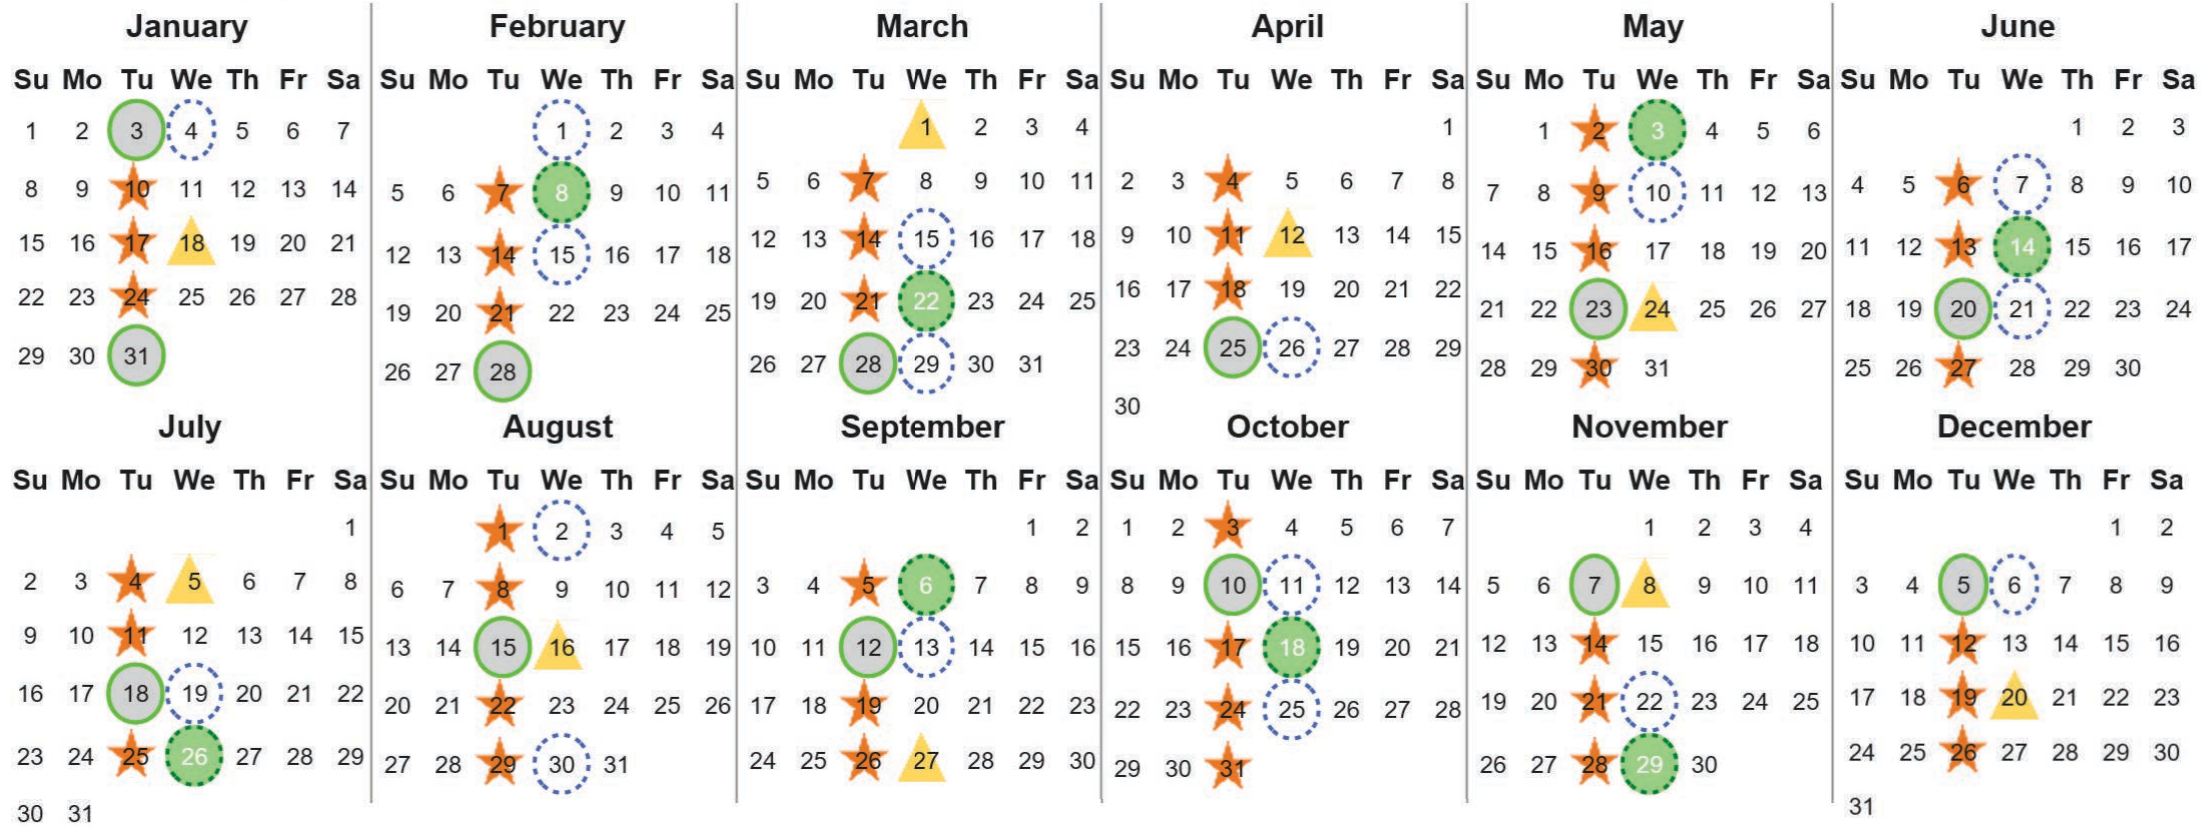

Your waste and recycling collection dates for 2023.

 Non-recyclable Bin Only for items that cannot be recycled	 Recycling Bin Paper, card & cardboard • Plastic bottles, pots, tubs & trays • Tins, cans & empty aerosols • Cartons	 Glass Bin Glass bottles & jars	 Food Caddy All cooked & uncooked food waste
---	---	--	---

Please place your bins out for collection by **6.00am** on your collection day.

  	  	 	 	 	 Festive Collections Check local press or website for details
---	---	---	--	---	--