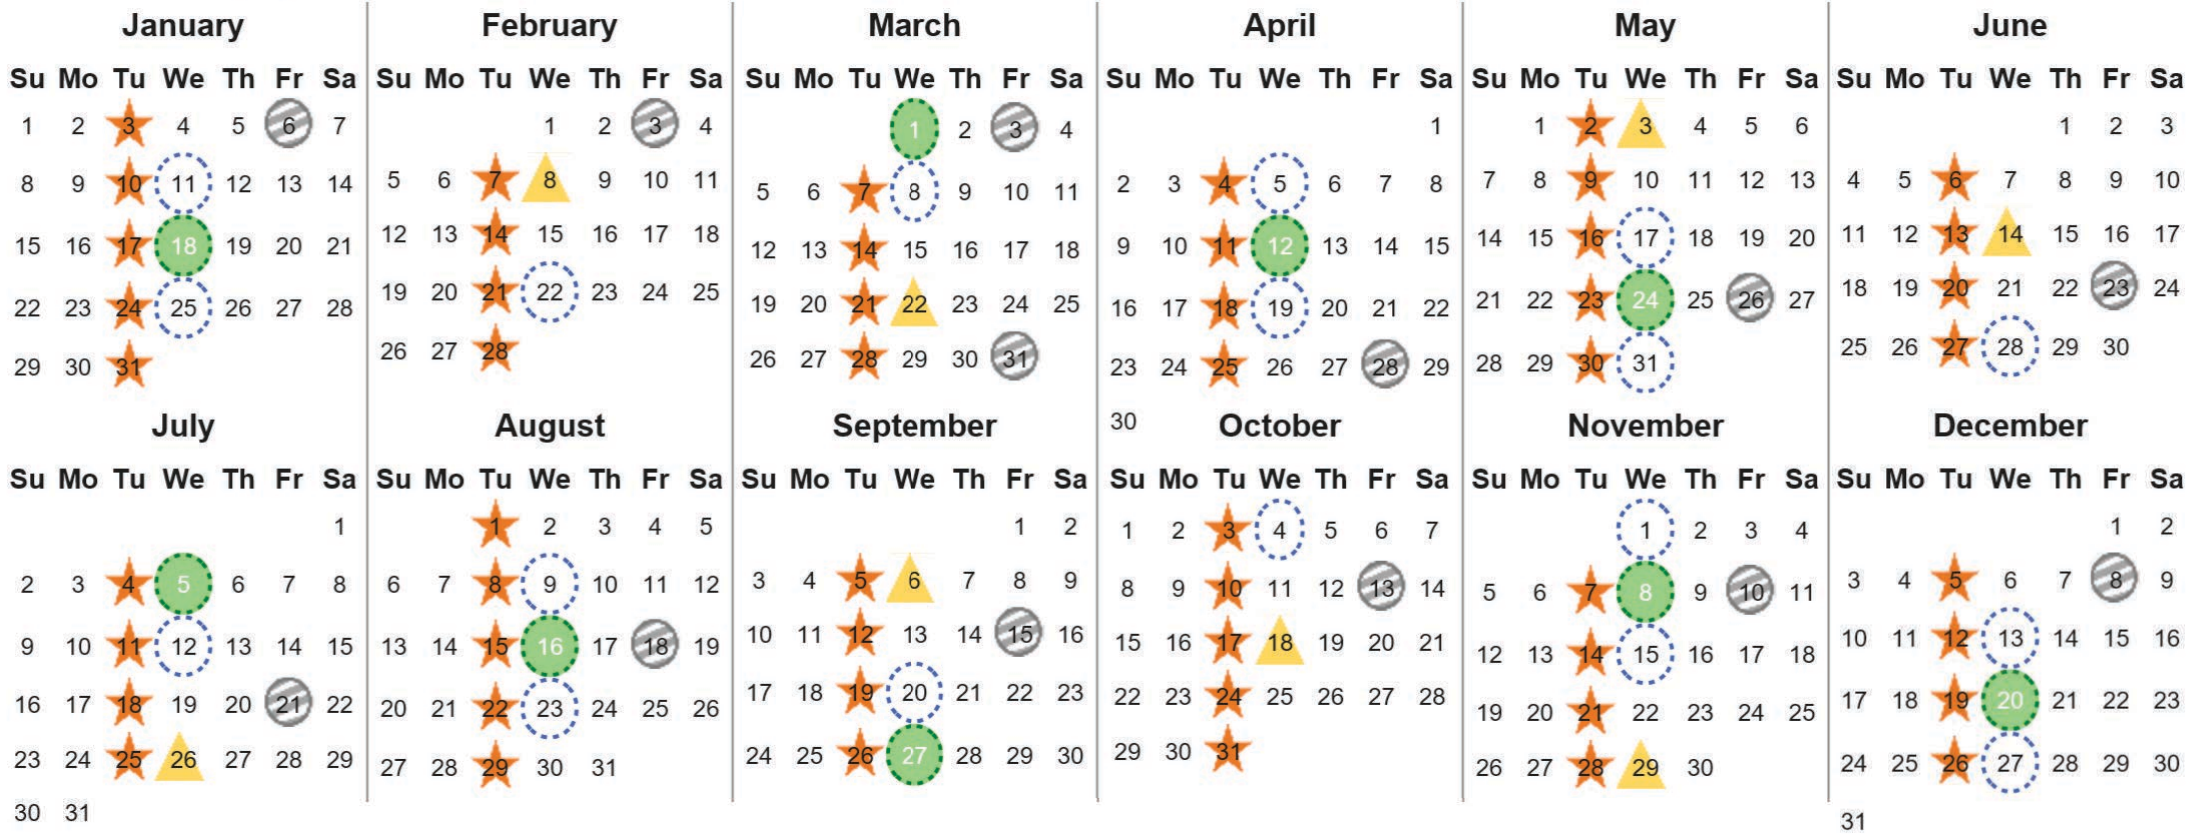

Your waste and recycling collection dates for 2023.

 Non-recyclable Bin Only for items that cannot be recycled	 Recycling Bin Paper, card & cardboard • Plastic bottles, pots, tubs & trays • Tins, cans & empty aerosols • Cartons	 Glass Bin Glass bottles & jars	 Food Caddy All cooked & uncooked food waste
---	---	--	---

Please place your bins out for collection by **6.00am** on your collection day.

  	   	 	 	 Festive Collections Check local press or website for details
---	---	--	---	--