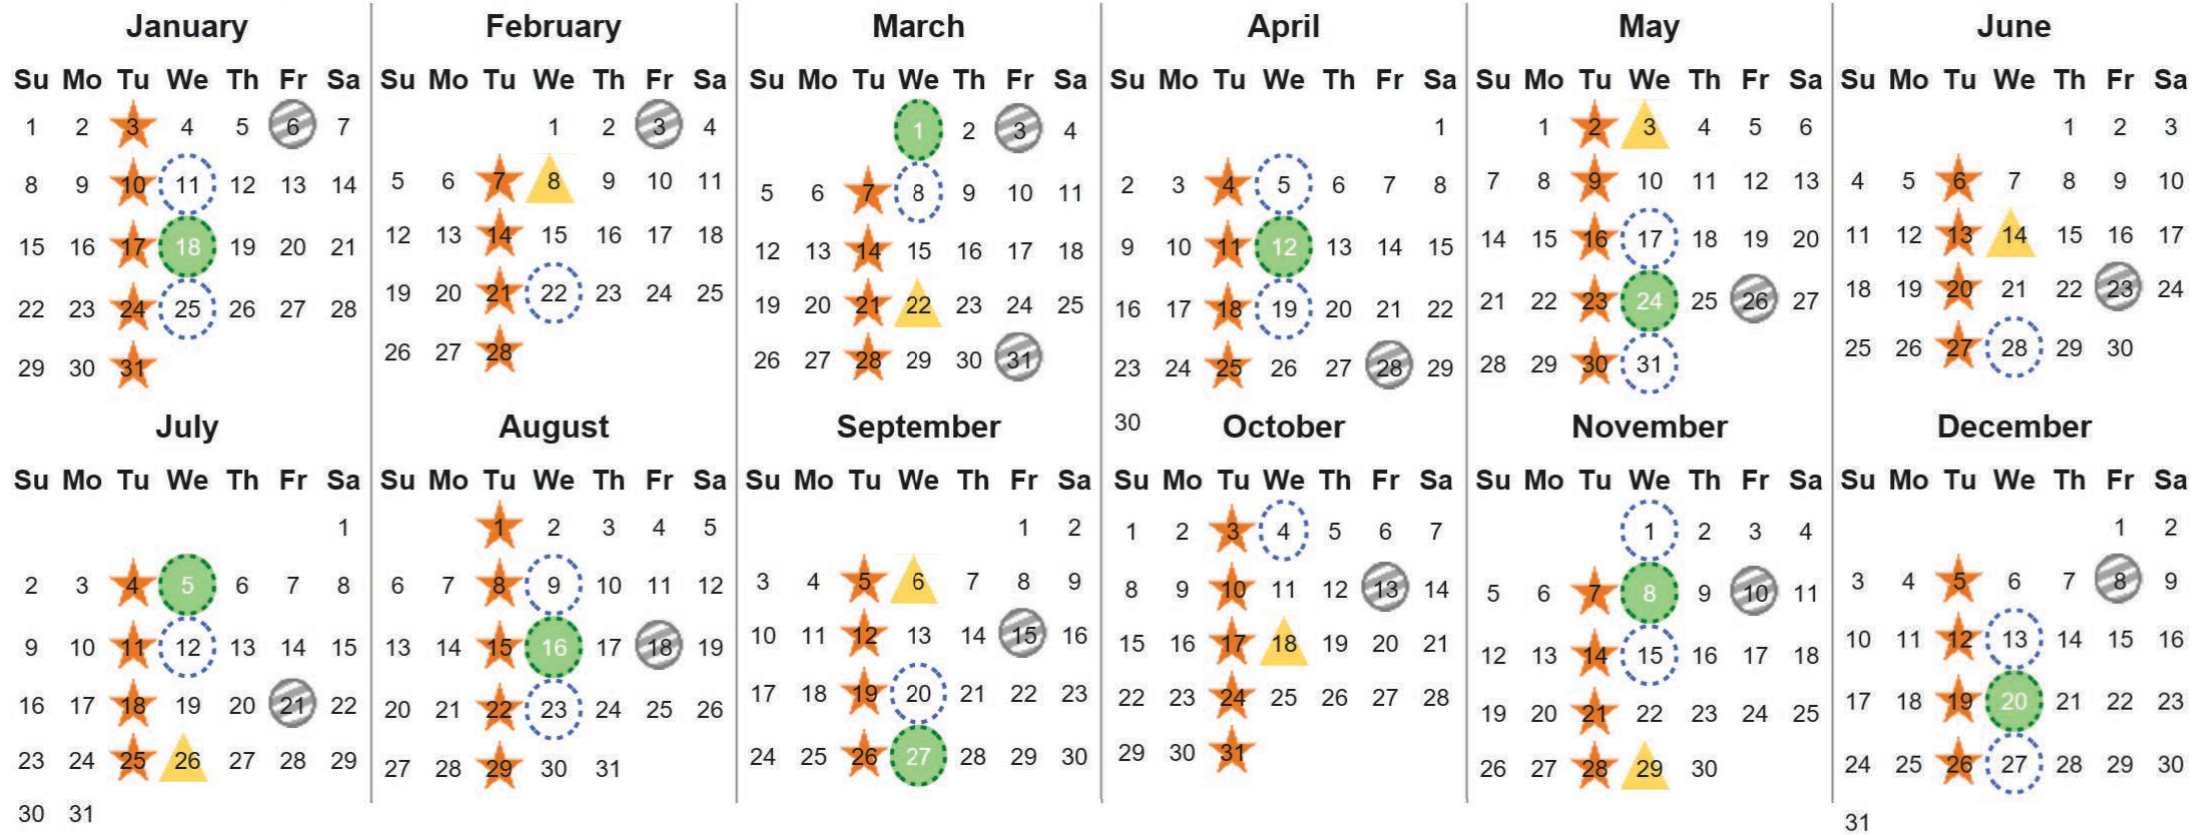

Your waste and recycling collection dates for 2023.

	Non-recyclable Bin Only for items that cannot be recycled		Recycling Bin Paper, card & cardboard • Plastic bottles, pots, tubs & trays • Tins, cans & empty aerosols • Cartons		Glass Bin Glass bottles & jars		Food Caddy All cooked & uncooked food waste
--	---------------------------------------------------------------------	--	-------------------------------------------------------------------------------------------------------------------------------	--	------------------------------------------	--	-------------------------------------------------------

Please place your bins out for collection by **6.00am** on your collection day.

										Festive Collections Check local press or website for details
--	--	--	--	--	--	--	--	--	--	------------------------------------------------------------------------

Calendar Reference: LOM35