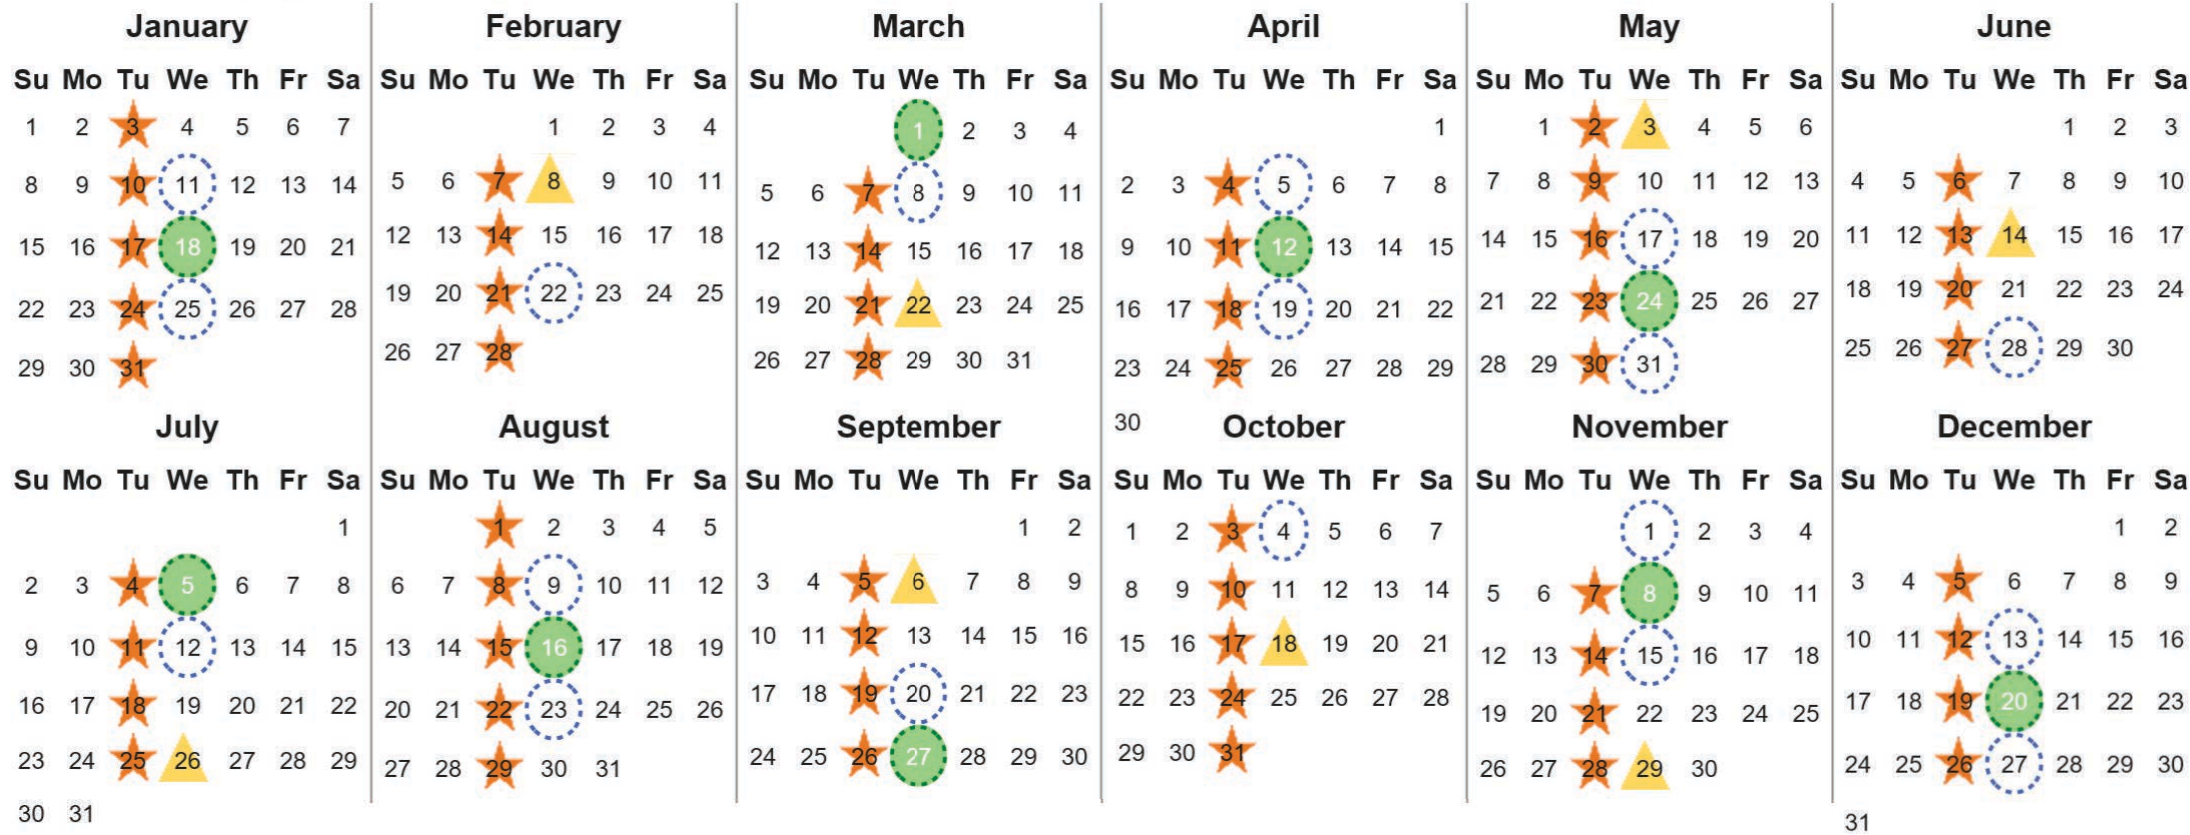

Your waste and recycling collection dates for **2023**.

Non-recyclable Bin
Only for items that cannot be recycled

Recycling Bin
Paper, card & cardboard • Plastic bottles, pots, tubs & trays • Tins, cans & empty aerosols • Cartons

Food Caddy
All cooked & uncooked food waste

Please place your bins out for collection by **6.00am** on your collection day.

Festive Collections
Check local press or website for details