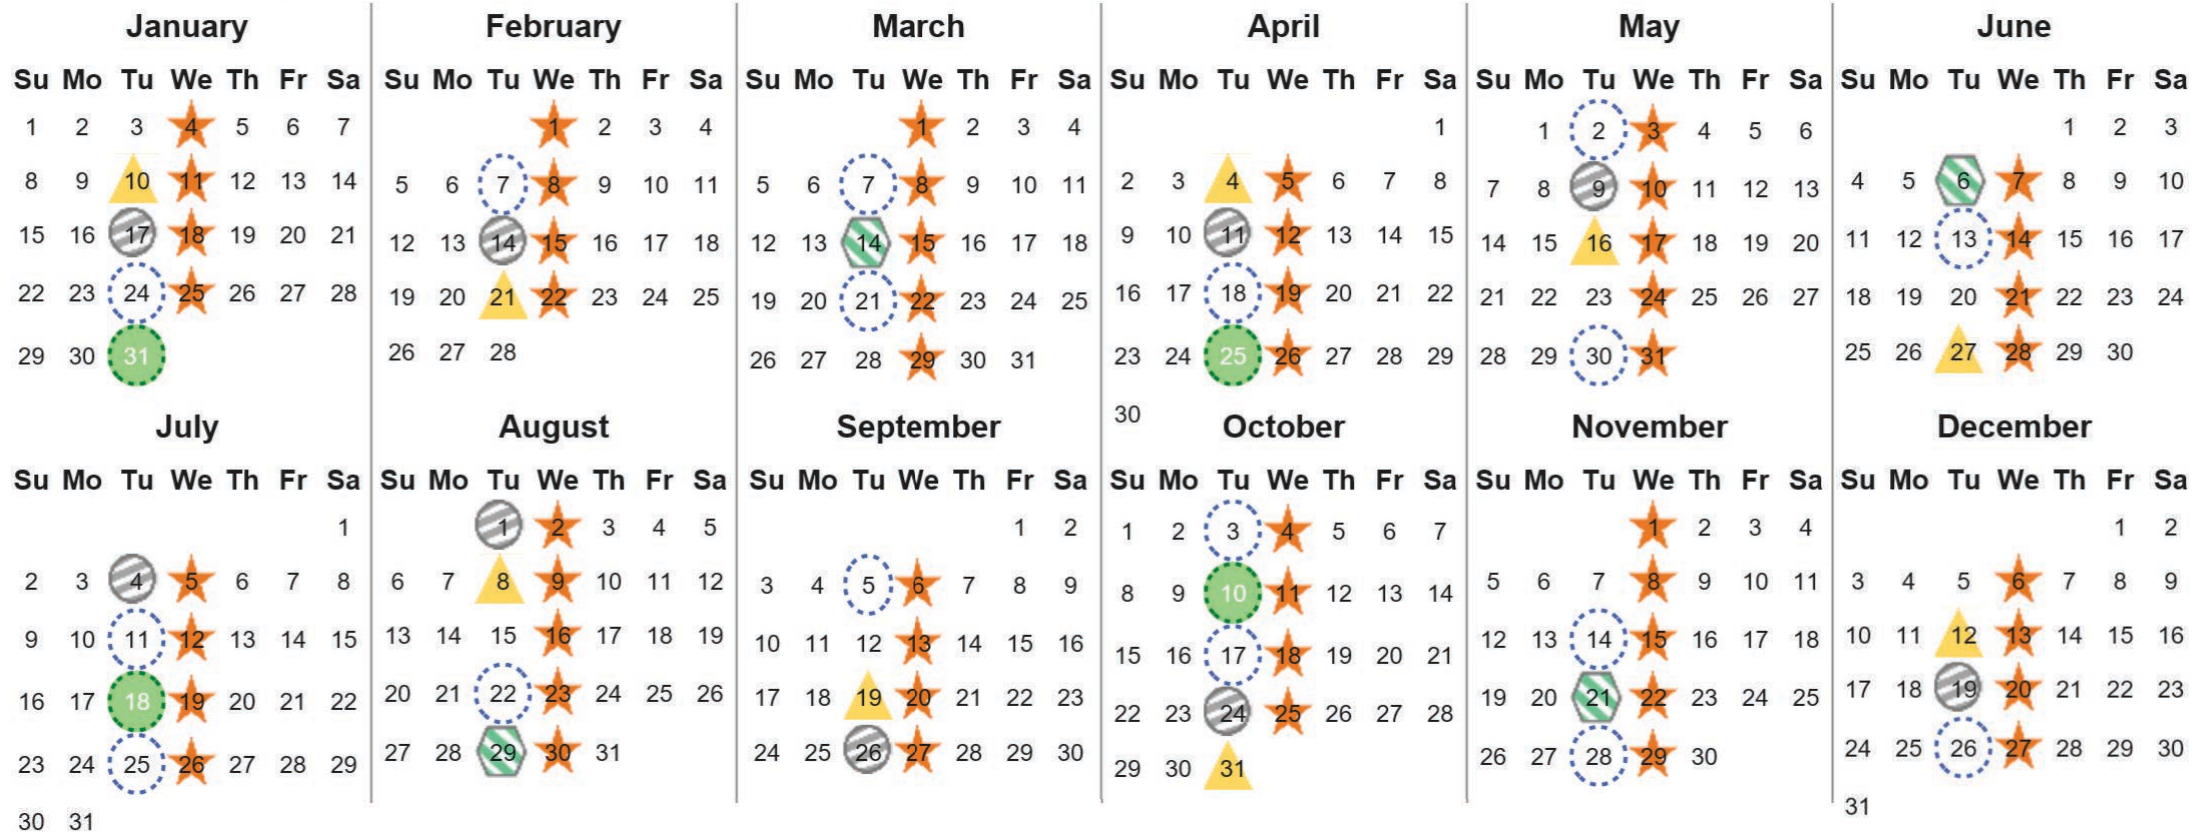

Your waste and recycling collection dates for 2023.

 Non-recyclable Bin Only for items that cannot be recycled	 Recycling Bin Paper, card & cardboard • Plastic bottles, pots, tubs & trays • Tins, cans & empty aerosols • Cartons	 Glass Bin Glass bottles & jars	 Food Caddy All cooked & uncooked food waste
---	---	--	---

Please place your bins out for collection by **6.00am** on your collection day.

											
---	---	---	---	---	---	---	--	---	---	---	---

Festive Collections
Check local press or website for details

Calendar Reference: LOM29