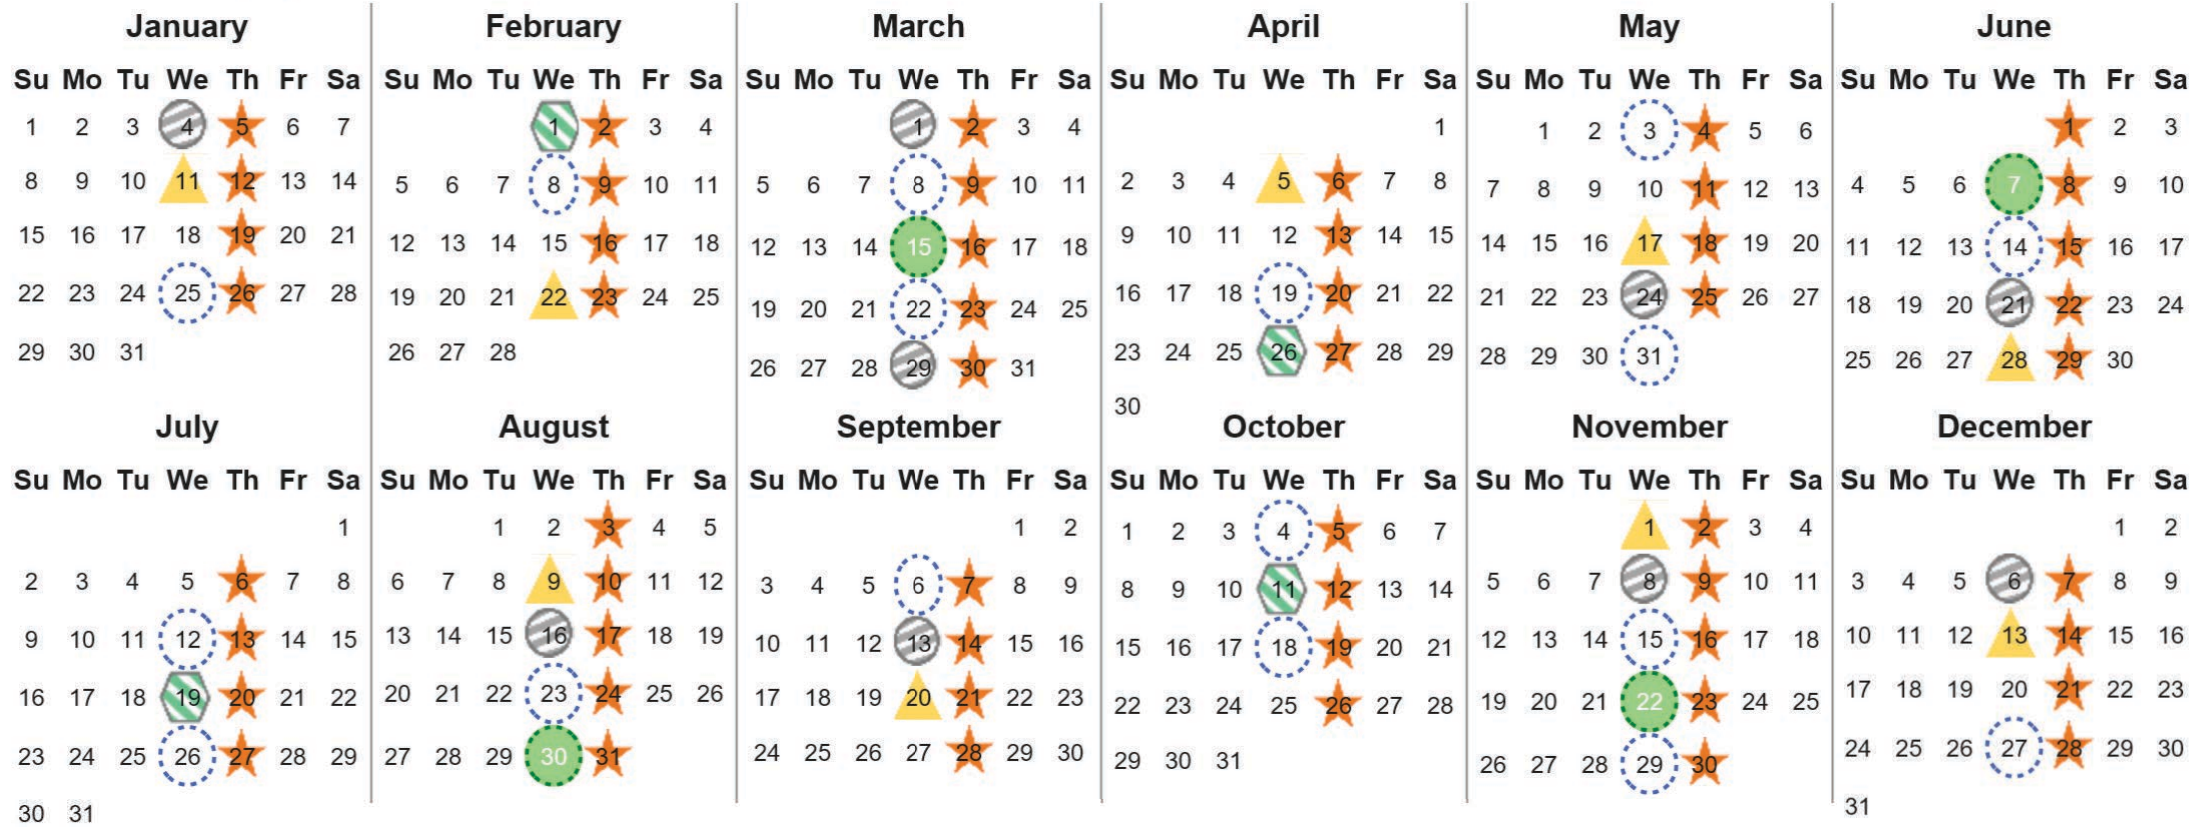

Your waste and recycling collection dates for 2023.

 Non-recyclable Bin Only for items that cannot be recycled	 Recycling Bin Paper, card & cardboard • Plastic bottles, pots, tubs & trays • Tins, cans & empty aerosols • Cartons	 Glass Bin Glass bottles & jars	 Food Caddy All cooked & uncooked food waste
---	---	--	---

Please place your bins out for collection by **6.00am** on your collection day.

												
---	---	---	---	---	---	---	---	--	---	---	---	---

Festive Collections
Check local press or website for details