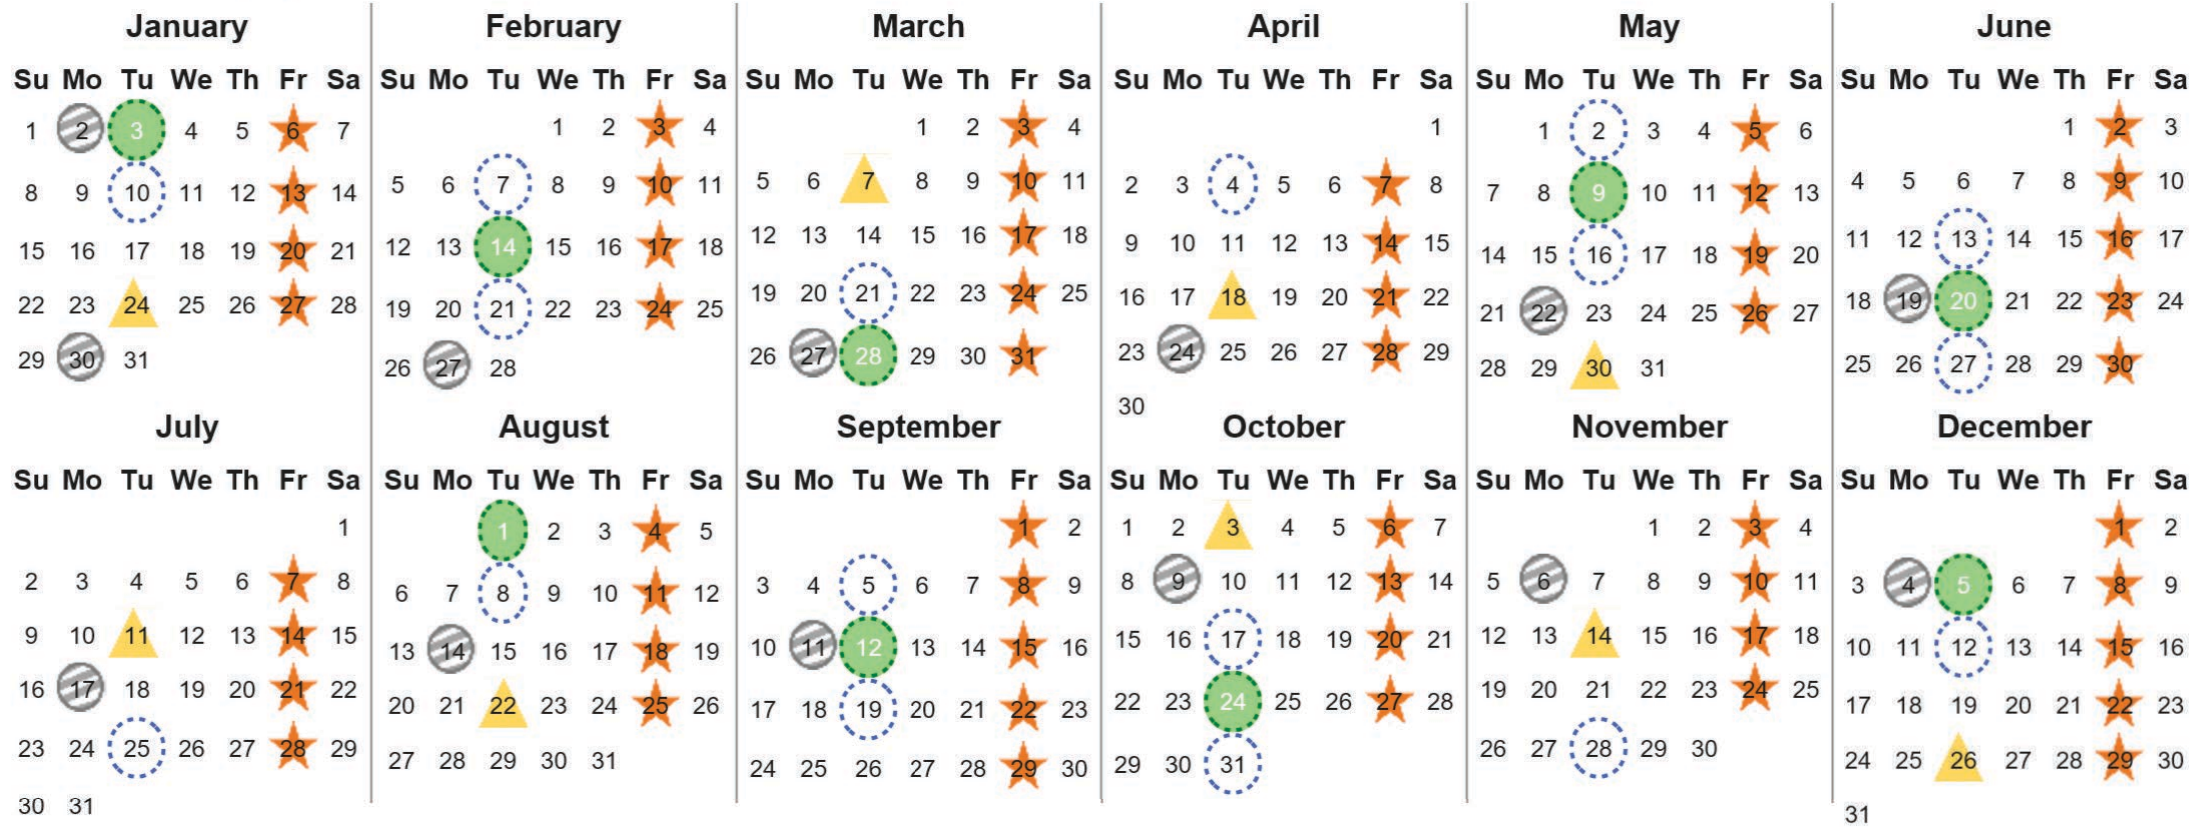

Your waste and recycling collection dates for 2023.

 Non-recyclable Bin Only for items that cannot be recycled	 Recycling Bin Paper, card & cardboard • Plastic bottles, pots, tubs & trays • Tins, cans & empty aerosols • Cartons	 Glass Bin Glass bottles & jars	 Food Caddy All cooked & uncooked food waste
---	---	--	---

Please place your bins out for collection by **6.00am** on your collection day.

 	 	 	 	 	 Festive Collections Check local press or website for details
---	---	---	---	--	--