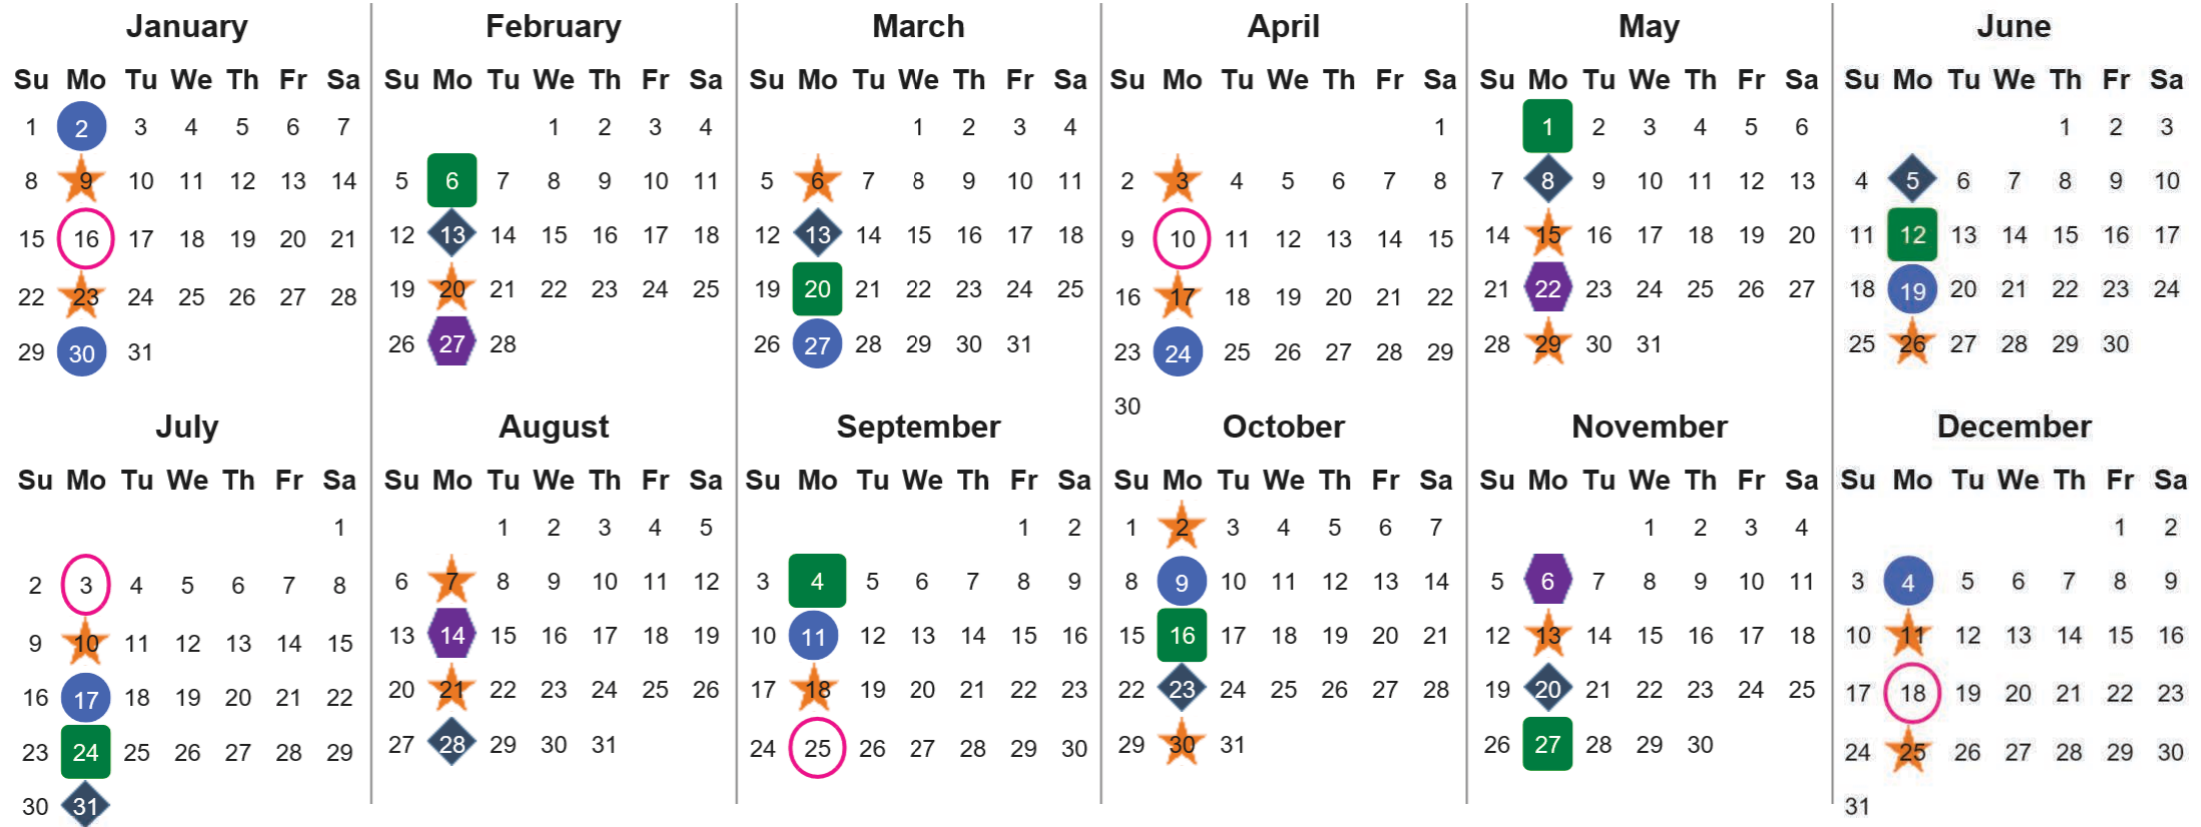

Your waste and recycling collection dates for 2023.

 Non-recyclable Bin Only for items that cannot be recycled	 Recycling Bin Paper, card & cardboard • Plastic bottles, pots, tubs & trays • Tins, cans & empty aerosols • Cartons	 Glass Bin Glass bottles & jars	 Food Caddy All cooked & uncooked food waste	Please place your bins out for collection by 6.00am on your collection day.
    	   	   	  	
 Festive Collections Check local press or website for details				