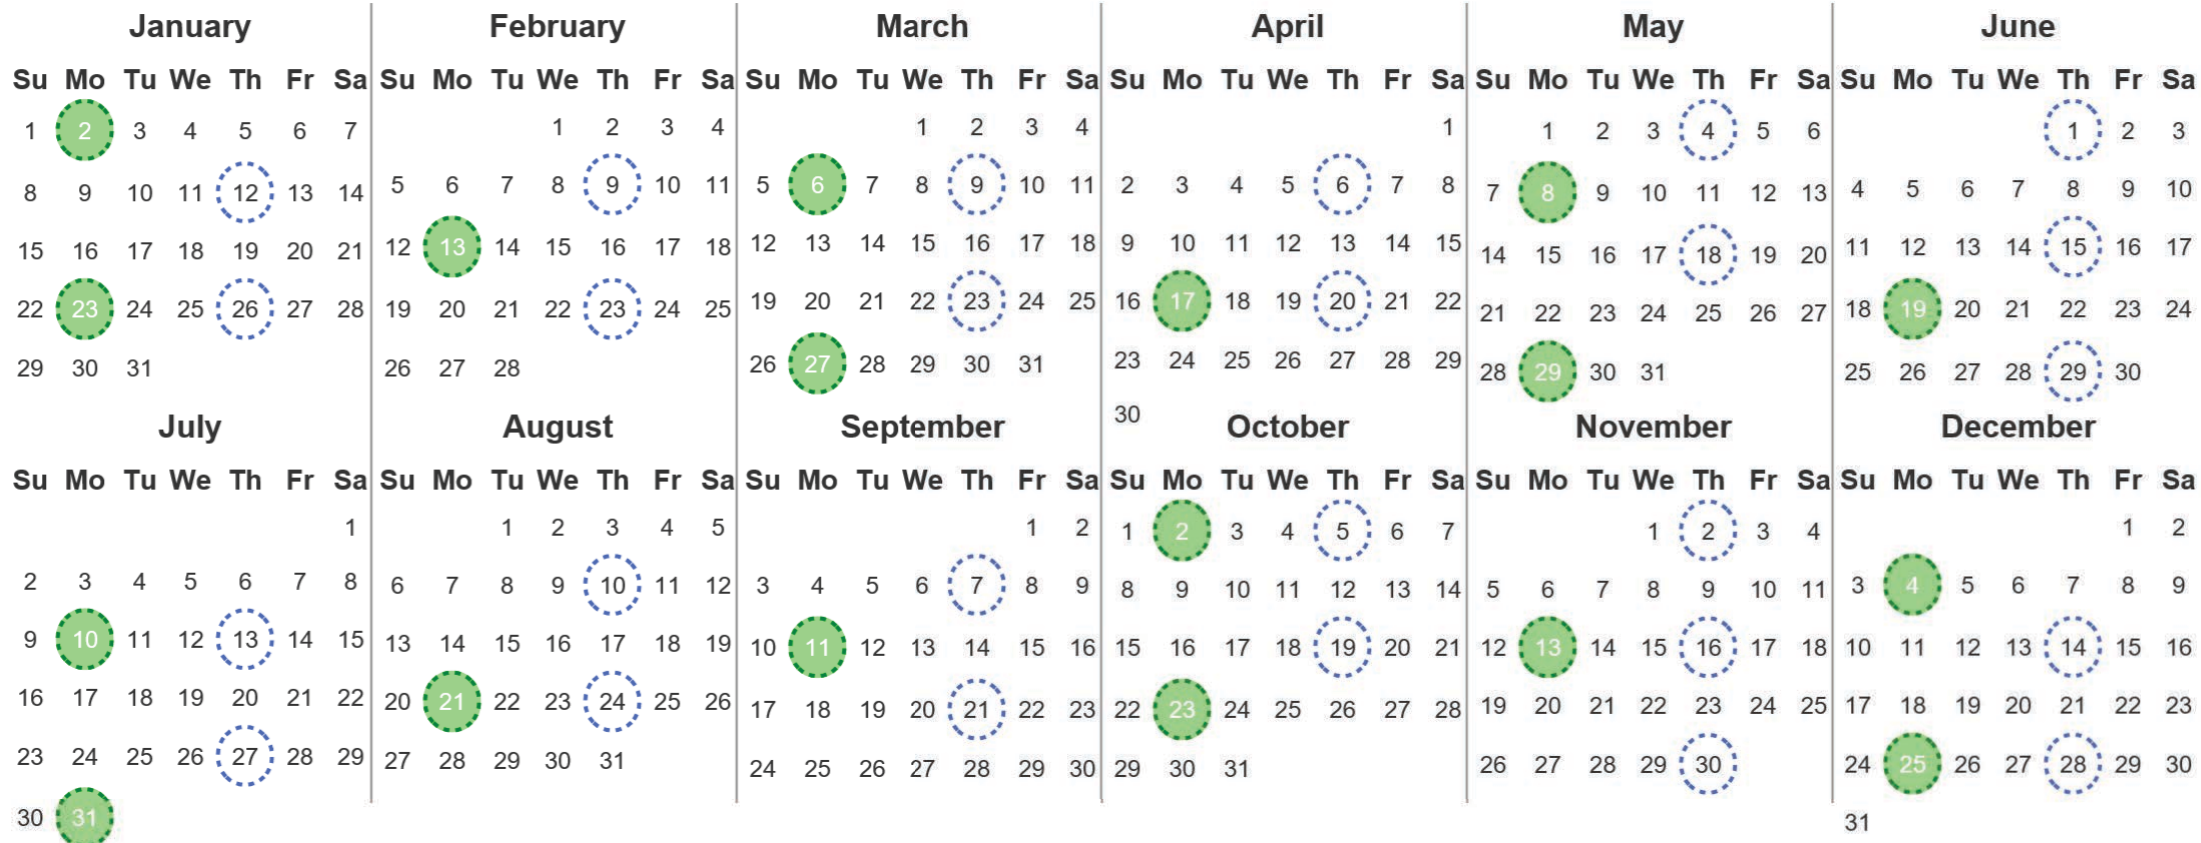

Your waste and recycling collection dates for **2023**.

| | | | |
|---|---|---|---|
|  | Non-recyclable Bin Only for items that cannot be recycled |  | Recycling Bin Paper, card & cardboard • Plastic bottles, pots, tubs & trays • Tins, cans & empty aerosols • Cartons |
|---|---|---|---|

Please place your bins out for collection **by 7.30am** on your collection day.

| | | | | |
|---|---|---|---|--|
|  |  |  |  | Festive Collections Check local press or website for details |
|---|---|---|---|--|