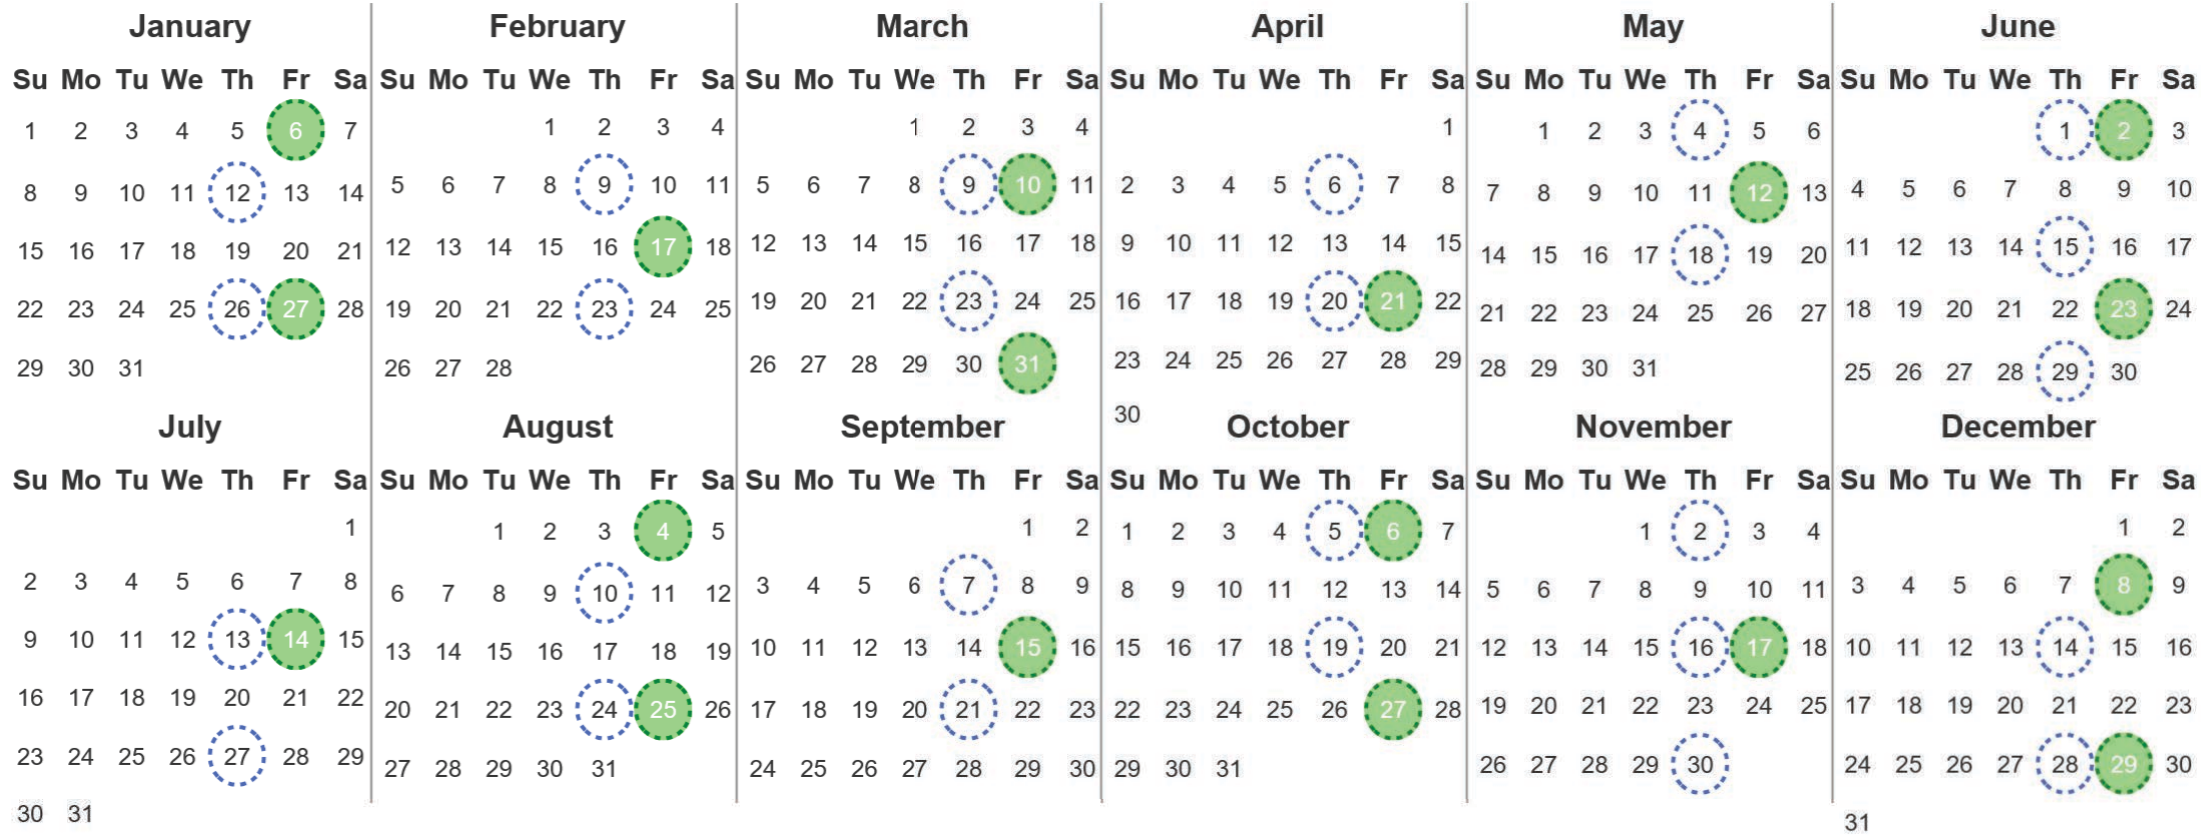

Your waste and recycling collection dates for **2023**.

	<b>Non-recyclable Bin</b> Only for items that cannot be recycled		<b>Recycling Bin</b> Paper, card & cardboard • Plastic bottles, pots, tubs & trays • Tins, cans & empty aerosols • Cartons
---	---	---	---

Please place your bins out for collection **by 7.30am** on your collection day.

				<b>Festive Collections</b> Check local press or website for details
---	---	---	---	--