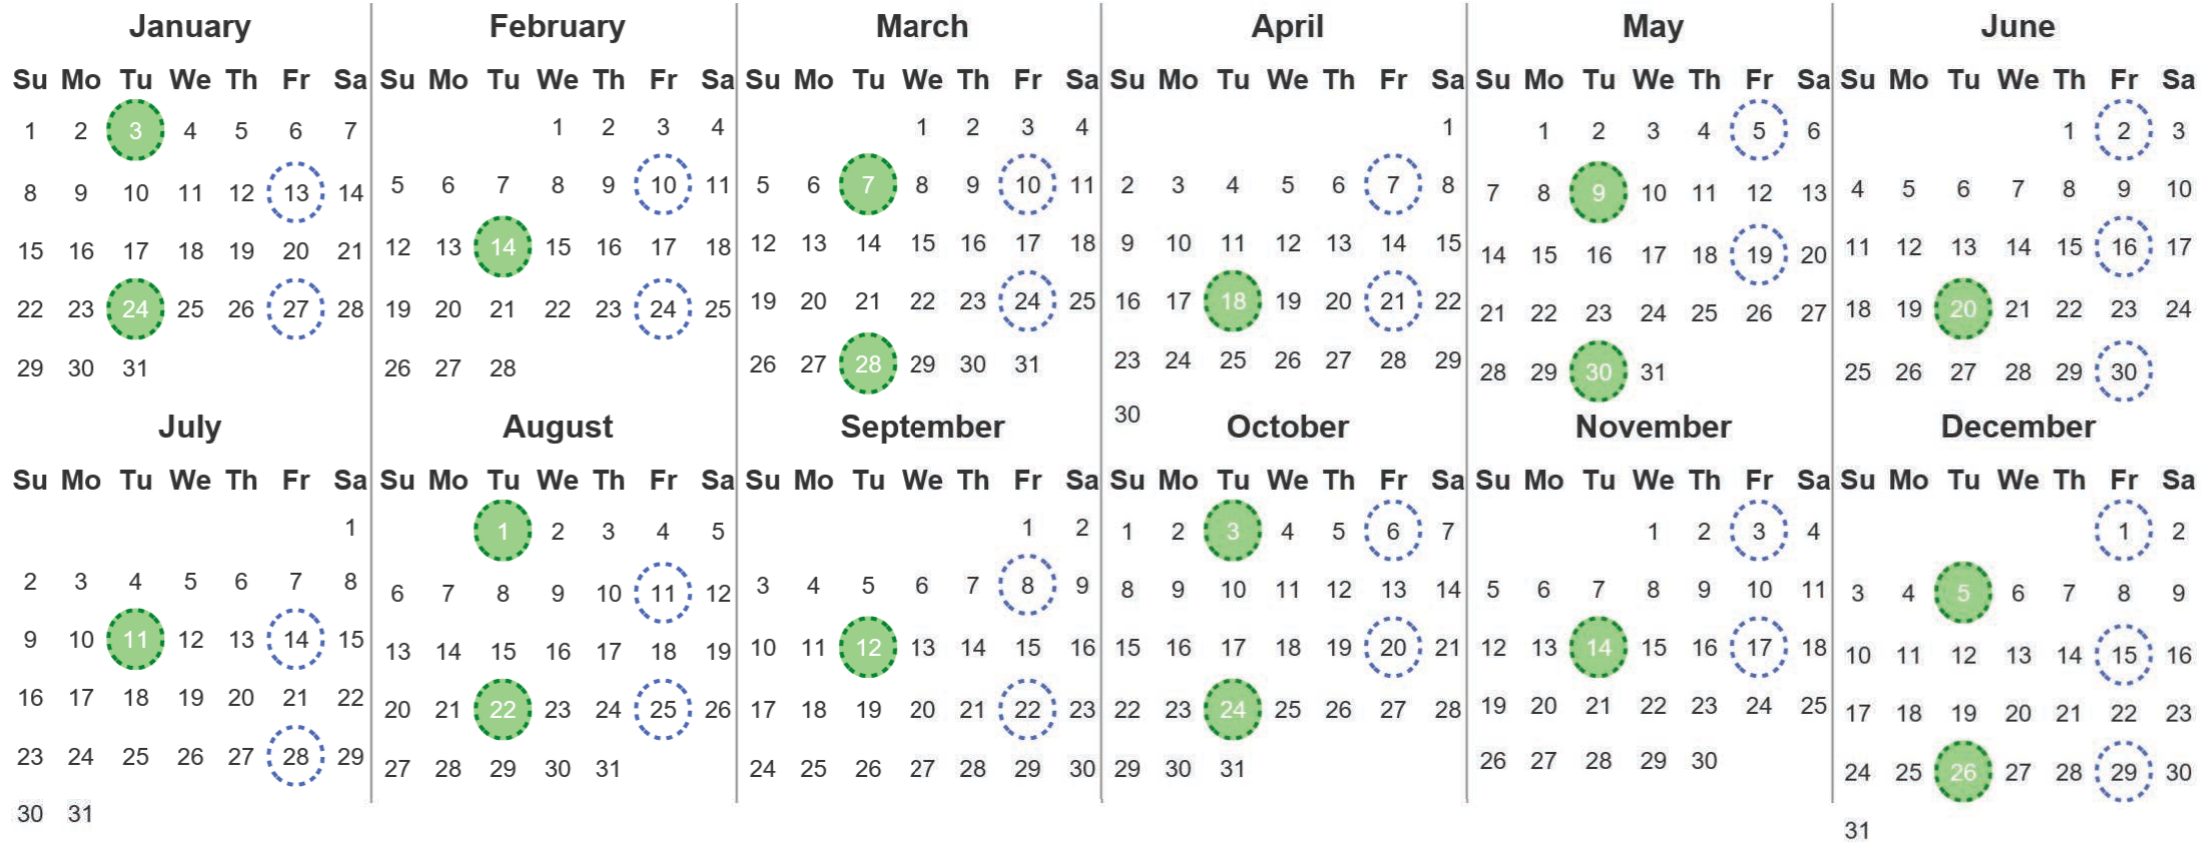

Your waste and recycling collection dates for **2023**.

**Non-recyclable Bin**  
Only for items that cannot be recycled

**Recycling Bin**  
Paper, card & cardboard • Plastic bottles, pots, tubs & trays • Tins, cans & empty aerosols • Cartons

Please place your bins out for collection **by 7.30am on your collection day.**

**Festive Collections**  
Check local press or website for details