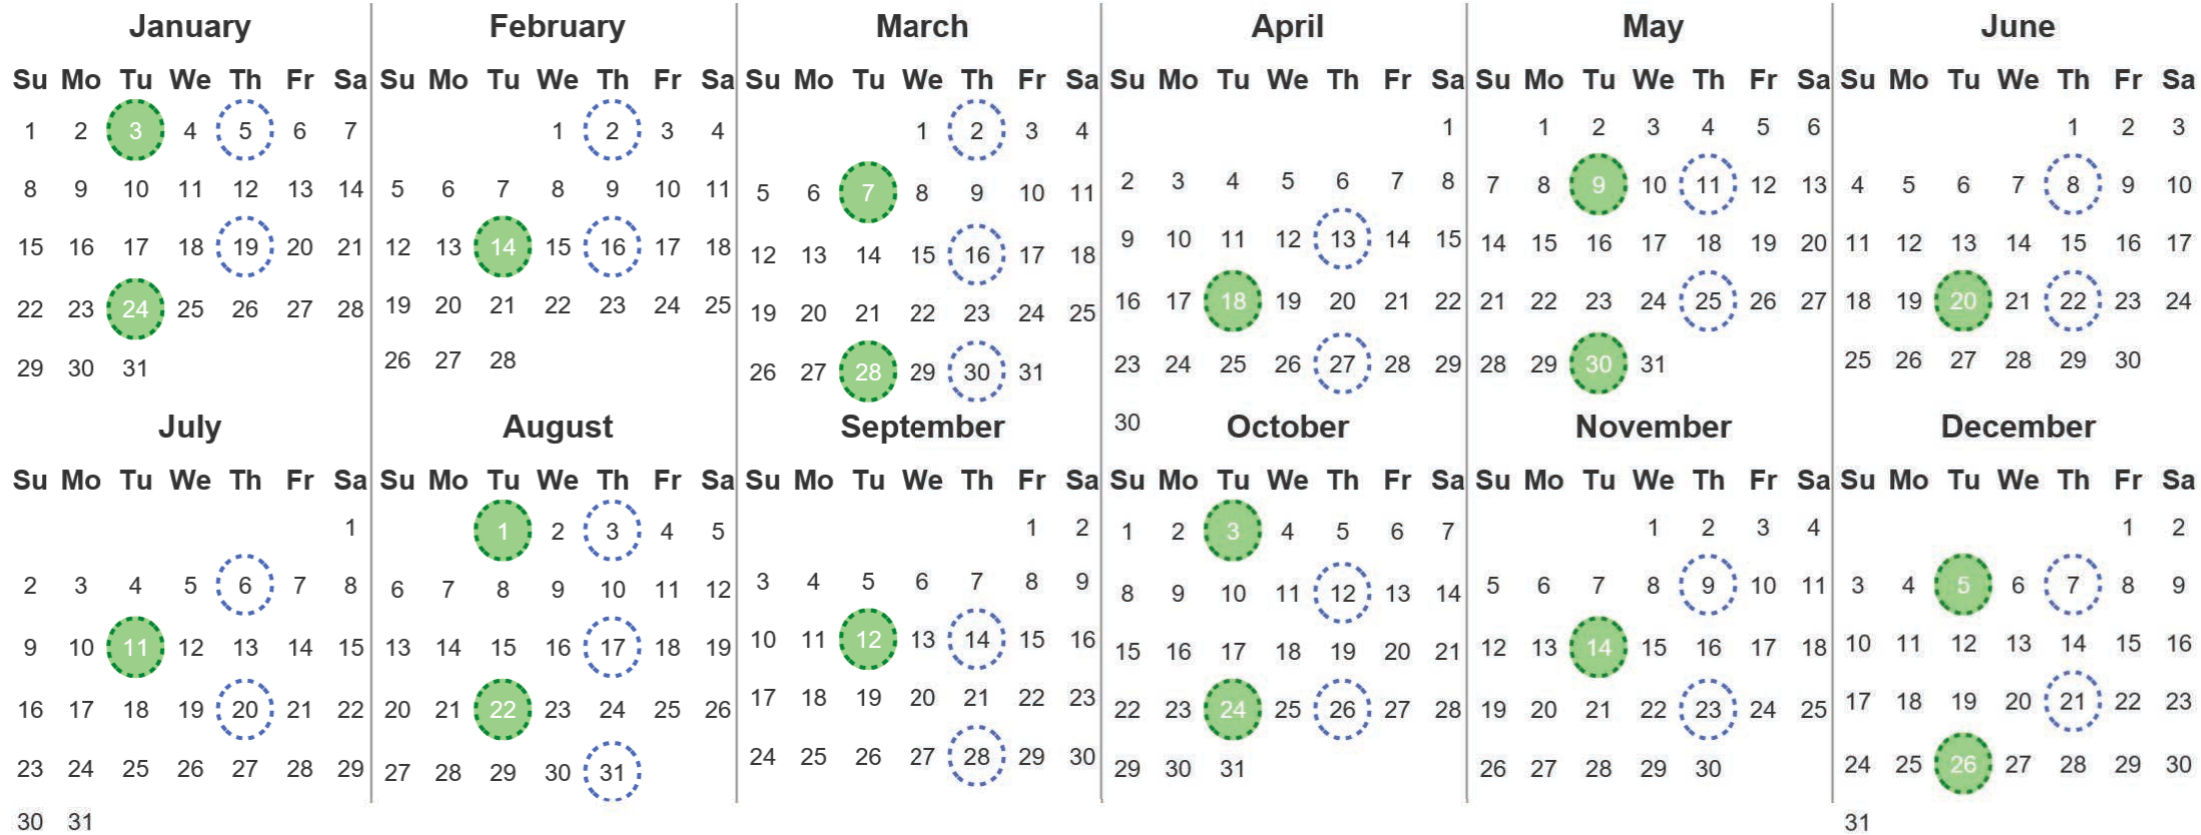

Your waste and recycling collection dates for **2023**.

Non-recyclable Bin
Only for items that cannot be recycled

Recycling Bin
Paper, card & cardboard • Plastic bottles, pots, tubs & trays • Tins, cans & empty aerosols • Cartons

Please place your bins out for collection **by 7.30am** on your collection day.

Festive Collections
Check local press or website for details