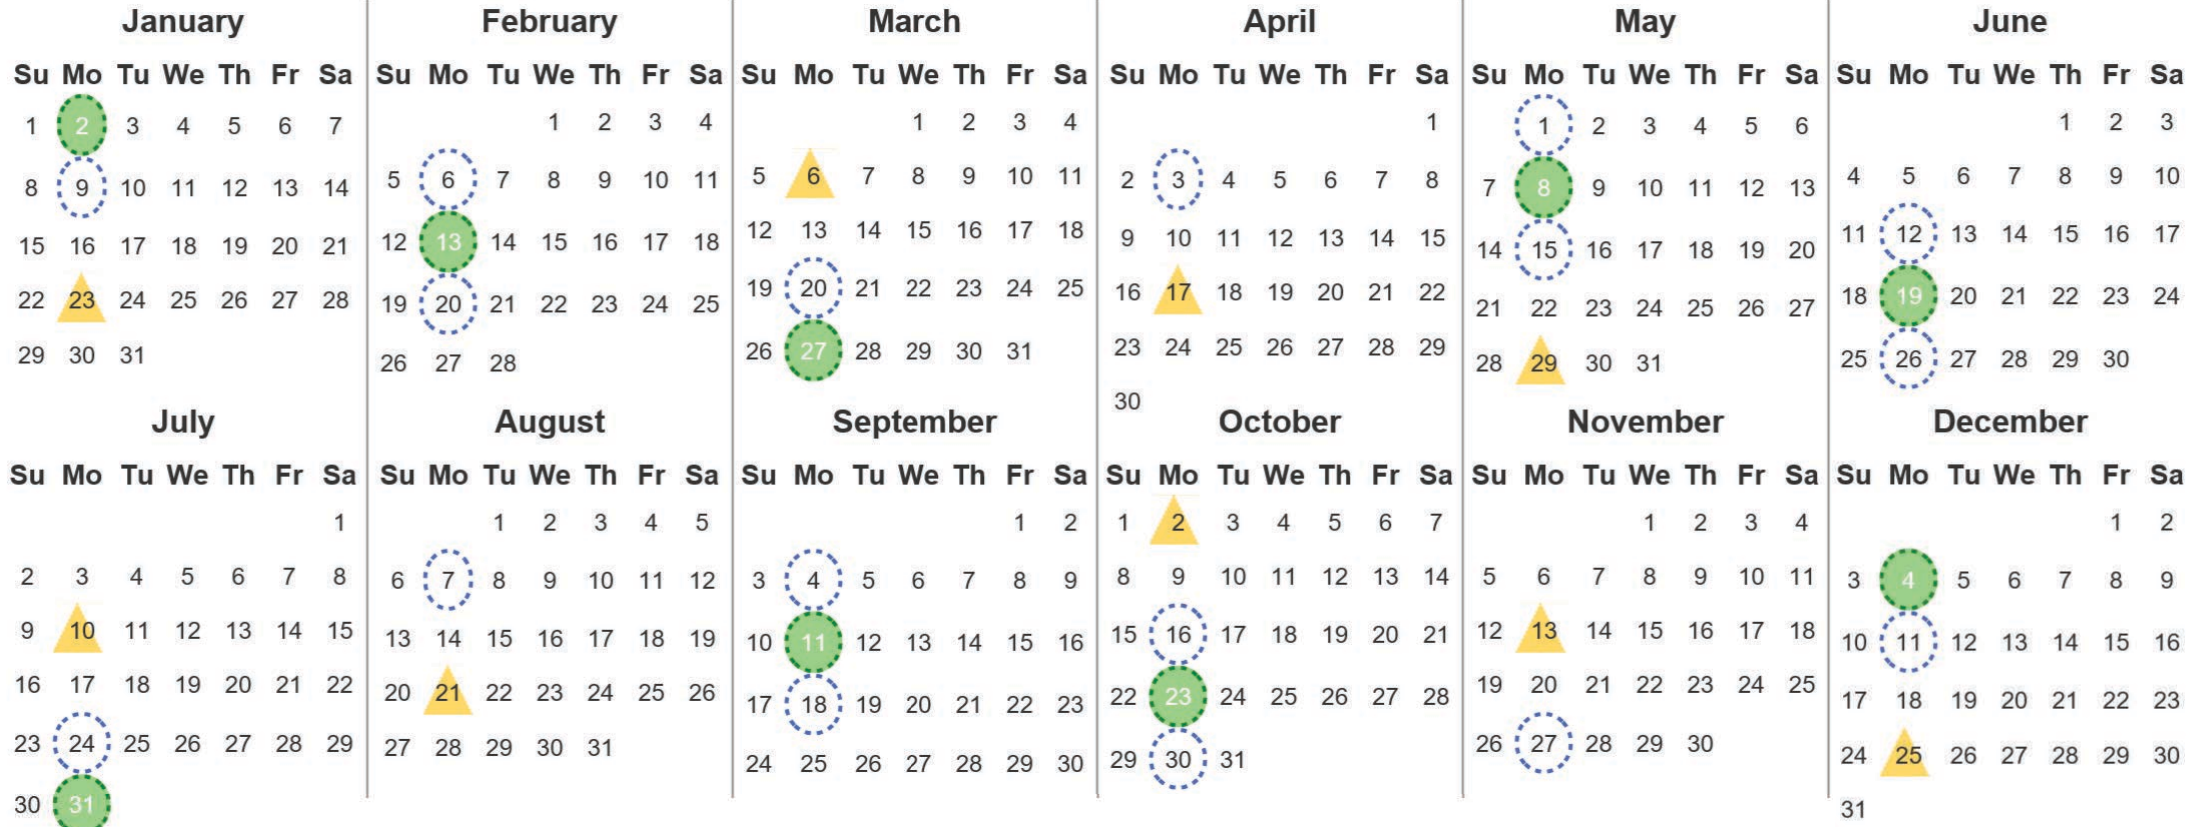

Your waste and recycling collection dates for **2023**.

	Non-recyclable Bin Only for items that cannot be recycled		Recycling Bin Paper, card & cardboard • Plastic bottles, pots, tubs & trays • Tins, cans & empty aerosols • Cartons
---	---	---	---

Please place your bins out for collection **by 7.30am** on your collection day.

						
---	---	---	---	---	---	---

 **Festive Collections**
Check local press or website for details